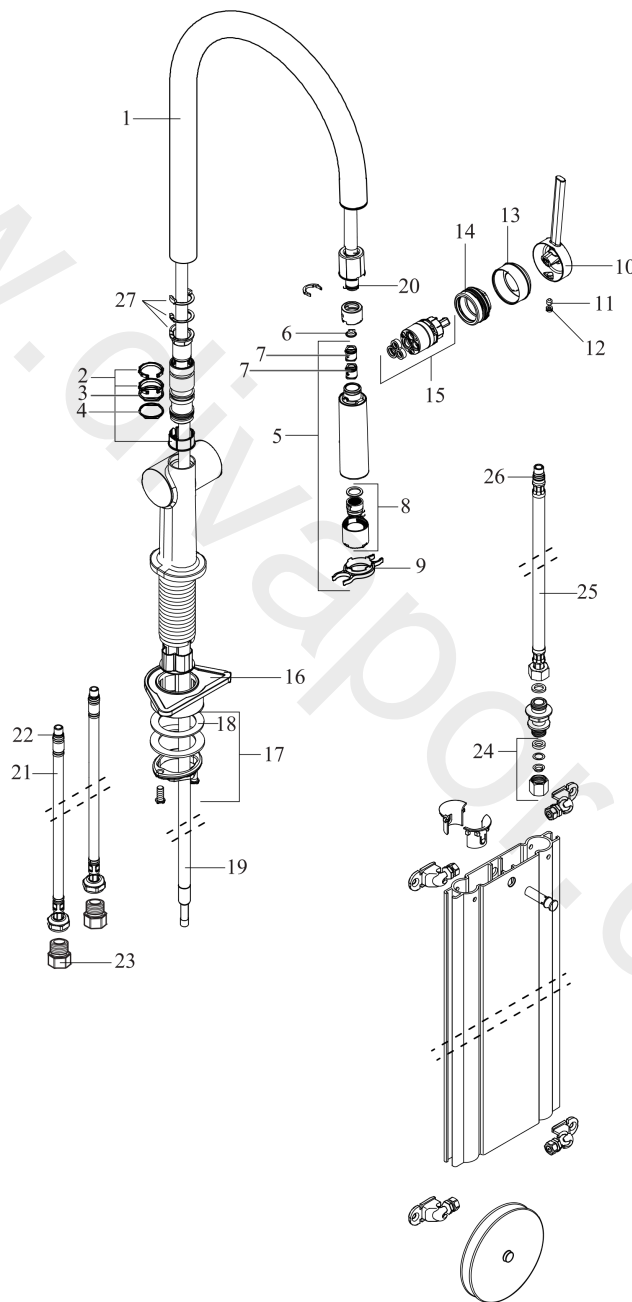

Technology

Product image

Talis N
Single lever kitchen mixer 210, pull-out spray, 2jet, sBox
 Finish: **Polished Nickel** Article Number: **72801831**

Exploded Drawing

Year of production: >06/20

Talis N**Single lever kitchen mixer 210, pull-out spray, 2jet, sBox**Finish: **Polished Nickel** Article Number: **72801831****Spare part list**

Year of production: >06/20

Pos.	Description	Article Number	Price	PU
1	spout cpl.	93739830	-	1
2	set of lever collars	98365000	£ 9,00	1
3	O-ring 19x2	98426000	£ 3,30	1
4	O-ring 20x1,5	98197000	£ 3,30	1
5	handspray	93741831	£ 142,00	1
6	filter	98516000	£ 6,10	1
7	non return valve DW 10	96456000	£ 9,00	1
8	spray former	93342001	£ 43,00	1
9	service tool	95910000	£ 9,00	1
10	handle	93736830	£ 64,00	1
11	flange	93737830	-	1
12	hollow set screw M5x5	98446000	£ 3,30	1
13	screw cover	93735610	£ 9,00	1
14	nut	93738000	£ 51,00	1
15	cartridge, assy	93740000	£ 96,00	1
16	support	97523000	£ 6,10	1
17	fixing set (Ø 34)	95049000	£ 16,10	1
18	lever collar	97548000	£ 3,30	1
19	hose	93754000	£ 110,00	1
20	O-ring 8x2	98112000	£ 3,30	1
21	connection hose 900 mm M8x0,75 G3/8	93746000	£ 43,00	1
22	O-ring 6,6x1,6	93019000	£ 3,30	1
23	adapter for connection hose	88802000	-	1
24	squeezing connection	96099000	£ 9,00	1
25	connection hose 450 mm M8x0,75 G3/8	97206000	£ 35,00	1
26	O-ring 7x1,5	98422000	£ 3,30	1
27	set of locating rings (60° / 110° / 150°)	94911000	£ 16,10	1
a	extension set	43333000	£ 30,00	1