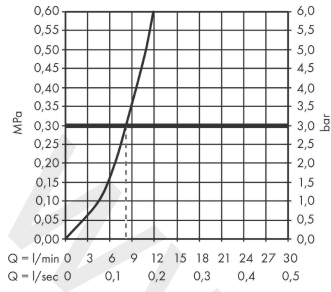

Product image

Scale drawing

Talis M54

Single lever kitchen mixer 210, pull-out spout, 1jet

Finish: **Chrome** Article Number: **72802000**

Flowchart

Talis M54
 Single lever kitchen mixer 210, pull-out spout, 1jet
 Finish: **Chrome** Article Number: **72802000**

Exploded Drawing

Year of production: >12/19

Talis M54

Single lever kitchen mixer 210, pull-out spout, 1jet

Finish: **Chrome** Article Number: **72802000**

Spare part list

Year of production: >12/19

Pos.	Description	Article Number	Price	PU
1	spout cpl.	93739000	£ 79,00	1
2	O-ring 8x2	98112000	£ 3,30	1
3	handspray	93747000	£ 64,00	1
4	filter	98516000	£ 6,10	1
5	non return valve DW 10	96456000	£ 9,00	1
6	aerator M24x1 (7 l/min)	95965000	£ 35,00	1
7	special tool	95158000	£ 6,10	1
8	set of locating rings (60° / 110° / 150°)	94911000	£ 16,10	1
9	set of lever collars	98365000	£ 9,00	1
10	O-ring 19x2	98426000	£ 3,30	1
11	O-ring 20x1,5	98197000	£ 3,30	1
12	handle	93736000	£ 43,00	1
13	hollow set screw M5x5	98446000	£ 3,30	1
14	screw cover	93735610	£ 9,00	1
15	flange	93737000	£ 43,00	1
16	nut	93738000	£ 51,00	1
17	O-ring 25x1,5	98146000	£ 3,30	1
18	O-ring 30x1,5	98433000	£ 3,30	1
19	O-ring 29x2	98391000	£ 3,30	1
20	cartridge, assy	93740000	£ 96,00	1
21	O-ring 36x3	98052000	£ 3,30	1
22	support	97523000	£ 6,10	1
23	fixing set (Ø 34)	95049000	£ 16,10	1
24	lever collar	97548000	£ 3,30	1
25	weight	92500000	£ 43,00	1
26	hose	93745000	£ 79,00	1
27	hose	93744000	£ 51,00	1
28	O-ring 7x1,5	98422000	£ 3,30	1
29	connection hose 900 mm M8x0,75 G3/8	93746000	£ 43,00	1
30	O-ring 6,6x1,6	93019000	£ 3,30	1