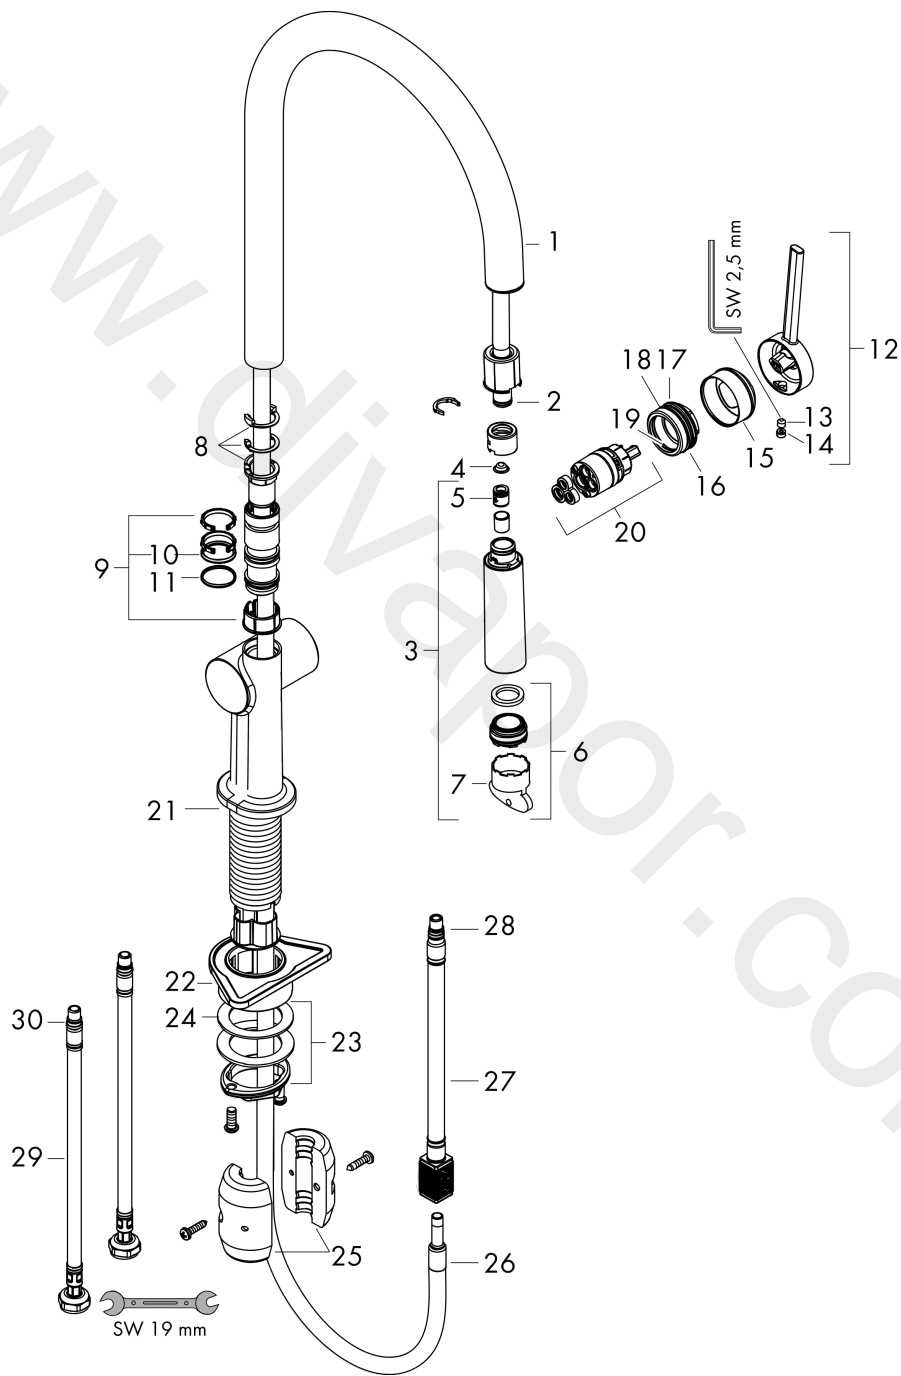

Product image

Scale drawing

Talis M54

Single lever kitchen mixer 210, pull-out spout, 1jet

Finish: **Chrome** Article Number: **72802000**

Flowchart

Talis M54
 Single lever kitchen mixer 210, pull-out spout, 1jet
 Finish: **Chrome** Article Number: **72802000**

Exploded Drawing

Year of production: >12/19

Talis M54

Single lever kitchen mixer 210, pull-out spout, 1jet

Finish: **Chrome** Article Number: **72802000**

Spare part list

Year of production: >12/19

Pos.	Description	Article Number	Price	PU
1	spout cpl.	93739000	£ 79,00	1
2	O-ring 8x2	98112000	£ 3,30	1
3	handspray	93747000	£ 64,00	1
4	filter	98516000	£ 6,10	1
5	non return valve DW 10	96456000	£ 9,00	1
6	aerator M24x1 (7 l/min)	95965000	£ 35,00	1
7	special tool	95158000	£ 6,10	1
8	set of locating rings (60° / 110° / 150°)	94911000	£ 16,10	1
9	set of lever collars	98365000	£ 9,00	1
10	O-ring 19x2	98426000	£ 3,30	1
11	O-ring 20x1,5	98197000	£ 3,30	1
12	handle	93736000	£ 43,00	1
13	hollow set screw M5x5	98446000	£ 3,30	1
14	screw cover	93735610	£ 9,00	1
15	flange	93737000	£ 43,00	1
16	nut	93738000	£ 51,00	1
17	O-ring 25x1,5	98146000	£ 3,30	1
18	O-ring 30x1,5	98433000	£ 3,30	1
19	O-ring 29x2	98391000	£ 3,30	1
20	cartridge, assy	93740000	£ 96,00	1
21	O-ring 36x3	98052000	£ 3,30	1
22	support	97523000	£ 6,10	1
23	fixing set (Ø 34)	95049000	£ 16,10	1
24	lever collar	97548000	£ 3,30	1
25	weight	92500000	£ 43,00	1
26	hose	93745000	£ 79,00	1
27	hose	93744000	£ 51,00	1
28	O-ring 7x1,5	98422000	£ 3,30	1
29	connection hose 900 mm M8x0,75 G3/8	93746000	£ 43,00	1
30	O-ring 6,6x1,6	93019000	£ 3,30	1