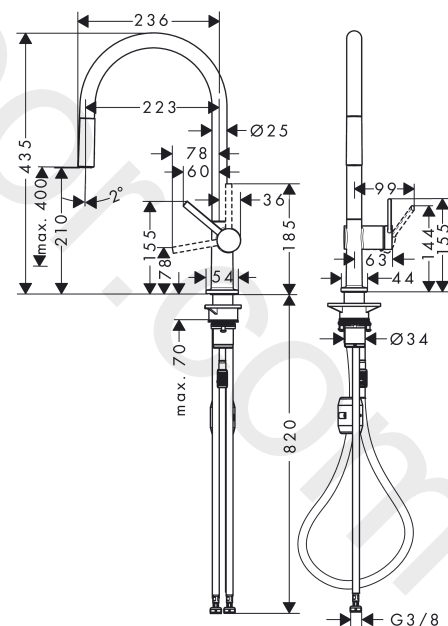

Product image

Scale drawing

Talis M54

Single lever kitchen mixer 210, pull-out spout, 1jet

Finish: **Chrome** Article Number: **72802000**

Flowchart

Talis M54
 Single lever kitchen mixer 210, pull-out spout, 1jet
 Finish: **Chrome** Article Number: **72802000**

Exploded Drawing

Year of production: >12/19

Talis M54

Single lever kitchen mixer 210, pull-out spout, 1jet

Finish: **Chrome** Article Number: **72802000**

Spare part list

Year of production: >12/19

Pos.	Description	Article Number	Price	PU
1	spout cpl.	93739000	£ 79,00	1
2	O-ring 8x2	98112000	£ 3,30	1
3	handspray	93747000	£ 64,00	1
4	filter	98516000	£ 6,10	1
5	non return valve DW 10	96456000	£ 9,00	1
6	aerator M24x1 (7 l/min)	95965000	£ 35,00	1
7	special tool	95158000	£ 6,10	1
8	set of locating rings (60° / 110° / 150°)	94911000	£ 16,10	1
9	set of lever collars	98365000	£ 9,00	1
10	O-ring 19x2	98426000	£ 3,30	1
11	O-ring 20x1,5	98197000	£ 3,30	1
12	handle	93736000	£ 43,00	1
13	hollow set screw M5x5	98446000	£ 3,30	1
14	screw cover	93735610	£ 9,00	1
15	flange	93737000	£ 43,00	1
16	nut	93738000	£ 51,00	1
17	O-ring 25x1,5	98146000	£ 3,30	1
18	O-ring 30x1,5	98433000	£ 3,30	1
19	O-ring 29x2	98391000	£ 3,30	1
20	cartridge, assy	93740000	£ 96,00	1
21	O-ring 36x3	98052000	£ 3,30	1
22	support	97523000	£ 6,10	1
23	fixing set (Ø 34)	95049000	£ 16,10	1
24	lever collar	97548000	£ 3,30	1
25	weight	92500000	£ 43,00	1
26	hose	93745000	£ 79,00	1
27	hose	93744000	£ 51,00	1
28	O-ring 7x1,5	98422000	£ 3,30	1
29	connection hose 900 mm M8x0,75 G3/8	93746000	£ 43,00	1
30	O-ring 6,6x1,6	93019000	£ 3,30	1