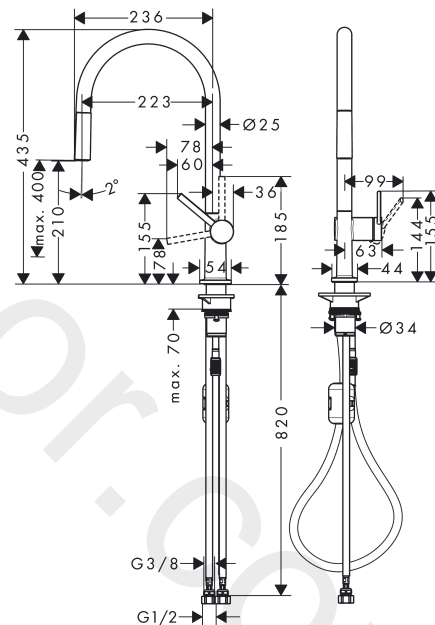

Technology

Design awards

reddot winner 2020

Product image

Scale drawing

Flowchart

Talis M54
Single lever kitchen mixer 210, pull-out spout, 1jet
 Finish: **Chrome** Article Number: **72802007**

Exploded Drawing

Year of production: >04/20

Talis M54

Single lever kitchen mixer 210, pull-out spout, 1jet

Finish: **Chrome** Article Number: **72802007**

Spare part list

Year of production: >04/20

Pos.	Description	Article Number	Price	PU
1	spout cpl.	93739000	£ 79,00	1
2	O-ring 8x2	98112000	£ 3,30	1
3	-	93747007	£ 64,00	1
4	filter	98516000	£ 6,10	1
5	non return valve DW 10	96456000	£ 9,00	1
6	aerator M24x1 (7 l/min)	95965000	£ 35,00	1
7	special tool	95158000	£ 6,10	1
8	set of locating rings (60° / 110° / 150°)	94911000	£ 16,10	1
9	set of lever collars	98365000	£ 9,00	1
10	O-ring 19x2	98426000	£ 3,30	1
11	O-ring 20x1,5	98197000	£ 3,30	1
12	handle	93736000	£ 43,00	1
13	hollow set screw M5x5	98446000	£ 3,30	1
14	screw cover	93735610	£ 9,00	1
15	flange	93737000	£ 43,00	1
16	nut	93738000	£ 51,00	1
17	O-ring 25x1,5	98146000	£ 3,30	1
18	O-ring 30x1,5	98433000	£ 3,30	1
19	O-ring 29x2	98391000	£ 3,30	1
20	cartridge, assy	93740000	£ 96,00	1
21	O-ring 36x3	98052000	£ 3,30	1
22	support	97523000	£ 6,10	1
23	fixing set (Ø 34)	95049000	£ 16,10	1
24	lever collar	97548000	£ 3,30	1
25	weight	92500000	£ 43,00	1
26	hose	93745000	£ 79,00	1
27	hose	93744000	£ 51,00	1
28	O-ring 7x1,5	98422000	£ 3,30	1
29	connection hose 900 mm M8x0,75 G3/8	93746000	£ 43,00	1
30	O-ring 6,6x1,6	93019000	£ 3,30	1
31	set of adapters	93395000	£ 25,00	1