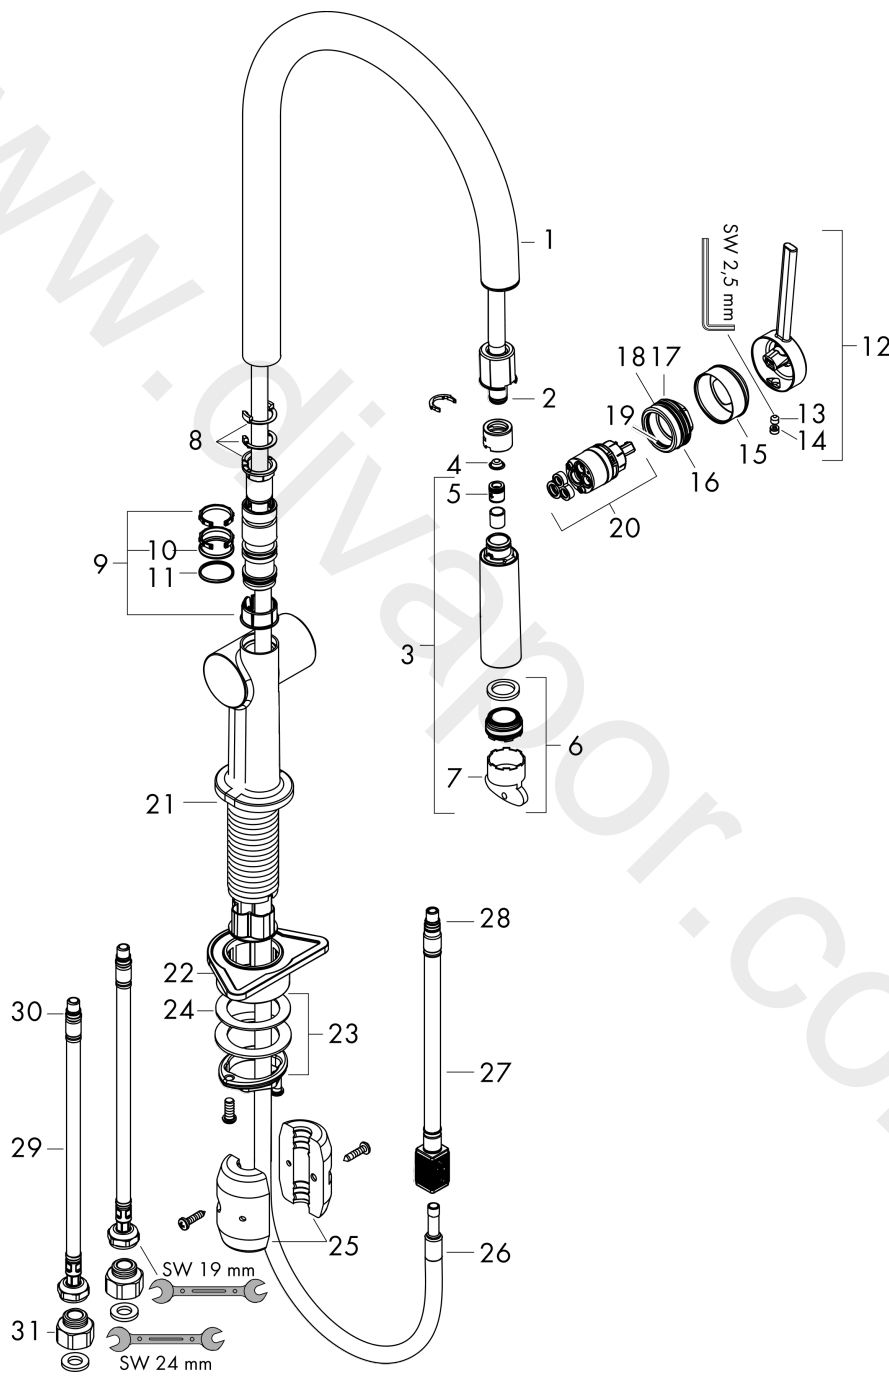

Talis M54

Single lever kitchen mixer 210, pull-out spout, 1jet

Finish: **Chrome** Article Number: **72802007**

Description

product features

- ComfortZone 210
- swivel range adjustable in 4 steps 60°, 110°, 150° or 360°
- laminar spray
- quick connect hose
- connection dimension: DN15
- maximum flow rate at 3 bar: 6,3 l/min
- ceramic cartridge
- connection type: G ½ connections
- temperature limitation adjustable
- integrated non-return valve
- suitable for continuous flow water heaters
- extension length up to 50 cm

Year of production: >04/20

Talis M54

Single lever kitchen mixer 210, pull-out spout, 1jet

Finish: **Chrome** Article Number: **72802007**

Spare part list

Year of production: >04/20

Pos.	Description	Article Number	Price	PU
1	spout cpl.	93739000	£ 79,00	1
2	O-ring 8x2	98112000	£ 3,30	1
3	-	93747007	£ 64,00	1
4	filter	98516000	£ 6,10	1
5	non return valve DW 10	96456000	£ 9,00	1
6	aerator M24x1 (7 l/min)	95965000	£ 35,00	1
7	special tool	95158000	£ 6,10	1
8	set of locating rings (60° / 110° / 150°)	94911000	£ 16,10	1
9	set of lever collars	98365000	£ 9,00	1
10	O-ring 19x2	98426000	£ 3,30	1
11	O-ring 20x1,5	98197000	£ 3,30	1
12	handle	93736000	£ 43,00	1
13	hollow set screw M5x5	98446000	£ 3,30	1
14	screw cover	93735610	£ 9,00	1
15	flange	93737000	£ 43,00	1
16	nut	93738000	£ 51,00	1
17	O-ring 25x1,5	98146000	£ 3,30	1
18	O-ring 30x1,5	98433000	£ 3,30	1
19	O-ring 29x2	98391000	£ 3,30	1
20	cartridge, assy	93740000	£ 96,00	1
21	O-ring 36x3	98052000	£ 3,30	1
22	support	97523000	£ 6,10	1
23	fixing set (Ø 34)	95049000	£ 16,10	1
24	lever collar	97548000	£ 3,30	1
25	weight	92500000	£ 43,00	1
26	hose	93745000	£ 79,00	1
27	hose	93744000	£ 51,00	1
28	O-ring 7x1,5	98422000	£ 3,30	1
29	connection hose 900 mm M8x0,75 G3/8	93746000	£ 43,00	1
30	O-ring 6,6x1,6	93019000	£ 3,30	1
31	set of adapters	93395000	£ 25,00	1