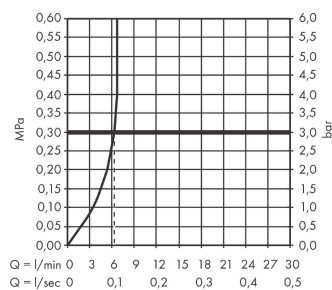

Talis M54

Single lever kitchen mixer 210, pull-out spout, 1jet

Finish: **Chrome** Article Number: **72802007**

Description

product features

- ComfortZone 210
- swivel range adjustable in 4 steps 60°, 110°, 150° or 360°
- laminar spray
- quick connect hose
- connection dimension: DN15
- maximum flow rate at 3 bar: 6,3 l/min
- ceramic cartridge
- connection type: G ½ connections
- temperature limitation adjustable
- integrated non-return valve
- suitable for continuous flow water heaters
- extension length up to 50 cm

Technology

Design awards

reddot winner 2020

Product image

Scale drawing

Flowchart

Talis M54
Single lever kitchen mixer 210, pull-out spout, 1jet
 Finish: **Chrome** Article Number: **72802007**

Exploded Drawing