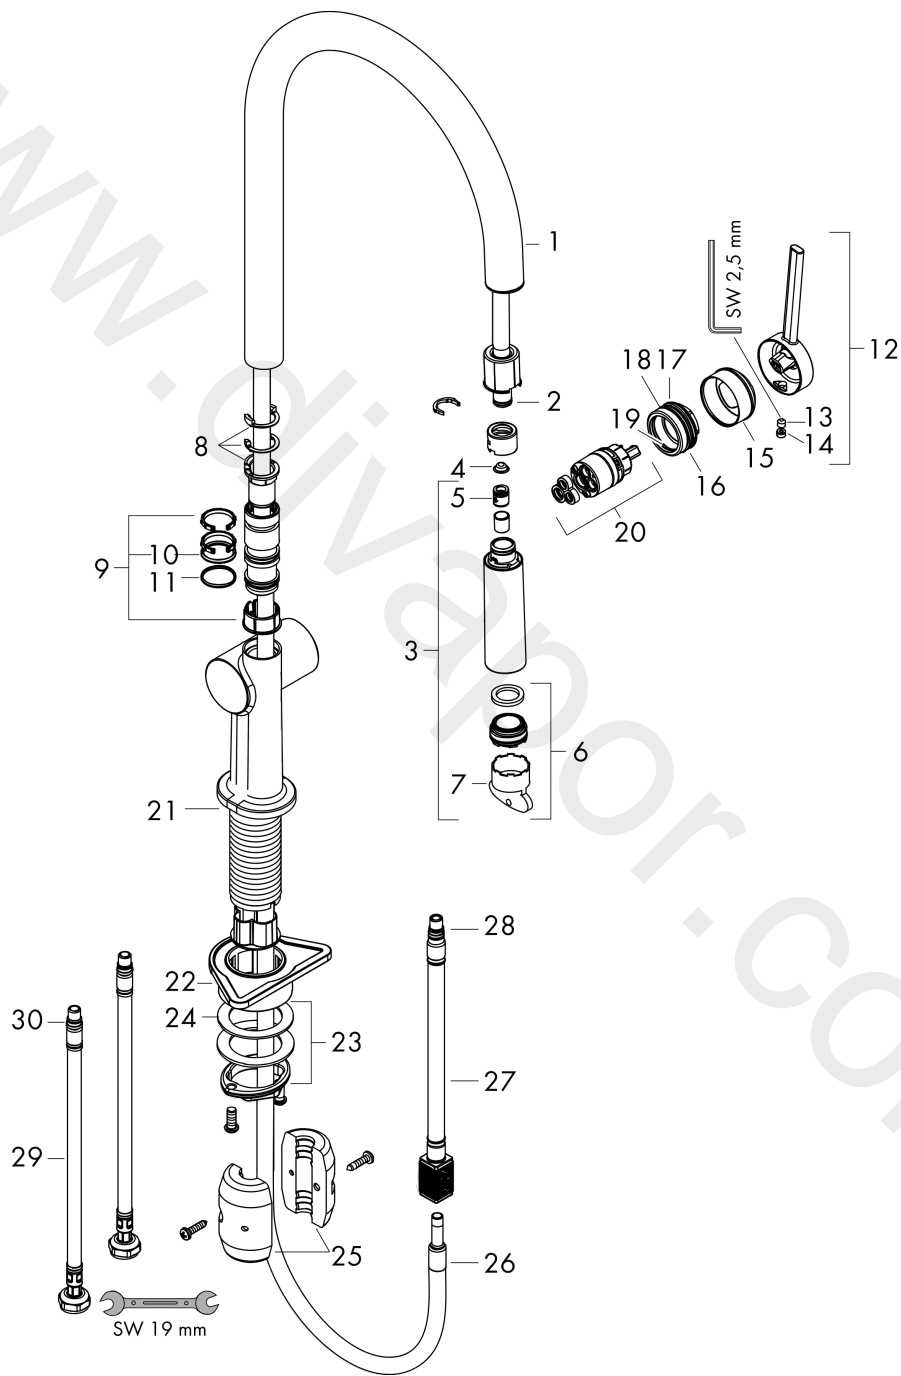

## Scale drawing

**Talis M54**

**Single lever kitchen mixer 210, pull-out spout, 1jet**

Finish: **Matt Black** Article Number: **72802670**

**Flowchart**

www.divapor.com

Talis M54  
 Single lever kitchen mixer 210, pull-out spout, 1jet  
 Finish: **Matt Black** Article Number: **72802670**

## Talis M54

Single lever kitchen mixer 210, pull-out spout, 1jet

Finish: **Matt Black** Article Number: **72802670**

### Spare part list

Year of production: >04/20

Pos.	Description	Article Number	Price	PU
1	spout cpl.	93739670	£ 118,00	1
2	O-ring 8x2	98112000	£ 3,30	1
3	handspray	93747670	£ 96,00	1
4	filter	98516000	£ 6,10	1
5	non return valve DW 10	96456000	£ 9,00	1
6	aerator M24x1 (7 l/min)	95965000	£ 35,00	1
7	special tool	95158000	£ 6,10	1
8	set of locating rings (60° / 110° / 150°)	94911000	£ 16,10	1
9	set of lever collars	98365000	£ 9,00	1
10	O-ring 19x2	98426000	£ 3,30	1
11	O-ring 20x1,5	98197000	£ 3,30	1
12	handle	93736670	£ 64,00	1
13	hollow set screw M5x5	98446000	£ 3,30	1
14	screw cover	93735610	£ 9,00	1
15	flange	93737670	£ 64,00	1
16	nut	93738000	£ 51,00	1
17	O-ring 25x1,5	98146000	£ 3,30	1
18	O-ring 30x1,5	98433000	£ 3,30	1
19	O-ring 29x2	98391000	£ 3,30	1
20	cartridge, assy	93740000	£ 96,00	1
21	O-ring 36x3	98052000	£ 3,30	1
22	support	97523000	£ 6,10	1
23	fixing set (Ø 34)	95049000	£ 16,10	1
24	lever collar	97548000	£ 3,30	1
25	weight	92500000	£ 43,00	1
26	hose	93745000	£ 79,00	1
27	hose	93744000	£ 51,00	1
28	O-ring 7x1,5	98422000	£ 3,30	1
29	connection hose 900 mm M8x0,75 G3/8	93746000	£ 43,00	1
30	O-ring 6,6x1,6	93019000	£ 3,30	1