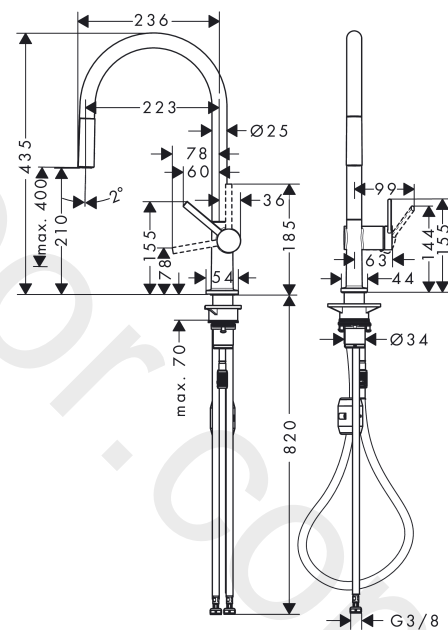

### product features

- ComfortZone 210
- swivel range adjustable in 4 steps 60°, 110°, 150° or 360°
- normal spray
- quick connect hose
- connection dimension: DN15
- maximum flow rate at 3 bar: 7 l/min
- ceramic cartridge
- connection type: G 3/8 connections
- temperature limitation adjustable
- integrated non-return valve
- suitable for continuous flow water heaters
- extension length up to 50 cm
- tap hole with Ø 35 mm required

## Scale drawing

**Talis M54**

**Single lever kitchen mixer 210, pull-out spout, 1jet**

Finish: **Matt Black** Article Number: **72802670**

**Flowchart**

www.divapor.com

Talis M54  
 Single lever kitchen mixer 210, pull-out spout, 1jet  
 Finish: **Matt Black** Article Number: **72802670**

## Talis M54

Single lever kitchen mixer 210, pull-out spout, 1jet

Finish: **Matt Black** Article Number: **72802670**