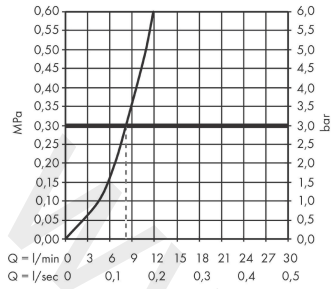

## Scale drawing

**Talis M54**

**Single lever kitchen mixer 210, pull-out spout, 1jet**

Finish: **Matt Black** Article Number: **72802670**

**Flowchart**

www.divapor.com

Talis M54  
 Single lever kitchen mixer 210, pull-out spout, 1jet  
 Finish: **Matt Black** Article Number: **72802670**