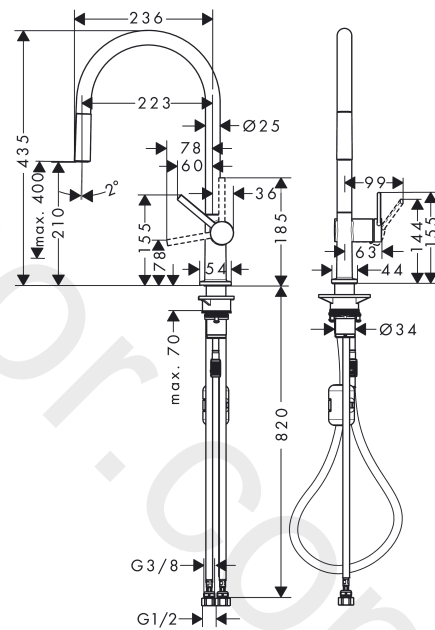

#### product features

- ComfortZone 210
- swivel range adjustable in 4 steps 60°, 110°, 150° or 360°
- laminar spray
- quick connect hose
- connection dimension: DN15
- maximum flow rate at 3 bar: 6 l/min
- ceramic cartridge
- connection type: G 3/8 connections
- temperature limitation adjustable
- integrated non-return valve
- suitable for continuous flow water heaters
- extension length up to 50 cm
- tap hole with Ø 35 mm required

### Scale drawing

**Talis M54**

**Single lever kitchen mixer 210, pull-out spout, 1jet**

Finish: **Matt Black** Article Number: **72802673**

**Flowchart**

www.divapor.com

**Talis M54**  
**Single lever kitchen mixer 210, pull-out spout, 1jet**  
 Finish: **Matt Black** Article Number: **72802673**

Exploded Drawing

Year of production: >04/20

**Talis M54****Single lever kitchen mixer 210, pull-out spout, 1jet**Finish: **Matt Black** Article Number: **72802673****Spare part list**

Year of production: &gt;04/20