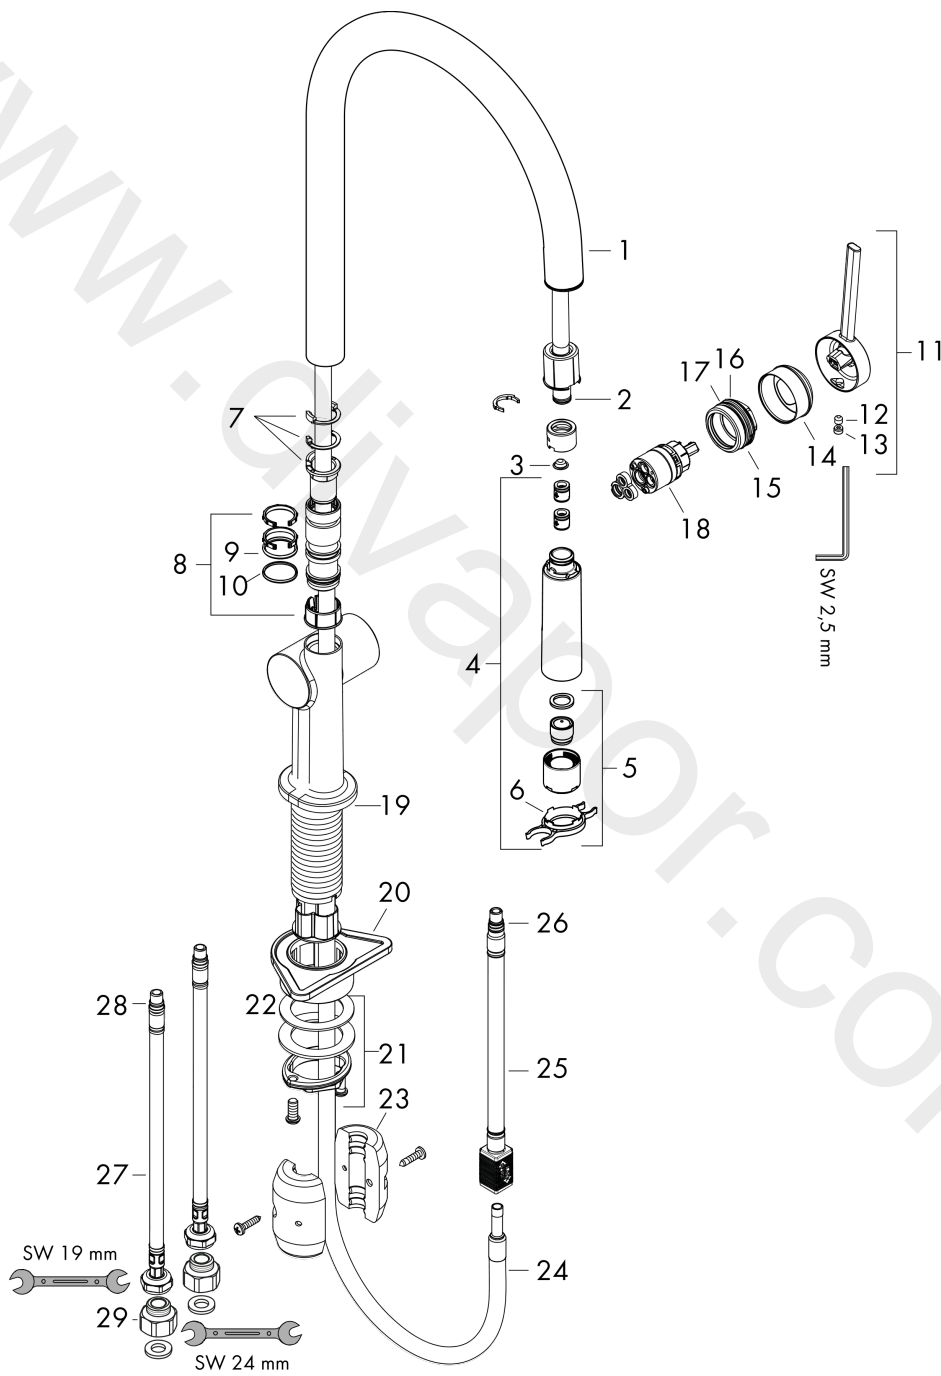

### Scale drawing

**Talis M54**

**Single lever kitchen mixer 210, pull-out spout, 1jet**

Finish: **Matt Black** Article Number: **72802673**

**Flowchart**

www.divapor.com

**Talis M54**  
**Single lever kitchen mixer 210, pull-out spout, 1jet**  
 Finish: **Matt Black** Article Number: **72802673**

Exploded Drawing

Year of production: >04/20

**Talis M54****Single lever kitchen mixer 210, pull-out spout, 1jet**Finish: **Matt Black** Article Number: **72802673****Spare part list**

Year of production: &gt;04/20

Pos.	Description	Article Number	Price	PU
1	spout cpl.	93739670	£ 118,00	1
2	O-ring 8x2	98112000	£ 3,30	1
3	filter	98516000	£ 6,10	1
4	handspray	93747673	£ 260,00	1
5	spray former	93833003	£ 25,00	1
6	special tool	95158000	£ 6,10	1
7	set of locating rings (60° / 110° / 150°)	94911000	£ 16,10	1
8	set of lever collars	98365000	£ 9,00	1
9	O-ring 19x2	98426000	£ 3,30	1
10	O-ring 20x1,5	98197000	£ 3,30	1
11	handle	93736670	£ 64,00	1
12	hollow set screw M5x5	98446000	£ 3,30	1
13	screw cover	93735610	£ 9,00	1
14	flange	93737670	£ 64,00	1
15	nut	93738000	£ 51,00	1
16	O-ring 30x1,5	98433000	£ 3,30	1
17	O-ring 29x2	98391000	£ 3,30	1
18	cartridge, assy	93740000	£ 96,00	1
19	O-ring 36x3	98052000	£ 3,30	1
20	support	97523000	£ 6,10	1
21	fixing set (Ø 34)	95049000	£ 16,10	1
22	lever collar	97548000	£ 3,30	1
23	weight	92500000	£ 43,00	1
24	hose	93745000	£ 79,00	1
25	hose	93744000	£ 51,00	1
26	O-ring 7x1,5	98422000	£ 3,30	1
27	connection hose 900 mm M8x0,75 G3/8	93746000	£ 43,00	1
28	O-ring 6,6x1,6	93019000	£ 3,30	1
29	set of adapters	93395000	£ 25,00	1