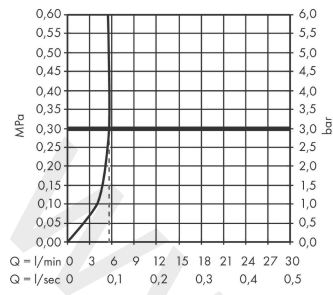

### Scale drawing

**Talis M54**

**Single lever kitchen mixer 210, pull-out spout, 1jet**

Finish: **Matt Black** Article Number: **72802673**

**Flowchart**

www.divapor.com

**Talis M54**  
**Single lever kitchen mixer 210, pull-out spout, 1jet**  
 Finish: **Matt Black** Article Number: **72802673**