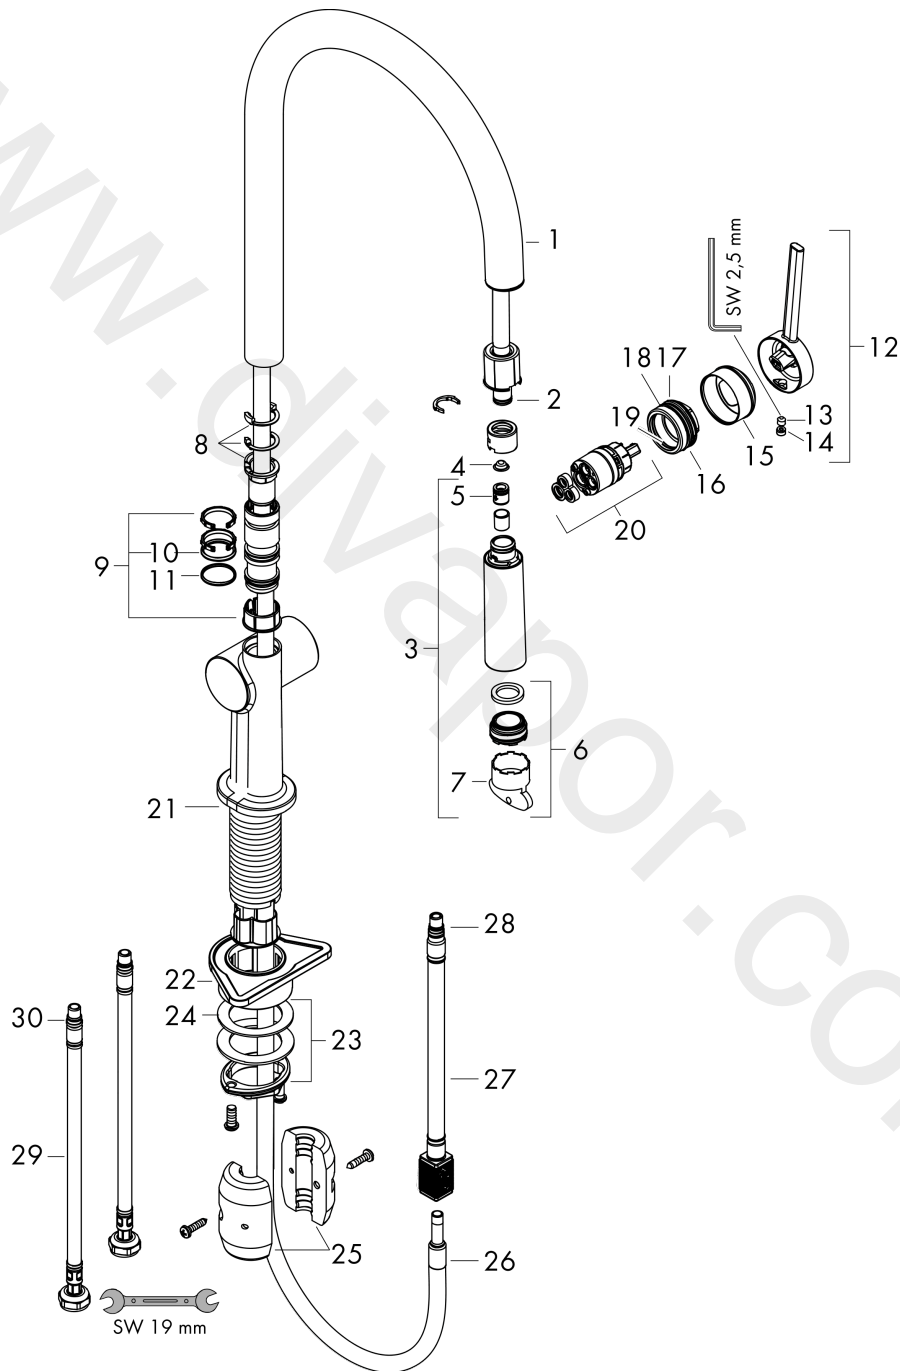

Talis M54

Single lever kitchen mixer 210, pull-out spout, 1jet

Finish: **Stainless Steel Finish** Article Number: **72802800**

Description

product features

- ComfortZone 210
- swivel range adjustable in 4 steps 60°, 110°, 150° or 360°
- normal spray
- quick connect hose
- connection dimension: DN15
- maximum flow rate at 3 bar: 7 l/min
- ceramic cartridge
- connection type: G 3/8 connections
- temperature limitation adjustable
- integrated non-return valve
- suitable for continuous flow water heaters
- extension length up to 50 cm
- tap hole with Ø 35 mm required

Scale drawing

Talis M54

Single lever kitchen mixer 210, pull-out spout, 1jet

Finish: **Stainless Steel Finish** Article Number: **72802800**

Flowchart

Talis M54
Single lever kitchen mixer 210, pull-out spout, 1jet
 Finish: **Stainless Steel Finish** Article Number: **72802800**

Exploded Drawing

Year of production: >12/19

Talis M54**Single lever kitchen mixer 210, pull-out spout, 1jet**Finish: **Stainless Steel Finish** Article Number: **72802800****Spare part list**

Year of production: >12/19