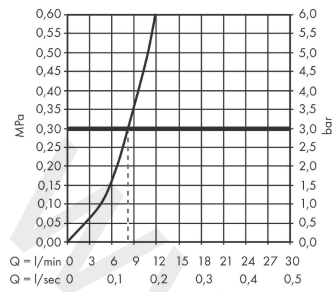

Scale drawing

Talis M54

Single lever kitchen mixer 210, pull-out spout, 1jet

Finish: **Stainless Steel Finish** Article Number: **72802800**

Flowchart

Talis M54
Single lever kitchen mixer 210, pull-out spout, 1jet
 Finish: **Stainless Steel Finish** Article Number: **72802800**