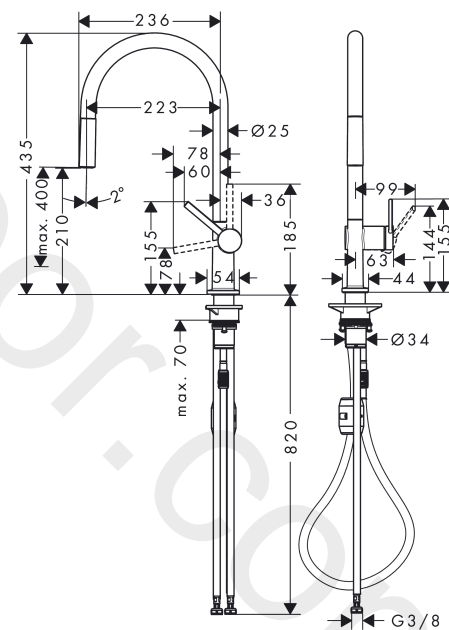

Talis M54

Single lever kitchen mixer 210, pull-out spout, 1jet

Finish: **Stainless Steel Finish** Article Number: **72802800**

Description

product features

- ComfortZone 210
- swivel range adjustable in 4 steps 60°, 110°, 150° or 360°
- normal spray
- quick connect hose
- connection dimension: DN15
- maximum flow rate at 3 bar: 7 l/min
- ceramic cartridge
- connection type: G 3/8 connections
- temperature limitation adjustable
- integrated non-return valve
- suitable for continuous flow water heaters
- extension length up to 50 cm
- tap hole with Ø 35 mm required

Scale drawing

Talis M54

Single lever kitchen mixer 210, pull-out spout, 1jet

Finish: **Stainless Steel Finish** Article Number: **72802800**

Flowchart

Talis M54
Single lever kitchen mixer 210, pull-out spout, 1jet
 Finish: **Stainless Steel Finish** Article Number: **72802800**

Exploded Drawing

Year of production: >12/19

Talis M54**Single lever kitchen mixer 210, pull-out spout, 1jet**Finish: **Stainless Steel Finish** Article Number: **72802800****Spare part list**

Year of production: >12/19