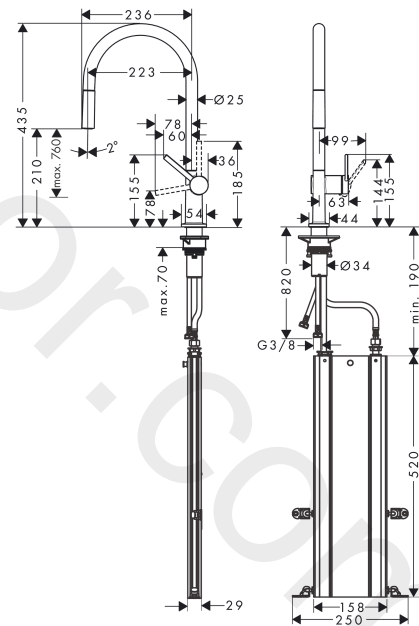

Scale drawing