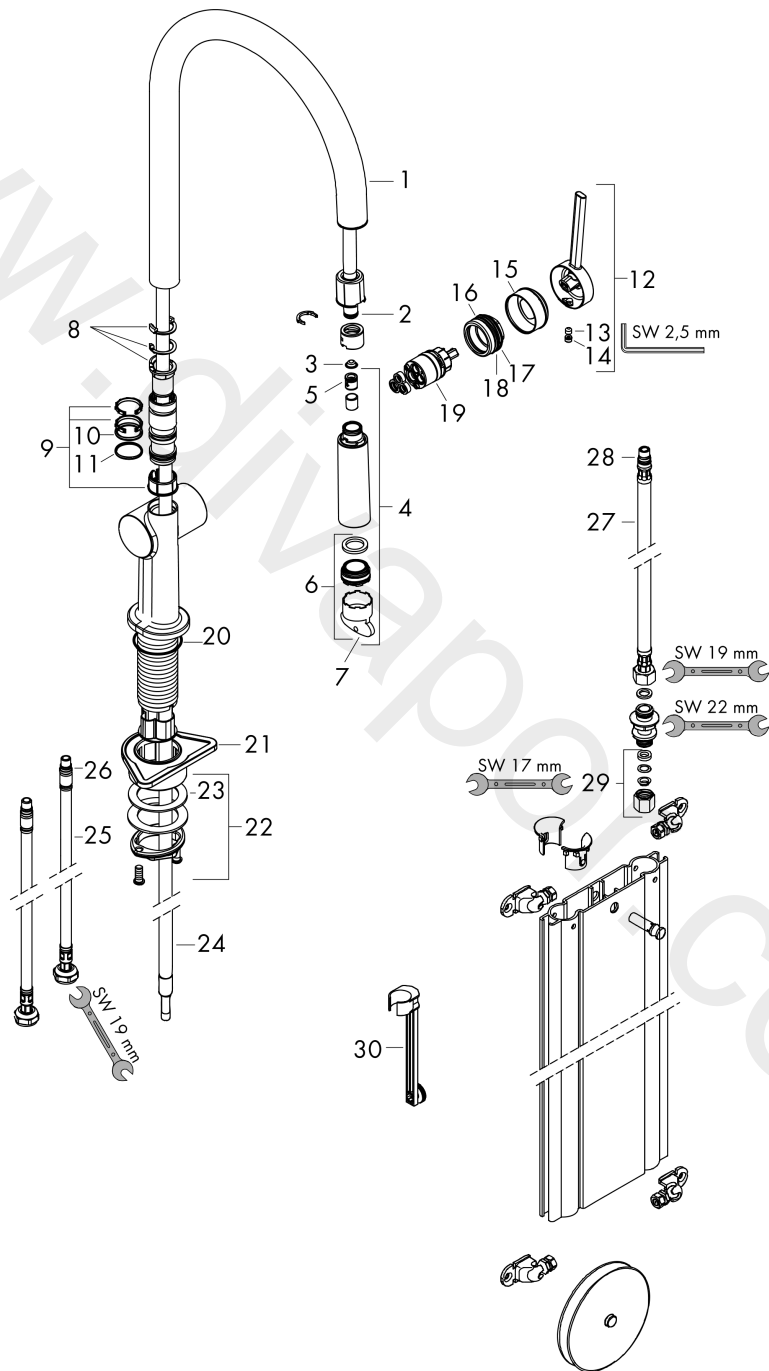

Talis M54
Single lever kitchen mixer 210, pull-out spout, 1jet, sBox
 Finish: **Chrome** Article Number: **72803000**

Flowchart

Talis M54
Single lever kitchen mixer 210, pull-out spout, 1jet, sBox
 Finish: **Chrome** Article Number: **72803000**

Exploded Drawing

Year of production: >12/19

Talis M54

Single lever kitchen mixer 210, pull-out spout, 1jet, sBox

Finish: **Chrome** Article Number: **72803000**

Spare part list

Year of production: >12/19

Pos.	Description	Article Number	Price	PU
1	spout cpl.	93739000	£ 79,00	1
2	O-ring 8x2	98112000	£ 3,30	1
3	filter	98516000	£ 6,10	1
4	handspray	93747000	£ 64,00	1
5	non return valve DW 10	96456000	£ 9,00	1
6	aerator M24x1 (7 l/min)	95965000	£ 35,00	1
7	special tool	95158000	£ 6,10	1
8	set of locating rings (60° / 110° / 150°)	94911000	£ 16,10	1
9	set of lever collars	98365000	£ 9,00	1
10	O-ring 19x2	98426000	£ 3,30	1
11	O-ring 20x1,5	98197000	£ 3,30	1
12	handle	93736000	£ 43,00	1
13	hollow set screw M5x5	98446000	£ 3,30	1
14	screw cover	93735610	£ 9,00	1
15	flange	93737000	£ 43,00	1
16	nut	93738000	£ 51,00	1
17	O-ring 29x2	98391000	£ 3,30	1
18	O-ring 30x1,5	98433000	£ 3,30	1
19	cartridge, assy	93740000	£ 96,00	1
20	O-ring 36x3	98052000	£ 3,30	1
21	support	97523000	£ 6,10	1
22	fixing set (Ø 34)	95049000	£ 16,10	1
23	lever collar	97548000	£ 3,30	1
24	hose	93754000	£ 110,00	1
25	connection hose 900 mm M8x0,75 G3/8	93746000	£ 43,00	1
26	O-ring 6,6x1,6	93019000	£ 3,30	1
27	connection hose 450 mm M8x0,75 G3/8	97206000	£ 35,00	1
28	O-ring 7x1,5	98422000	£ 3,30	1
29	squeezing connection	96099000	£ 9,00	1
30	extension set	43333000	£ 30,00	1