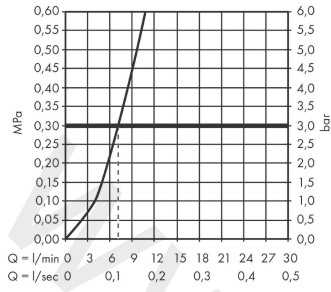

Talis M54
Single lever kitchen mixer 210, pull-out spout, 1jet, sBox
Finish: **Chrome** Article Number: **72803000**

Flowchart