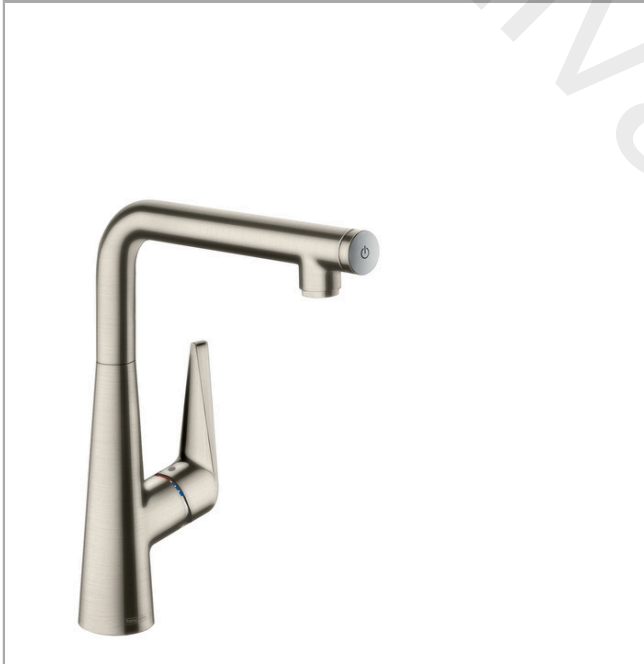

Talis Select M51

Single lever kitchen mixer 300, 1jet

Finish: **Stainless Steel Finish** Article Number: **72820800**

Description

product features

- ComfortZone 300
- I-spout
- swivel range adjustable in 3 steps 110°, 150° or 360°
- normal spray
- Select button for a comfortable start/stop of the water flow
- connection dimension: DN15
- maximum flow rate at 3 bar: 9 l/min
- ceramic cartridge
- connection type: G 3/8 connections
- temperature limitation adjustable
- integrated non-return valve
- suitable for continuous flow water heaters
- WRAS 2007075
- WRAS 2007075 - Approval letter

Article Details

Price excl. VAT

687,90 £

Technology

Product image

Scale drawing

Talis Select M51
Single lever kitchen mixer 300, 1jet
 Finish: **Stainless Steel Finish** Article Number: **72820800**

Flowchart

www.divapor.com

Talis Select M51
Single lever kitchen mixer 300, 1jet
 Finish: **Stainless Steel Finish** Article Number: **72820800**

Exploded Drawing

Year of production: >06/15

Talis Select M51**Single lever kitchen mixer 300, 1jet**Finish: **Stainless Steel Finish** Article Number: **72820800****Spare part list**