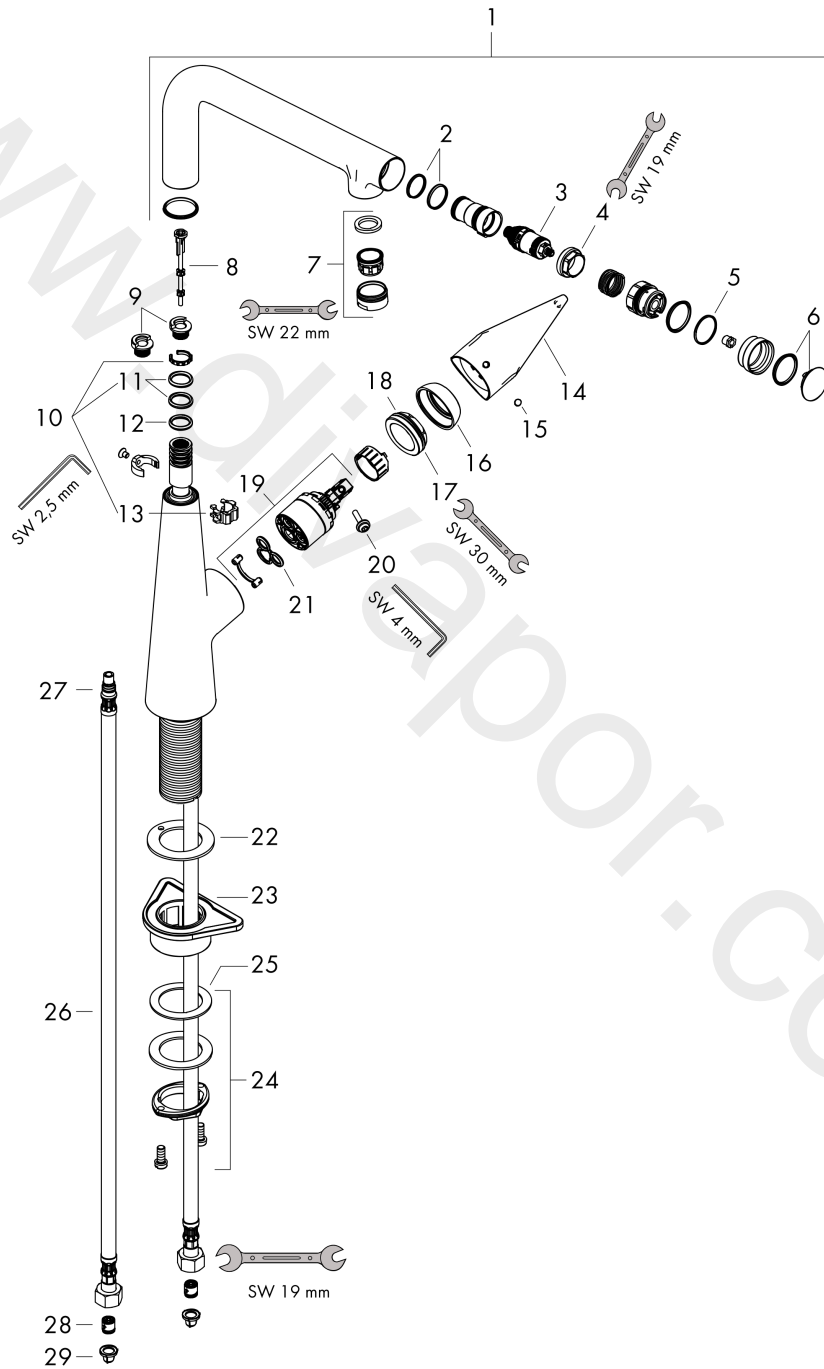

Talis Select M51
Single lever kitchen mixer 300, 1jet
Finish: **Stainless Steel Finish** Article Number: **72820800**

Exploded Drawing

Year of production: >06/15

Talis Select M51

Single lever kitchen mixer 300, 1jet

Finish: **Stainless Steel Finish** Article Number: **72820800**

Spare part list

Year of production: >06/15

Pos.	Description	Article Number	Price	PU
1	spout cpl.	92695800	£ 585,00	1
2	O-ring 17x1,5	98137000	£ 3,30	1
3	shut off unit	98463000	£ 51,00	1
4	nut	92567000	£ 20,50	1
5	O-ring 19x1,5	95962000	£ 3,30	1
6	cover	92566880	£ 20,50	1
7	aerator laminar M24x1 (15 l/min)	92517800	£ 35,00	1
8	tappet	92505000	£ 6,10	1
9	set of locating rings (110° / 150°)	98486000	£ 16,10	1
10	sealing set	92646000	£ 20,50	1
11	O-Ring 14x2,5	98189000	£ 3,30	1
12	O-ring 11x3	92481000	£ 3,30	1
13	axialring	97558000	£ 3,30	1
14	handle	92581800	£ 96,00	1
15	screw cover	96338000	£ 3,30	1
16	flange	95498800	£ 25,00	1
17	nut	97209000	£ 16,10	1
18	O-Ring 32x2	98193000	£ 3,30	1
19	cartridge, assy	92730000	£ 35,00	1
20	locking screw for handle	95140000	£ 6,10	1
21	seal	95008000	£ 9,00	1
22	seal	92582000	£ 3,30	1
23	support	97523000	£ 6,10	1
24	fixing set (Ø 34)	95049000	£ 16,10	1
25	lever collar	97548000	£ 3,30	1
26	connection hose 900 mm M8x0,75 G3/8	95372000	£ 35,00	1
27	O-ring 7x1,5	98422000	£ 3,30	1
28	non return valve DW 10	96456000	£ 9,00	1
29	filter packing	95291000	£ 13,30	1