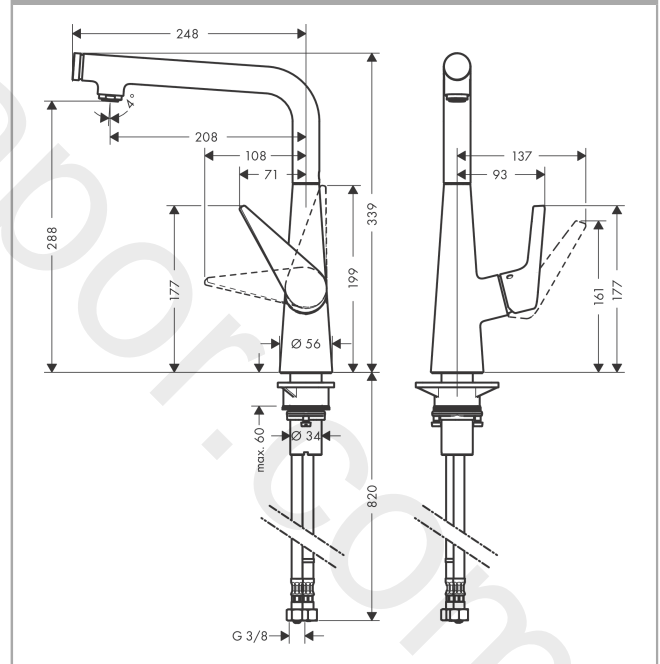

Scale drawing