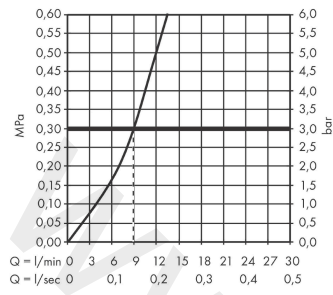

Article Details

Price excl. VAT

687,90 £

Technology

Product image

Scale drawing

Talis Select M51
Single lever kitchen mixer 300, 1jet
 Finish: **Stainless Steel Finish** Article Number: **72820800**

Flowchart