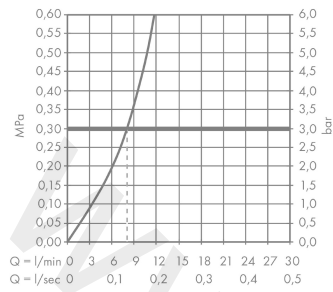

Article Details

Price excl. VAT

575,00 £

Technology

Product image

Scale drawing

Talis Select M51
Single lever kitchen mixer 300, pull-out spout, 1jet
 Finish: **Chrome** Article Number: **72821000**

Flowchart

Q - l/min 0 3 6 9 12 15 18 21 24 27 30
 Q - l/sec 0 0,1 0,2 0,3 0,4 0,5

Talis Select M51
Single lever kitchen mixer 300, pull-out spout, 1jet
 Finish: **Chrome** Article Number: **72821000**

Exploded Drawing