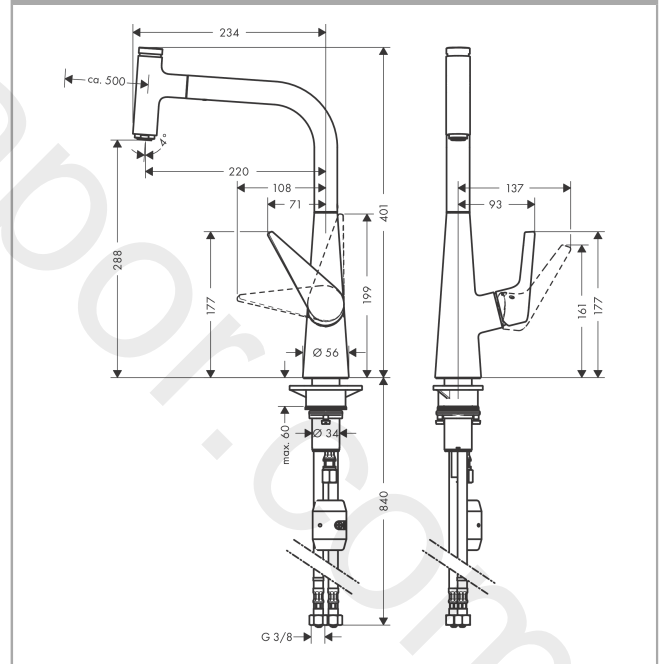

Scale drawing