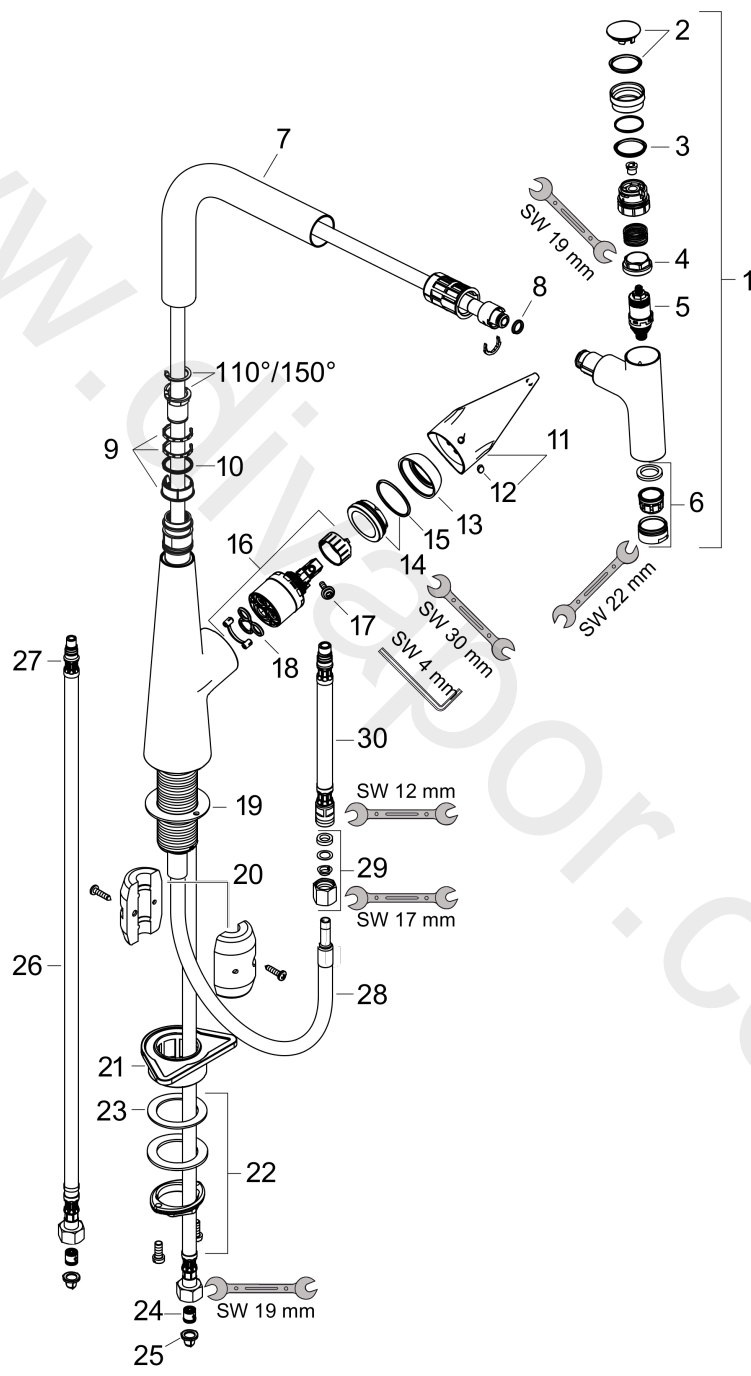

Q - l/min 0 3 6 9 12 15 18 21 24 27 30
 Q - l/sec 0 0,1 0,2 0,3 0,4 0,5

Talis Select M51
Single lever kitchen mixer 300, pull-out spout, 1jet
 Finish: **Chrome** Article Number: **72821000**

Exploded Drawing

Year of production: >04/19

Talis Select M51

Single lever kitchen mixer 300, pull-out spout, 1jet

Finish: **Chrome** Article Number: **72821000**

Spare part list

Year of production: >04/19

| Pos. | Description | Article Number | Price | PU |
|------|-------------------------------------|----------------|----------|----|
| 1 | handspray | 92570000 | £ 275,00 | 1 |
| 2 | cover | 92566000 | £ 16,10 | 1 |
| 3 | O-Ring 14x1,5 | 98201000 | £ 3,30 | 1 |
| 4 | nut | 92567000 | £ 20,50 | 1 |
| 5 | shut off unit | 98463000 | £ 51,00 | 1 |
| 6 | aerator M24x1 (25 l/min) | 13956000 | £ 9,00 | 1 |
| 7 | spout cpl. | 92583000 | £ 79,00 | 1 |
| 8 | O-ring 8x2 | 98112000 | £ 3,30 | 1 |
| 9 | set of lever collars | 98365000 | £ 9,00 | 1 |
| 10 | O-ring 21x2,5 | 98211000 | £ 3,30 | 1 |
| 11 | handle | 92581000 | £ 51,00 | 1 |
| 12 | screw cover | 96338000 | £ 3,30 | 1 |
| 13 | flange | 95498000 | £ 9,00 | 1 |
| 14 | nut | 97209000 | £ 16,10 | 1 |
| 15 | O-Ring 32x2 | 98193000 | £ 3,30 | 1 |
| 16 | cartridge, assy | 92730000 | £ 35,00 | 1 |
| 17 | locking screw for handle | 95140000 | £ 6,10 | 1 |
| 18 | seal | 95008000 | £ 9,00 | 1 |
| 19 | seal | 92582000 | £ 3,30 | 1 |
| 20 | weight | 92500000 | £ 43,00 | 1 |
| 21 | support | 97523000 | £ 6,10 | 1 |
| 22 | fixing set (Ø 34) | 95049000 | £ 16,10 | 1 |
| 23 | lever collar | 97548000 | £ 3,30 | 1 |
| 24 | non return valve DW 10 | 96456000 | £ 9,00 | 1 |
| 25 | filter packing | 95291000 | £ 13,30 | 1 |
| 26 | connection hose 900 mm M8x0,75 G3/8 | 95372000 | £ 35,00 | 1 |
| 27 | O-ring 7x1,5 | 98422000 | £ 3,30 | 1 |
| 28 | hose 1,50 m | 92569000 | £ 79,00 | 1 |
| 29 | squeezing connection | 96099000 | £ 9,00 | 1 |
| 30 | connection hose 600 mm M10x1 | 92568000 | £ 64,00 | 1 |