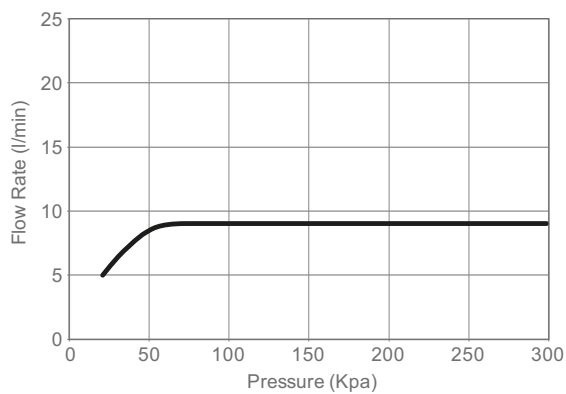

RADA SF1 10 BIV

SHOWER KIT - BUILT-IN VALVES

- Single mode removable spray plate
- Silicone nozzle mat – removable for cleaning
- 1.25 m smooth, easy-clean hose
- Easy one-handed height adjustment of hand shower
- 675 mm slide rail
- Wall connection with internal brass pipe
- 8 L/min flow regulator supplied

Flow Diagram

Handset only with no Flow regulator

Handset only with 8L/min Flow regulator fitted

Specify as:

Rada SF1 10 BIV (72960-CP)

Shower fittings kit with chrome hand shower, removable single mode spray plate, 1.25 m smooth hose, easy adjustable clamp bracket, hose retaining ring, wall connector and 675 mm slide rail.

Dimensions (mm)

TECHNICAL SPECIFICATION

Operation

Height of hand shower can be adjusted with one hand by lightly pressing on the clamp bracket lever control and moving up or down.

Approvals

WRAS
KIWA UK
KIWA NV - EN 1112 and EN 1113

Temperature

Maximum Hot Water – 60°C

Pressure Range

Minimum dynamic pressure: 0.2 bar
Maximum dynamic pressure: 3.0 bar

Connections

Wall connector to supply: 15mm Push Fit Connection
Wall connector to shower hose: 1/2" BSP