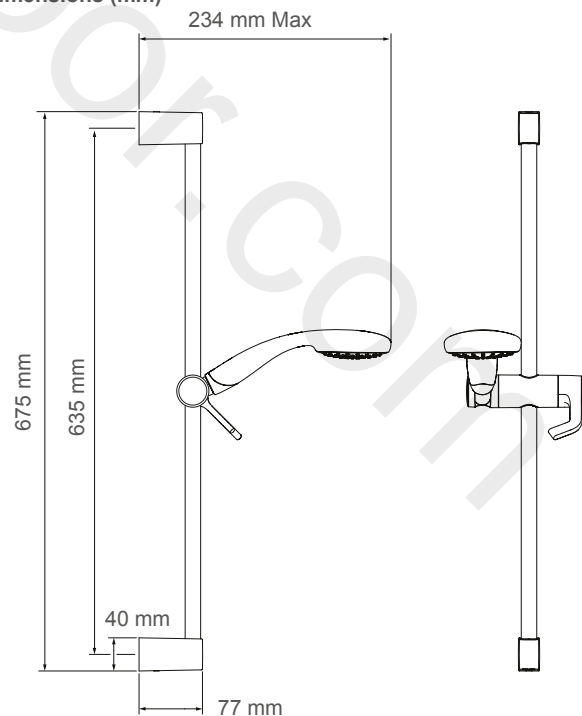

RADA SF1 10 BIV

SHOWER KIT - BUILT-IN VALVES

- Single mode removable spray plate
- Silicone nozzle mat – removable for cleaning
- 1.25 m smooth, easy-clean hose
- Easy one-handed height adjustment of hand shower
- 675 mm slide rail
- Wall connection with internal brass pipe
- 8 L/min flow regulator supplied

Flow Diagram

Handset only with no Flow regulator

Handset only with 8L/min Flow regulator fitted

Specify as:

Rada SF1 10 BIV (72960-CP)

Shower fittings kit with chrome hand shower, removable single mode spray plate, 1.25 m smooth hose, easy adjustable clamp bracket, hose retaining ring, wall connector and 675 mm slide rail.

Dimensions (mm)

TECHNICAL SPECIFICATION

Operation

Height of hand shower can be adjusted with one hand by lightly pressing on the clamp bracket lever control and moving up or down.

Approvals

WRAS
KIWA UK
KIWA NV - EN 1112 and EN 1113

Temperature

Maximum Hot Water – 60°C

Pressure Range

Minimum dynamic pressure: 0.2 bar
Maximum dynamic pressure: 3.0 bar

Connections

Wall connector to supply: 15mm Push Fit Connection
Wall connector to shower hose: 1/2" BSP