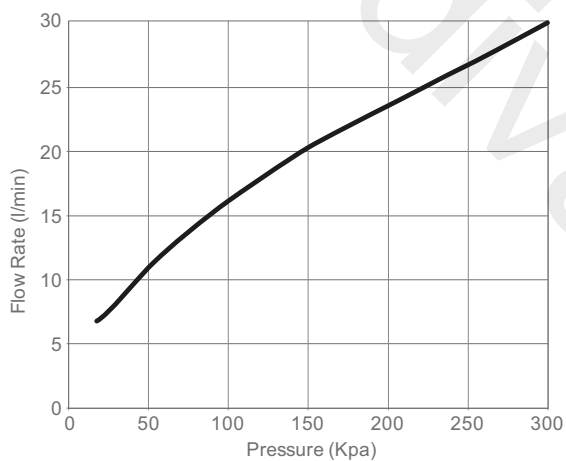

RADA SF1 10 BIV

SHOWER KIT - BUILT-IN VALVES

- Single mode removable spray plate
- Silicone nozzle mat – removable for cleaning
- 1.25 m smooth, easy-clean hose
- Easy one-handed height adjustment of hand shower
- 675 mm slide rail
- Wall connection with internal brass pipe
- 8 L/min flow regulator supplied

Flow Diagram

Handset only with no Flow regulator

Handset only with 8L/min Flow regulator fitted

Specify as:

Rada SF1 10 BIV (72960-CP)

Shower fittings kit with chrome hand shower, removable single mode spray plate, 1.25 m smooth hose, easy adjustable clamp bracket, hose retaining ring, wall connector and 675 mm slide rail.

Dimensions (mm)

TECHNICAL SPECIFICATION

Operation

Height of hand shower can be adjusted with one hand by lightly pressing on the clamp bracket lever control and moving up or down.

Approvals

WRAS
KIWA UK
KIWA NV - EN 1112 and EN 1113

Temperature

Maximum Hot Water – 60°C

Pressure Range

Minimum dynamic pressure: 0.2 bar
Maximum dynamic pressure: 3.0 bar

Connections

Wall connector to supply: 15mm Push Fit Connection
Wall connector to shower hose: 1/2" BSP