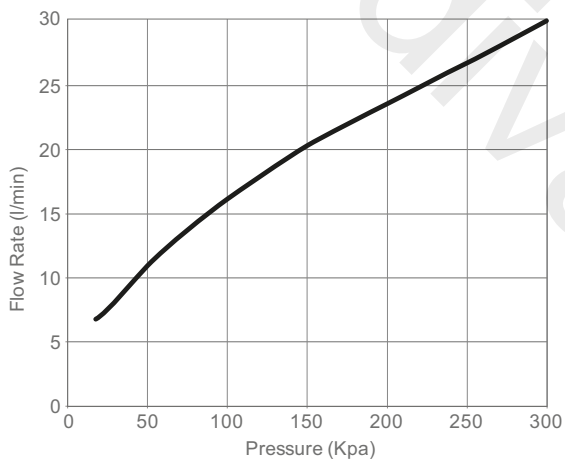

**RADA SF1 20 EV**  
SHOWER KIT - SURFACE MOUNTED VALVES

- Single mode removable spray plate
- Silicone nozzle mat – removable for cleaning
- 1.5 m smooth, easy-clean hose
- Easy one-handed height adjustment of hand shower
- 1.0 m slide rail
- 8 L/min flow regulator supplied

**Flow Diagram**

Handset only with no Flow regulator

Handset only with 8L/min Flow regulator fitted

**Specify as:**

**Rada SF1 20 EV (72965-CP)**

Shower fittings kit with chrome hand shower, removable single mode spray plate, 1.5 m smooth hose, easy adjustable clamp bracket, hose retaining ring and 1.0 m slide rail.

**Dimensions (mm)**