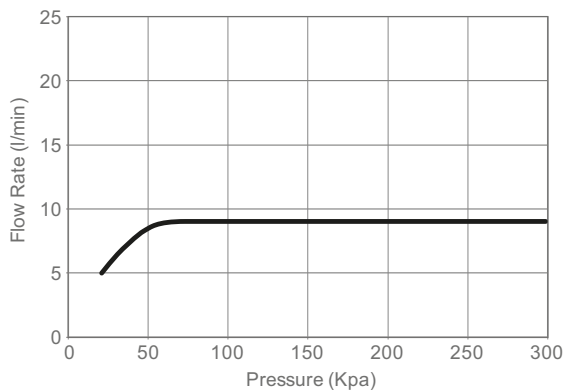

**RADA SF1 20 EV**  
SHOWER KIT - SURFACE MOUNTED VALVES

- Single mode removable spray plate
- Silicone nozzle mat – removable for cleaning
- 1.5 m smooth, easy-clean hose
- Easy one-handed height adjustment of hand shower
- 1.0 m slide rail
- 8 L/min flow regulator supplied

**Flow Diagram**

Handset only with no Flow regulator

Handset only with 8L/min Flow regulator fitted

**Specify as:**

**Rada SF1 20 EV (72965-CP)**

Shower fittings kit with chrome hand shower, removable single mode spray plate, 1.5 m smooth hose, easy adjustable clamp bracket, hose retaining ring and 1.0 m slide rail.

**Dimensions (mm)**