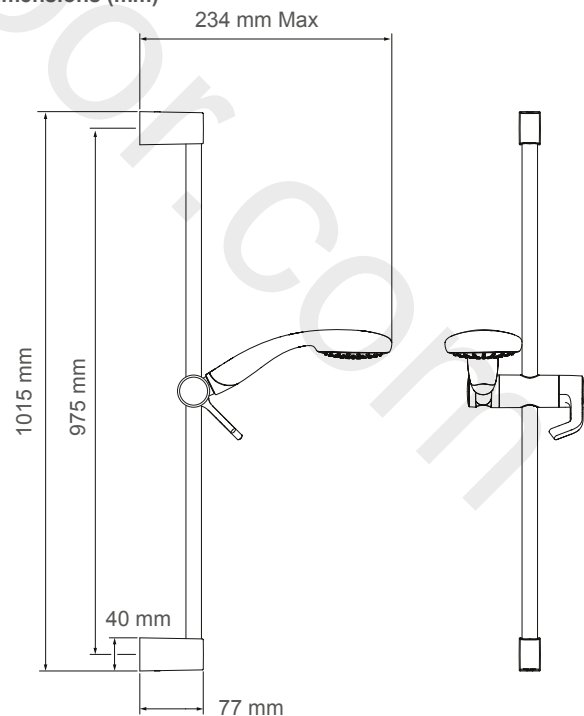

**RADA SF1 20 EV**  
SHOWER KIT - SURFACE MOUNTED VALVES

- Single mode removable spray plate
- Silicone nozzle mat – removable for cleaning
- 1.5 m smooth, easy-clean hose
- Easy one-handed height adjustment of hand shower
- 1.0 m slide rail
- 8 L/min flow regulator supplied

**Flow Diagram**

Handset only with no Flow regulator

Handset only with 8L/min Flow regulator fitted

**Specify as:**

**Rada SF1 20 EV (72965-CP)**

Shower fittings kit with chrome hand shower, removable single mode spray plate, 1.5 m smooth hose, easy adjustable clamp bracket, hose retaining ring and 1.0 m slide rail.

**Dimensions (mm)**

### Connections

The shower hose terminates with a ½" BSP female thread.