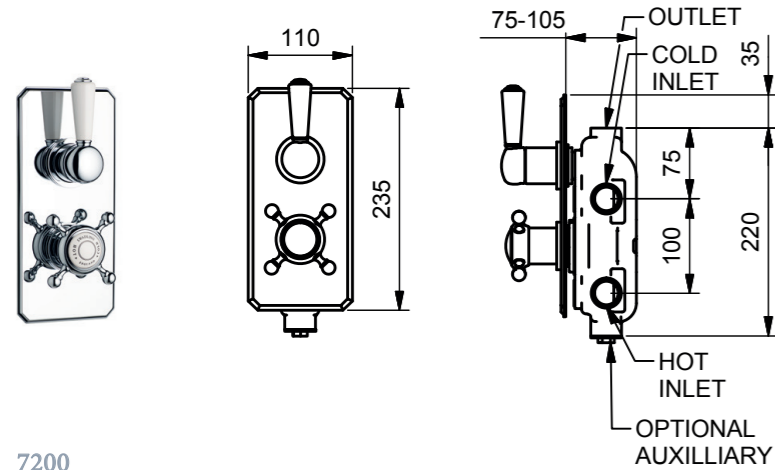

7100

**Single Controlled Thermostatic Shower Mixer**  
One Controlled Outlet + Second Open Outlet

7200

**Double Controlled Thermostatic Shower Mixer**  
Two Controlled Outlets + Third Open Outlet

7300

**Triple Controlled Thermostatic Shower Mixer**  
Three Controlled Outlets + Fourth Open Outlet

7100, 7109, 7110, 7119

Models	Plumbing Information	Materials	Certifications
7100	White Ceramics, Black Text <Swadling; Hot/Cold>	Brass, Ceramic	 
7109	Black Ceramics, White Text <Swadling; Hot/Cold>		
7110	No Plate - White Ceramics, Black Text <Swadling; Hot/Cold>		
7119	No Plate - Black Ceramics, White Text <Swadling; Hot/Cold>		
<b>Flow Rate Information</b> 0.5 bar                      14.90 L/min 1.0 bar                      21.24 L/min 3.0 bar                      37.65 L/min			
Shower Mixer body can be delivered in advance or separately to controls and plate. Surcharge may apply.			

7200, 7209, 7210, 7219

Models	Plumbing Information	Materials	Certifications
7200	White Ceramics, Black Text <Swadling; Hot/Cold>	Brass, Ceramic	 
7209	Black Ceramics, White Text <Swadling; Hot/Cold>		
7210	No Plate - White Ceramics, Black Text <Swadling; Hot/Cold>		
7219	No Plate - Black Ceramics, White Text <Swadling; Hot/Cold>		
<b>Flow Rate Information</b> 0.5 bar                      14.90 L/min 1.0 bar                      21.24 L/min 3.0 bar                      37.65 L/min			
Shower Mixer body can be delivered in advance or separately to controls and plate. Surcharge may apply.			