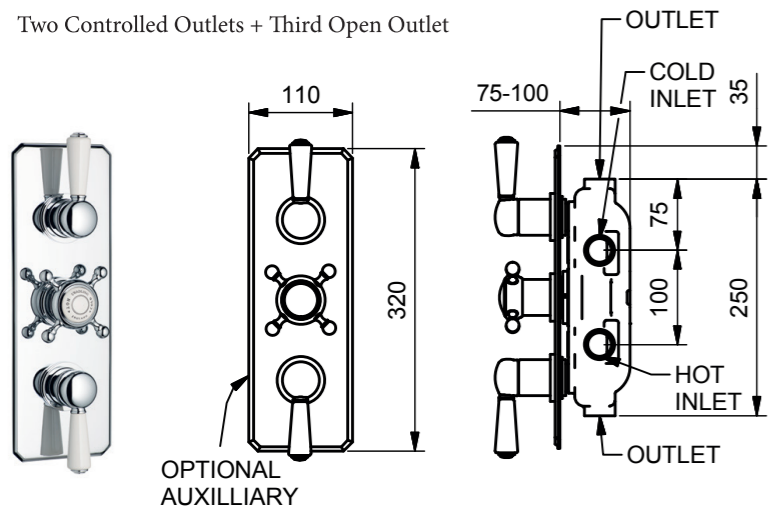

7100

**Single Controlled Thermostatic Shower Mixer**  
One Controlled Outlet + Second Open Outlet

7200

**Double Controlled Thermostatic Shower Mixer**  
Two Controlled Outlets + Third Open Outlet

7300

**Triple Controlled Thermostatic Shower Mixer**  
Three Controlled Outlets + Fourth Open Outlet

7100, 7109, 7110, 7119

Models	Plumbing Information	Materials	Certifications
7100	White Ceramics, Black Text <Swadling; Hot/Cold>	Brass, Ceramic	 
7109	Black Ceramics, White Text <Swadling; Hot/Cold>		
7110	No Plate - White Ceramics, Black Text <Swadling; Hot/Cold>		
7119	No Plate - Black Ceramics, White Text <Swadling; Hot/Cold>		
<b>Flow Rate Information</b> 0.5 bar                      14.90 L/min 1.0 bar                      21.24 L/min 3.0 bar                      37.65 L/min			
Shower Mixer body can be delivered in advance or separately to controls and plate. Surcharge may apply.			

7200, 7209, 7210, 7219

Models	Plumbing Information	Materials	Certifications
7200	White Ceramics, Black Text <Swadling; Hot/Cold>	Brass, Ceramic	 
7209	Black Ceramics, White Text <Swadling; Hot/Cold>		
7210	No Plate - White Ceramics, Black Text <Swadling; Hot/Cold>		
7219	No Plate - Black Ceramics, White Text <Swadling; Hot/Cold>		
<b>Flow Rate Information</b> 0.5 bar                      14.90 L/min 1.0 bar                      21.24 L/min 3.0 bar                      37.65 L/min			
Shower Mixer body can be delivered in advance or separately to controls and plate. Surcharge may apply.			