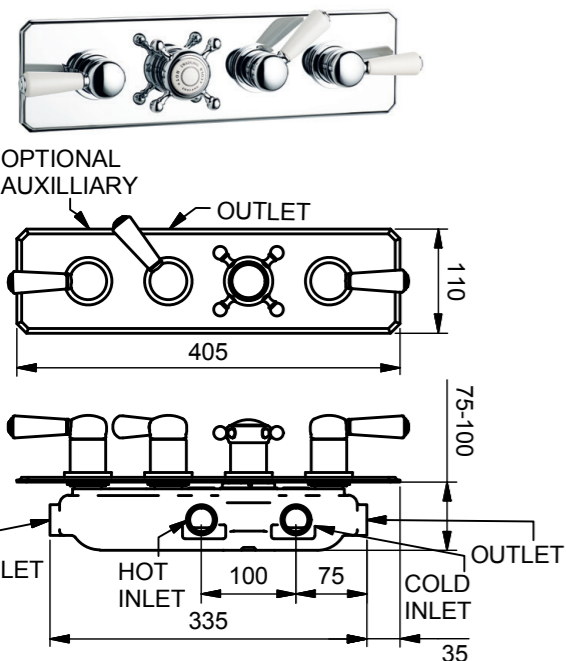

7100

**Single Controlled Thermostatic Shower Mixer**  
One Controlled Outlet + Second Open Outlet

7200

**Double Controlled Thermostatic Shower Mixer**  
Two Controlled Outlets + Third Open Outlet

7300

**Triple Controlled Thermostatic Shower Mixer**  
Three Controlled Outlets + Fourth Open Outlet

7100, 7109, 7110, 7119

Models	Plumbing Information	Materials	Certifications
7100	White Ceramics, Black Text <Swadling; Hot/Cold>	Brass, Ceramic	 
7109	Black Ceramics, White Text <Swadling; Hot/Cold>		
7110	No Plate - White Ceramics, Black Text <Swadling; Hot/Cold>		
7119	No Plate - Black Ceramics, White Text <Swadling; Hot/Cold>		
<b>Flow Rate Information</b> 0.5 bar                      14.90 L/min 1.0 bar                      21.24 L/min 3.0 bar                      37.65 L/min			
Shower Mixer body can be delivered in advance or separately to controls and plate. Surcharge may apply.			

7200, 7209, 7210, 7219

Models	Plumbing Information	Materials	Certifications
7200	White Ceramics, Black Text <Swadling; Hot/Cold>	Brass, Ceramic	 
7209	Black Ceramics, White Text <Swadling; Hot/Cold>		
7210	No Plate - White Ceramics, Black Text <Swadling; Hot/Cold>		
7219	No Plate - Black Ceramics, White Text <Swadling; Hot/Cold>		
<b>Flow Rate Information</b> 0.5 bar                      14.90 L/min 1.0 bar                      21.24 L/min 3.0 bar                      37.65 L/min			
Shower Mixer body can be delivered in advance or separately to controls and plate. Surcharge may apply.			