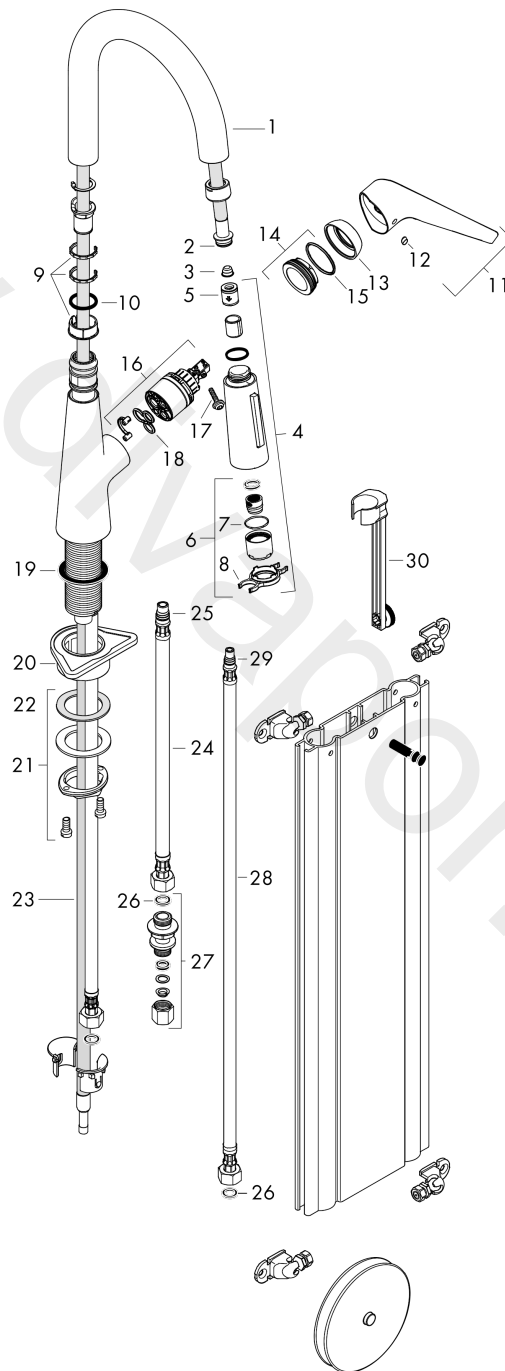

Exploded Drawing

Year of production: >04/17

Talis M51

Single lever kitchen mixer 200, pull-out spray, 2jet, sBox

Finish: **Stainless Steel Finish** Article Number: **73851800**

Spare part list

Year of production: >04/17

| Pos. | Description | Article Number | Price | PU |
|------|-------------------------------------|----------------|----------|----|
| 1 | spout cpl. | 92731800 | £ 275,00 | 1 |
| 2 | O-ring 11x2 | 98127000 | £ 3,30 | 1 |
| 3 | filter | 97735000 | £ 3,30 | 1 |
| 4 | handspray | 92732800 | £ 224,00 | 1 |
| 5 | non return valve | 96737000 | £ 35,00 | 1 |
| 6 | aerator laminar M22x1 (15 l/min) | 95909000 | £ 51,00 | 1 |
| 7 | O-ring 20x1 | 98140000 | £ 3,30 | 1 |
| 8 | service tool | 95910000 | £ 9,00 | 1 |
| 9 | set of lever collars | 98365000 | £ 9,00 | 1 |
| 10 | O-ring 21x2,5 | 98211000 | £ 3,30 | 1 |
| 11 | handle | 92581800 | £ 96,00 | 1 |
| 12 | screw cover | 96338000 | £ 3,30 | 1 |
| 13 | flange | 95498800 | £ 25,00 | 1 |
| 14 | nut | 97209000 | £ 16,10 | 1 |
| 15 | O-Ring 32x2 | 98193000 | £ 3,30 | 1 |
| 16 | cartridge, assy | 92730000 | £ 35,00 | 1 |
| 17 | locking screw for handle | 95140000 | £ 6,10 | 1 |
| 18 | seal | 95008000 | £ 9,00 | 1 |
| 19 | seal | 92582000 | £ 3,30 | 1 |
| 20 | support | 97523000 | £ 6,10 | 1 |
| 21 | fixing set (Ø 34) | 95049000 | £ 16,10 | 1 |
| 22 | lever collar | 97548000 | £ 3,30 | 1 |
| 23 | hose | 93191000 | £ 96,00 | 1 |
| 24 | connection hose 600 mm M10x1 | 92568000 | £ 64,00 | 1 |
| 25 | O-ring 8x1,75 | 97827000 | £ 3,30 | 1 |
| 26 | sealing set | 95581000 | £ 6,10 | 1 |
| 27 | squeezing connection | 96099000 | £ 9,00 | 1 |
| 28 | connection hose 900 mm M8x0,75 G3/8 | 96316000 | £ 43,00 | 1 |
| 29 | O-ring 7x1,5 | 98422000 | £ 3,30 | 1 |
| 30 | extension set | 43333000 | - | 1 |