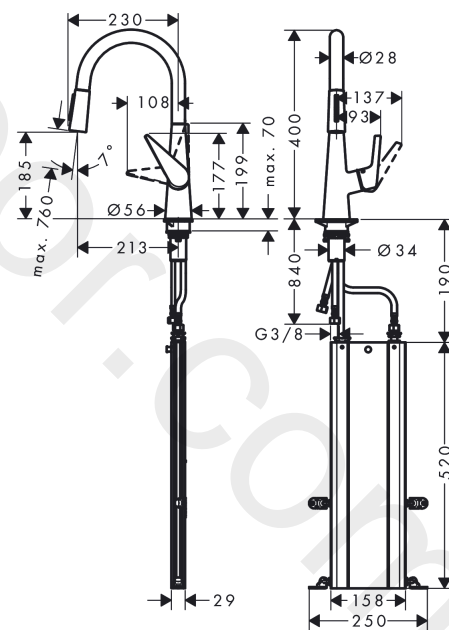

Scale drawing