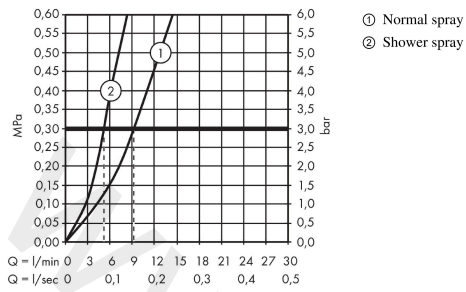

Talis M51

Single lever kitchen mixer 200, pull-out spray, 2jet, sBox

Finish: **Stainless Steel Finish** Article Number: **73851800**

Flowchart