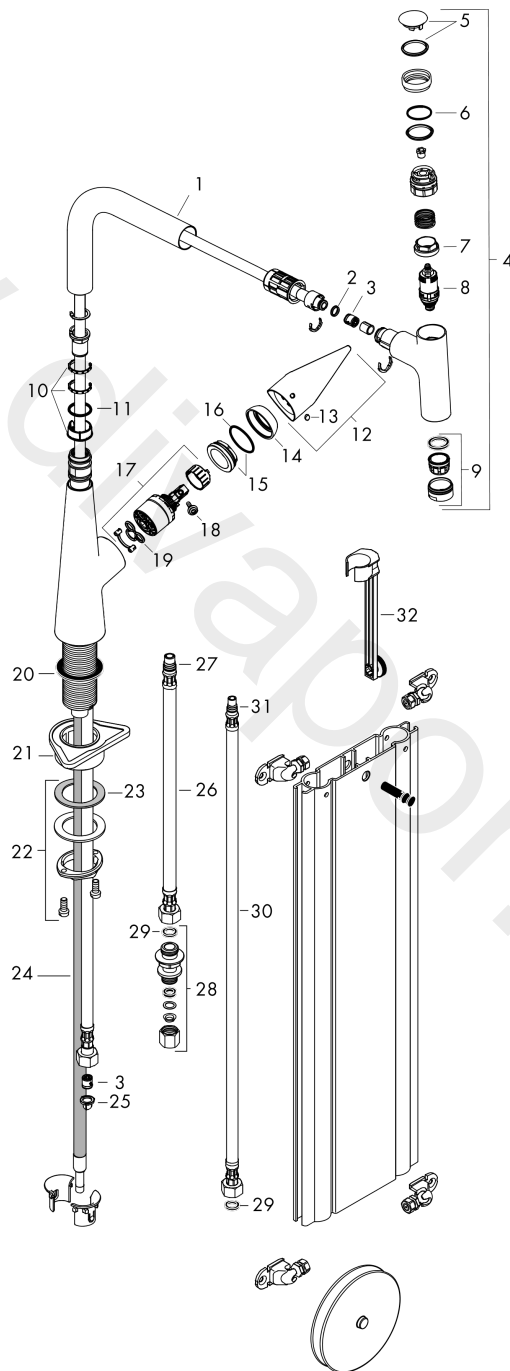

Talis Select M51
Single lever kitchen mixer 300, pull-out spout, 1jet, sBox
 Surfaces: Article Number: **73853000**

Exploded Drawing

Year of production: **04/17 - 04/19**

Talis Select M51

Single lever kitchen mixer 300, pull-out spout, 1jet, sBox

Surfaces: Article Number: 73853000

Spare part list

Year of production: 04/17 - 04/19

Pos.	Description	Article Number	Price	PU
1	spout cpl.	92583000	£ 79,00	1
2	O-ring 8x2	98112000	£ 3,30	1
3	non return valve DW 10	96456000	£ 9,00	1
4	handspray	92570000	£ 275,00	1
5	cover	92566880	£ 20,50	1
6	O-ring 19x1,5	95962000	£ 3,30	1
7	nut	92567000	£ 20,50	1
8	shut off unit	98463000	£ 51,00	1
9	aerator M24x1 (15 l/min)	13913000	£ 14,00	1
10	set of lever collars	98365000	£ 9,00	1
11	O-ring 21x2,5	98211000	£ 3,30	1
12	handle	92581000	£ 51,00	1
13	screw cover	96338000	£ 3,30	1
14	flange	95498000	£ 9,00	1
15	nut	97209000	£ 16,10	1
16	O-Ring 32x2	98193000	£ 3,30	1
17	cartridge, assy	92730000	£ 35,00	1
18	locking screw for handle	95140000	£ 6,10	1
19	seal	95008000	£ 9,00	1
20	seal	92582000	£ 3,30	1
21	support	97523000	£ 6,10	1
22	fixing set (Ø 34)	95049000	£ 16,10	1
23	lever collar	97548000	£ 3,30	1
24	hose 1,50 m	92569000	£ 79,00	1
25	filter packing	95291000	£ 13,30	1
26	connection hose 450 mm M10x1 G3/8	96507000	£ 43,00	1
27	O-ring 8x1,75	97827000	£ 3,30	1
28	squeezing connection	96099000	£ 9,00	1
29	sealing set	95581000	£ 6,10	1
30	connection hose 900 mm M8x0,75 G3/8	95372000	£ 35,00	1
31	O-ring 7x1,5	98422000	£ 3,30	1
32	extension set	43333000	-	1