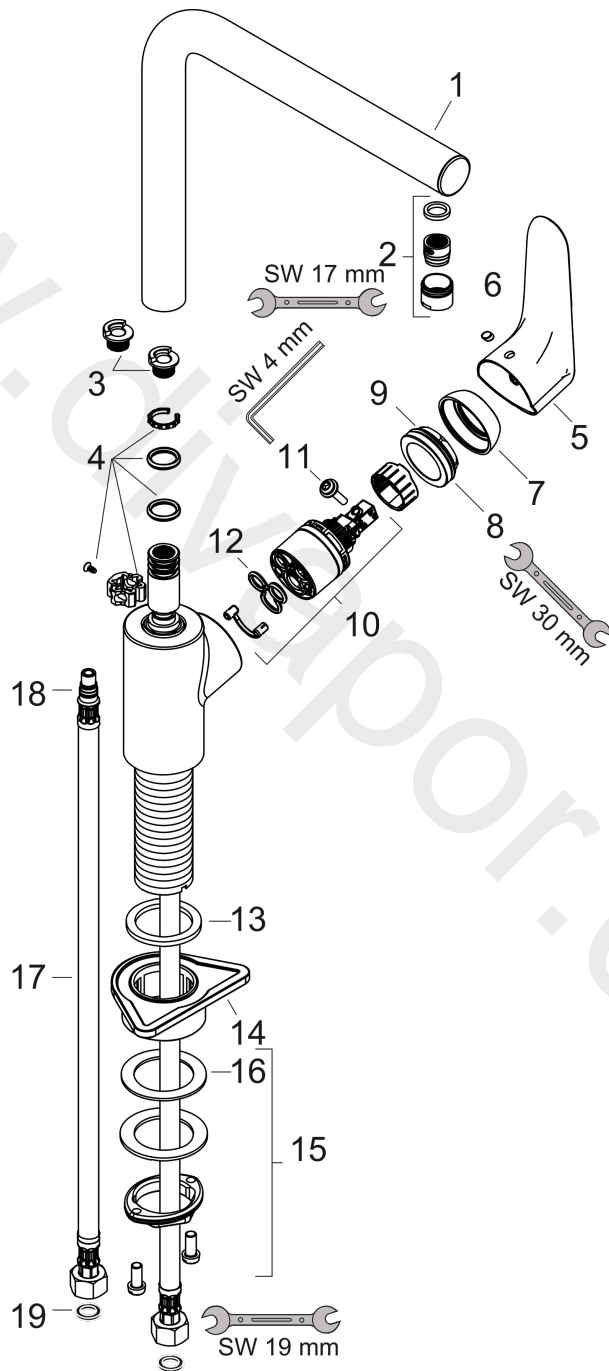

Focus M41

Single lever kitchen mixer 280, 1jet

Surfaces: Article Number: **73881800**

Exploded Drawing

Year of production: **04/17 - 12/20**

Focus M41

Single lever kitchen mixer 280, 1jet

Surfaces: Article Number: **73881800**

Spare part list

Year of production: 04/17 - 12/20

Pos.	Description	Article Number	Price	PU
1	spout cpl.	98489800	£ 173,00	1
2	aerator M18x1 (15 l/min)	98490800	£ 35,00	1
3	set of locating rings (110° / 150°)	98486000	£ 16,10	1
4	sealing set	92646000	£ 20,50	1
5	handle	98460800	£ 96,00	1
6	screw cover	96338000	£ 3,30	1
7	flange	95498800	£ 25,00	1
8	nut	97209000	£ 16,10	1
9	O-Ring 32x2	98193000	£ 3,30	1
10	cartridge, assy	92730000	£ 35,00	1
11	locking screw for handle	95140000	£ 6,10	1
12	seal	95008000	£ 9,00	1
13	flat seal	98749000	£ 6,10	1
14	support	97523000	£ 6,10	1
15	fixing set (Ø 34)	95049000	£ 16,10	1
16	lever collar	97548000	£ 3,30	1
17	connection hose 900 mm M8x0,75 G3/8	98758000	£ 35,00	1
18	O-ring 7x1,5	98422000	£ 3,30	1
19	sealing set	95581000	£ 6,10	1