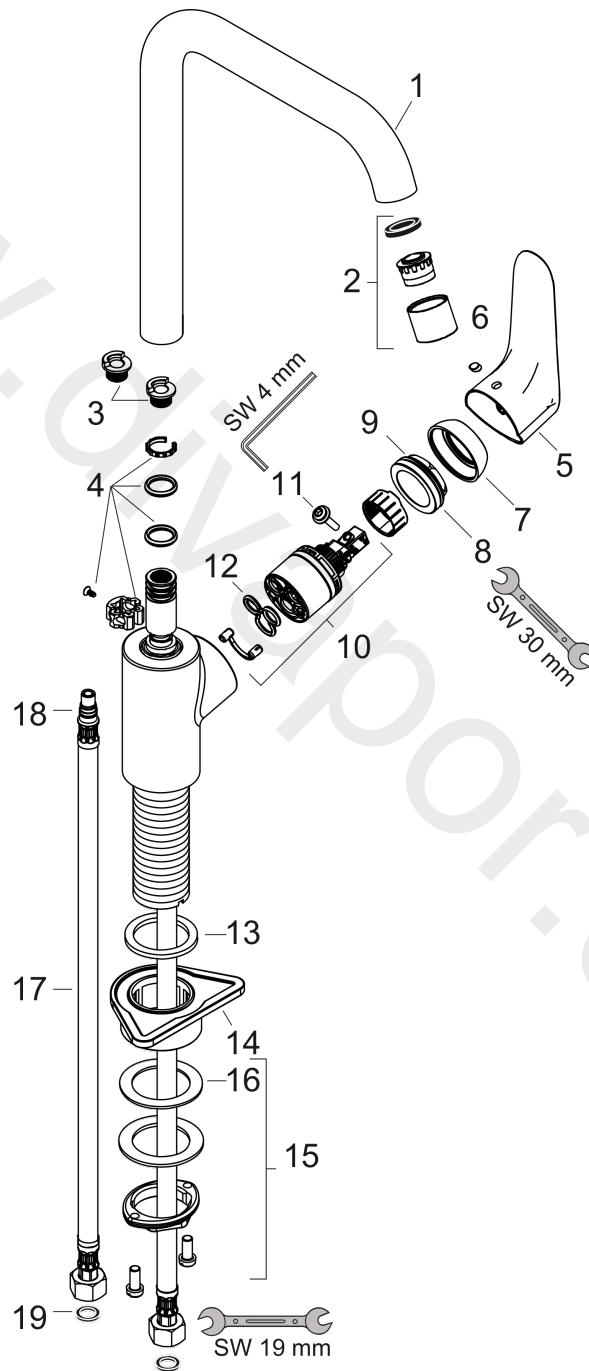

**Focus M41**

**Single lever kitchen mixer 260, 1jet**

Surfaces: Article Number: **73882800**

**Exploded Drawing**

Year of production: **04/17 - 12/20**

## Focus M41

Single lever kitchen mixer 260, 1jet

Surfaces: Article Number: **73882800**

### Spare part list

Year of production: 04/17 - 12/20

Pos.	Description	Article Number	Price	PU
1	spout cpl.	95822800	£ 275,00	1
2	aerator M22x1 (15 l/min)	95824800	£ 35,00	1
3	set of locating rings (110° / 150°)	98486000	£ 16,10	1
4	sealing set	92646000	£ 20,50	1
5	handle	98532800	£ 51,00	1
6	screw cover	96338000	£ 3,30	1
7	flange	95498800	£ 25,00	1
8	nut	97209000	£ 16,10	1
9	O-Ring 32x2	98193000	£ 3,30	1
10	cartridge, assy	92730000	£ 35,00	1
11	locking screw for handle	95140000	£ 6,10	1
12	seal	95008000	£ 9,00	1
13	flat seal	98749000	£ 6,10	1
14	support	97523000	£ 6,10	1
15	fixing set (Ø 34)	95049000	£ 16,10	1
16	lever collar	97548000	£ 3,30	1
17	connection hose 900 mm M8x0,75 G3/8	98758000	£ 35,00	1
18	O-ring 7x1,5	98422000	£ 3,30	1
19	sealing set	95581000	£ 6,10	1