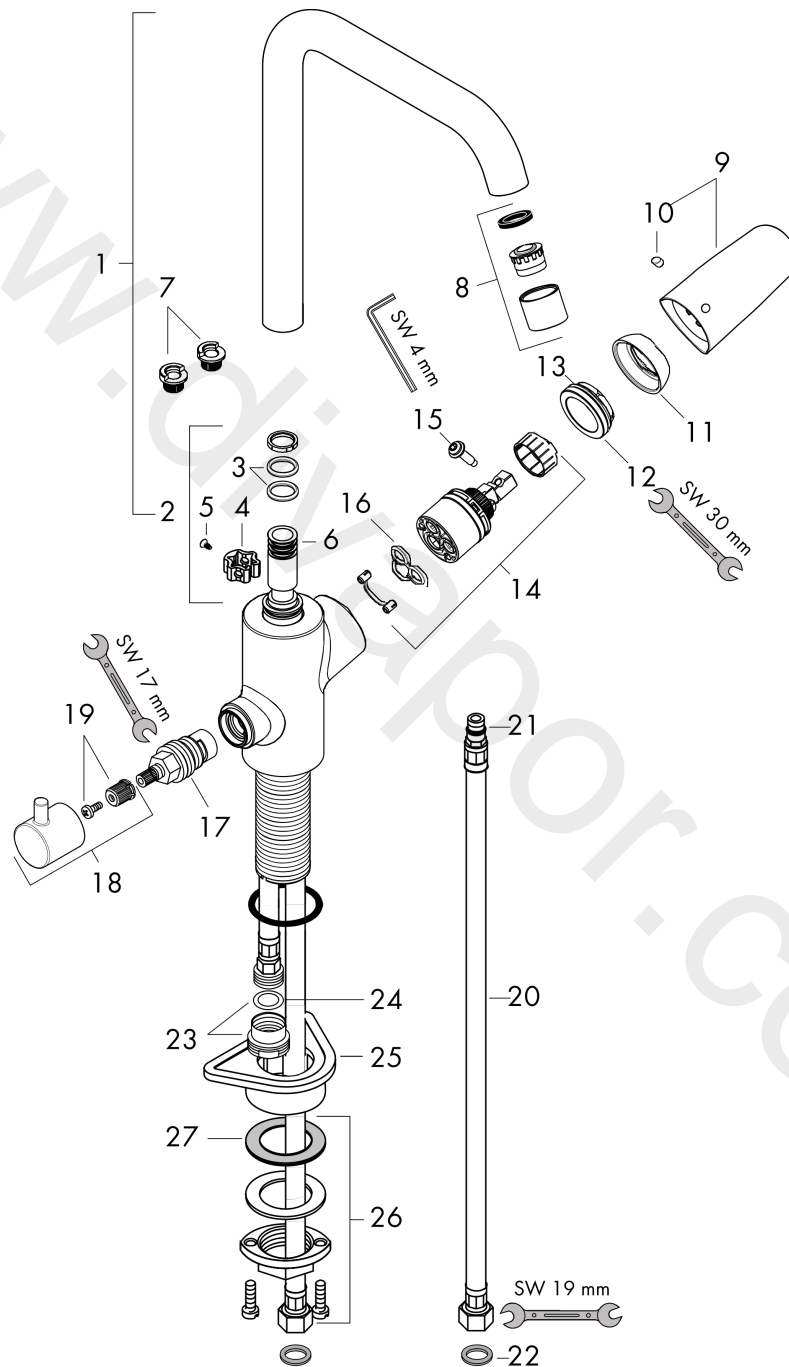

Focus M41

Single lever kitchen mixer 260, device shut-off valve, 1jet

Surfaces: Article Number: **73884000**

Exploded Drawing

Year of production: **04/17 - 12/20**

Focus M41**Single lever kitchen mixer 260, device shut-off valve, 1jet**Surfaces: Article Number: **73884000****Spare part list**Year of production: **04/17 - 12/20**

Pos.	Description	Article Number	Price	PU
1	spout cpl.	95822000	£ 173,00	1
2	sealing set	92646000	£ 20,50	1
3	O-Ring 14x2,5	98189000	£ 3,30	1
4	axialring	97558000	£ 3,30	1
5	O-ring 16x2	98133000	£ 3,30	1
6	set of locating rings (110° / 150°)	98486000	£ 16,10	1
7	aerator M22x1 (15 l/min)	95824000	£ 20,50	1
8	handle	98356000	£ 51,00	1
9	screw cover	96338000	£ 3,30	1
10	flange	95498000	£ 9,00	1
11	nut	97209000	£ 16,10	1
12	O-Ring 32x2	98193000	£ 3,30	1
13	cartridge, assy	92730000	£ 35,00	1
14	locking screw for handle	95140000	£ 6,10	1
15	seal	95008000	£ 9,00	1
16	shut off unit right closing	98817000	£ 35,00	1
17	handle	95629000	£ 43,00	1
18	handle fixing set	98932000	£ 16,10	1
19	connection hose 900 mm M8x0,75 G3/8	96316000	£ 43,00	1
20	O-ring 7x1,5	98422000	£ 3,30	1
21	sealing set	95581000	£ 6,10	1
22	reduction coupling	92844000	£ 16,10	1
23	flat seal	97674000	£ 3,30	1
24	support	97523000	£ 6,10	1
25	fixing set (Ø 34)	95049000	£ 16,10	1
26	lever collar	97548000	£ 3,30	1