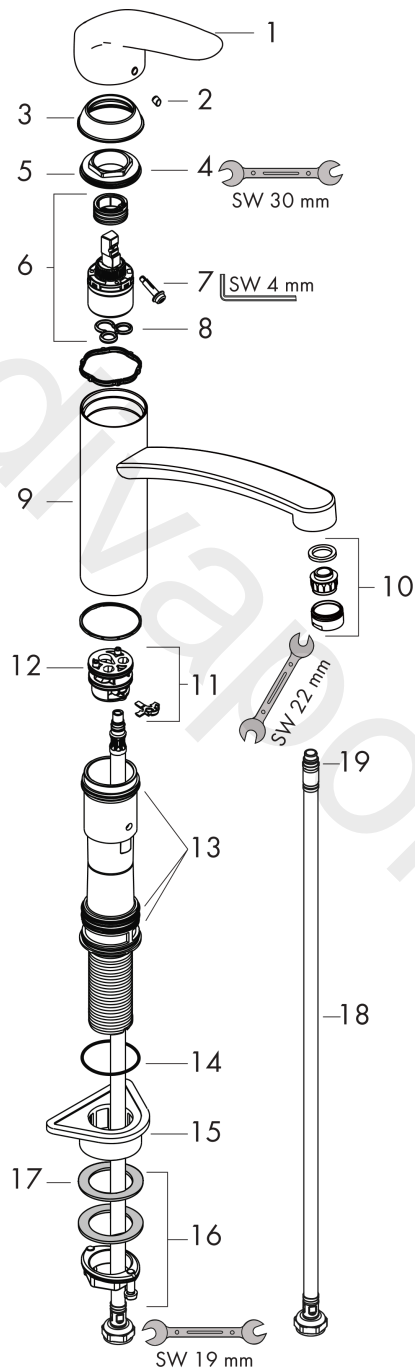

**Focus M41**

**Single lever kitchen mixer 160, 1jet**

Surfaces: Article Number: **73885000**

**Exploded Drawing**

Year of production: **04/17 - 12/20**

## Focus M41

Single lever kitchen mixer 160, 1jet

Surfaces: Article Number: **73885000**

### Spare part list

Year of production: 04/17 - 12/20

Pos.	Description	Article Number	Price	PU
1	handle	95543000	£ 35,00	1
2	screw cover	96338000	£ 3,30	1
3	flange	97995000	£ 20,50	1
4	nut	97996000	£ 35,00	1
5	O-ring 41x2	98212000	£ 3,30	1
6	cartridge, assy	92730000	£ 35,00	1
7	locking screw for handle	95140000	£ 6,10	1
8	seal	95008000	£ 9,00	1
9	spout cpl.	98349000	£ 110,00	1
10	aerator M24x1 (15 l/min)	13913000	£ 14,00	1
11	adapter for cartridge	98750000	£ 13,30	1
12	O-Ring 30x2	98186000	£ 3,30	1
13	sealing set	98702000	£ 9,00	1
14	O-Ring 36x2,5	98190000	£ 3,30	1
15	support	97523000	£ 6,10	1
16	fixing set (Ø 34)	95049000	£ 16,10	1
17	lever collar	97548000	£ 3,30	1
18	connection hose 600 mm M8x0,75 G3/8	96556000	£ 25,00	1
19	O-ring 6,6x1,6	93019000	£ 3,30	1