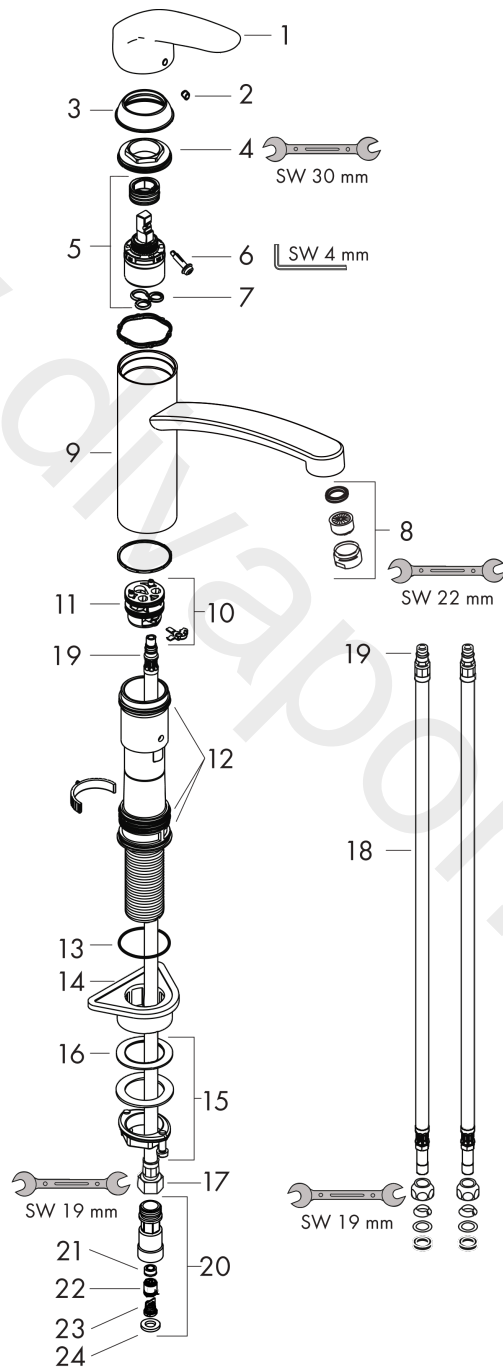

**Focus M41**

**Single lever kitchen mixer 160, LowPressure/vented hot water cylinders, 1jet**

Surfaces: Article Number: **73886000**

**Exploded Drawing**

Year of production: **04/17 - 12/20**

**Focus M41****Single lever kitchen mixer 160, LowPressure/vented hot water cylinders, 1jet**Surfaces: Article Number: **73886000****Spare part list**Year of production: **04/17 - 12/20**

<b>Pos.</b>	<b>Description</b>	<b>Article Number</b>	<b>Price</b>	<b>PU</b>
1	handle	95543000	£ 35,00	1
2	screw cover	96338000	£ 3,30	1
3	flange	97995000	£ 20,50	1
4	nut	97996000	£ 35,00	1
5	cartridge, assy	92730000	£ 35,00	1
6	locking screw for handle	95140000	£ 6,10	1
7	seal	95008000	£ 9,00	1
8	spray former	94033000	£ 9,00	1
9	spout cpl.	98349000	£ 110,00	1
10	adapter for cartridge	95911000	£ 20,50	1
11	O-Ring 30x2	98186000	£ 3,30	1
12	sealing set	98702000	£ 9,00	1
13	O-Ring 36x2,5	98190000	£ 3,30	1
14	support	97523000	£ 6,10	1
15	fixing set (Ø 34)	95049000	£ 16,10	1
16	lever collar	97548000	£ 3,30	1
17	connection hose 900 mm M8x0,75 G3/8	96316000	£ 43,00	1
18	connection hose 900 mm M8x0,75 8 mm	95693000	£ 35,00	1
19	O-ring 7x1,5	98422000	£ 3,30	1
20	back flow preventor cartridge	95051000	£ 64,00	1
21	flow limiter / non return valve	95363000	£ 35,00	1
22	non return valve DW 10	96456000	£ 9,00	1
23	filter	92532000	£ 9,00	1
24	seal	97761000	£ 6,10	1