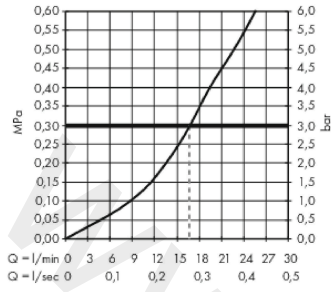

Metropol

Single lever shower mixer for exposed installation with loop handle

Finish: **Chrome** Article Number: **74560000**

Flowchart