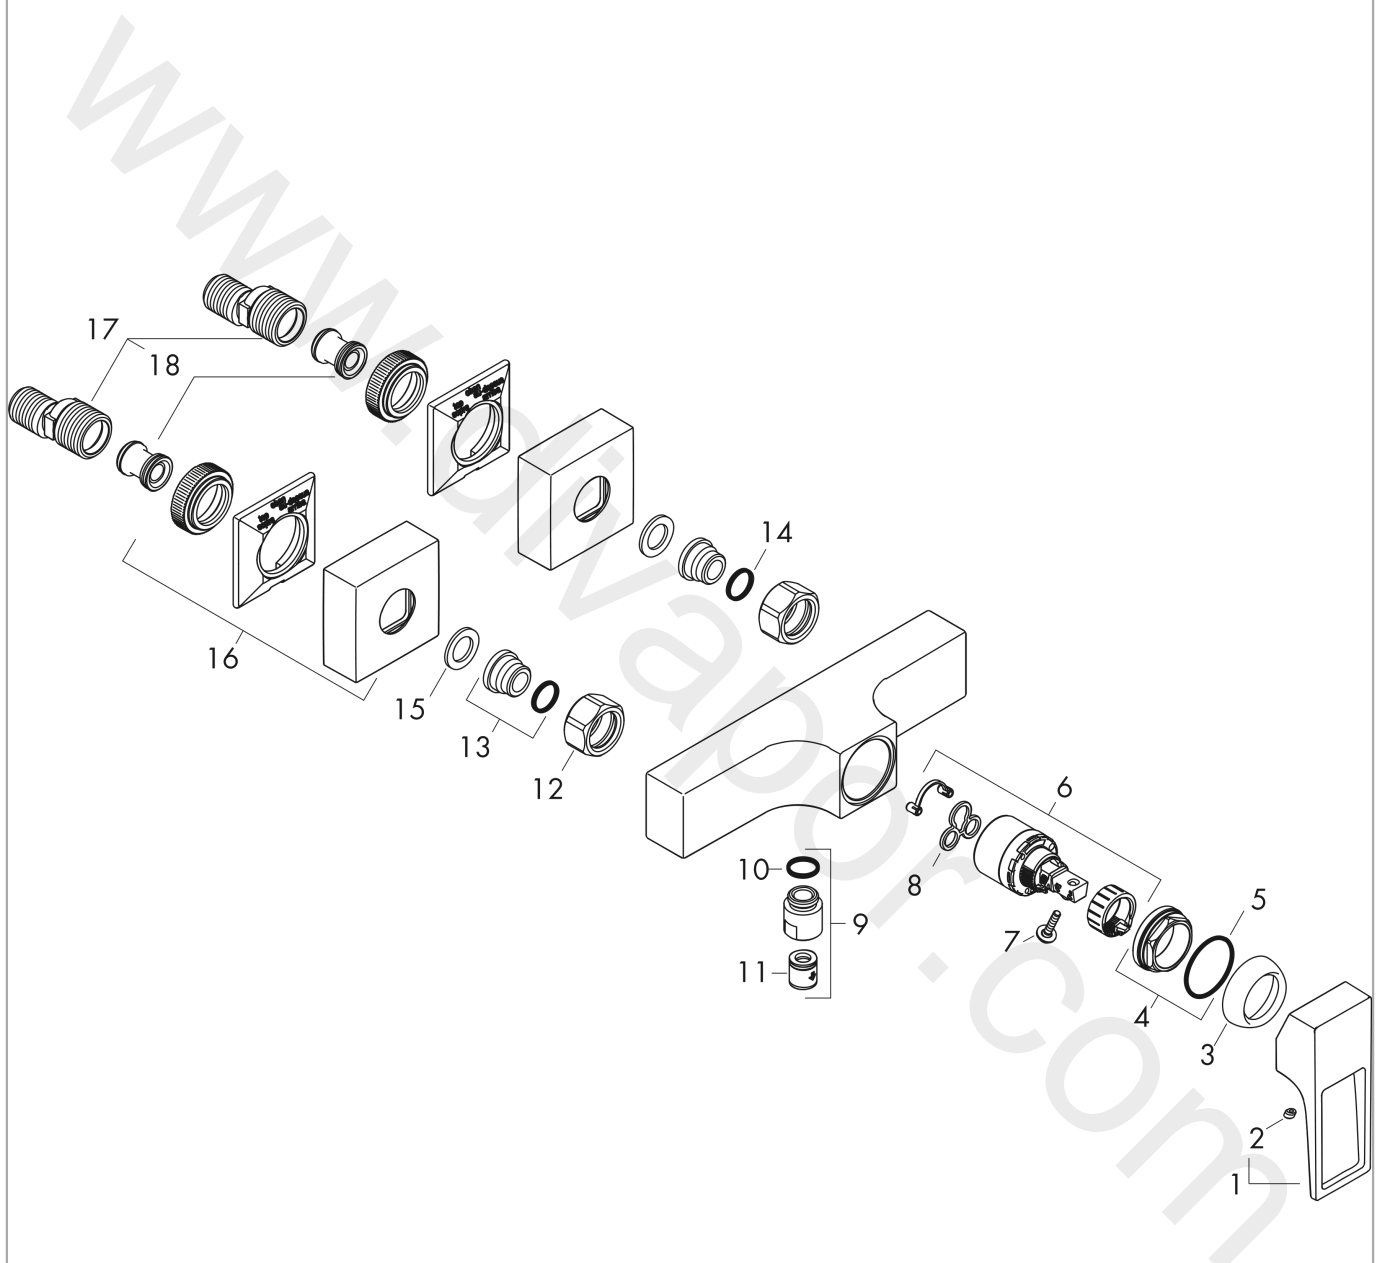

Metropol

Single lever shower mixer for exposed installation with loop handle

Finish: **Chrome** Article Number: **74560000**

Description

product features

- 1 function
- centre distance: 150 ± 12 mm
- maximum flow rate at 3 bar: 16 l/min
- ceramic cartridge
- temperature limitation adjustable
- non-return valve
- with silencer
- hose connection DN15
- connection dimension: DN15
- min. operating pressure: 1 bar
- max. operating pressure: 10 bar
- connection type: s-shaped connections
- WRAS 2304043
- WRAS 2304043 - Approval letter 2304043

Flowchart

Metropol

Single lever shower mixer for exposed installation with loop handle

Finish: **Chrome** Article Number: **74560000**

Exploded Drawing

Year of production: >04/17

Metropol

Single lever shower mixer for exposed installation with loop handle

Finish: **Chrome** Article Number: **74560000**

Spare part list

Year of production: >04/17

| Pos. | Description | Article Number | Price | PU |
|------|--------------------------------|----------------|---------|----|
| 1 | handle | 93076000 | £ 79,00 | 1 |
| 2 | screw cover | 96338000 | £ 3,30 | 1 |
| 3 | flange | 97406000 | £ 20,50 | 1 |
| 4 | nut | 97209000 | £ 16,10 | 1 |
| 5 | O-Ring 32x2 | 98193000 | £ 3,30 | 1 |
| 6 | cartridge, assy | 92730000 | £ 35,00 | 1 |
| 7 | locking screw for handle | 95140000 | £ 6,10 | 1 |
| 8 | seal | 95008000 | £ 9,00 | 1 |
| 9 | Hose Connection | 96044000 | £ 25,00 | 1 |
| 10 | O-ring 14x2 | 98129000 | £ 3,30 | 1 |
| 11 | set of non return valves DW 15 | 94074000 | £ 16,10 | 1 |
| 12 | set of nuts | 96157000 | £ 35,00 | 1 |
| 13 | connecting thread | 97220000 | £ 16,10 | 1 |
| 14 | O-ring 15x2 | 98163000 | £ 3,30 | 1 |
| 15 | filter packing | 96922000 | £ 9,00 | 1 |
| 16 | escutcheon | 93077000 | £ 51,00 | 1 |
| 17 | set of S-unions (±12 mm) | 94140000 | £ 51,00 | 1 |
| 18 | noise reduction | 96429000 | £ 6,10 | 1 |