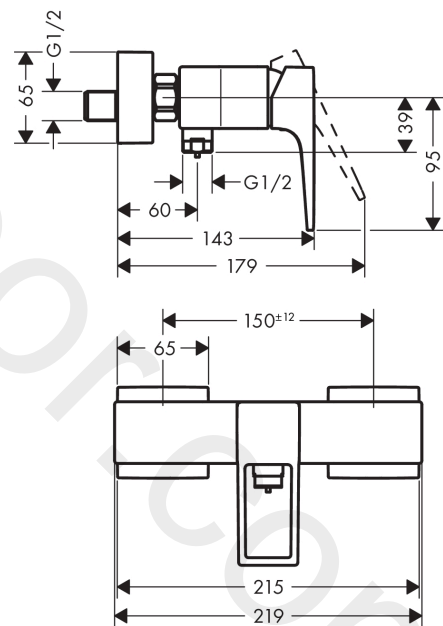

Metropol

Single lever shower mixer for exposed installation with loop handle

Finish: **Chrome** Article Number: **74560000**

Description

product features

- 1 function
- centre distance: 150 ± 12 mm
- maximum flow rate at 3 bar: 16 l/min
- ceramic cartridge
- temperature limitation adjustable
- non-return valve
- with silencer
- hose connection DN15
- connection dimension: DN15
- min. operating pressure: 1 bar
- max. operating pressure: 10 bar
- connection type: s-shaped connections
- WRAS 2304043
- WRAS 2304043 - Approval letter 2304043

Article Details

Price excl. VAT

350,00 £

Product image

Scale drawing

Metropol

Single lever shower mixer for exposed installation with loop handle

Finish: **Chrome** Article Number: **74560000**

Finish: **Chrome** Article Number: **74560000**

Spare part list

Year of production: >04/17

| Pos. | Description | Article Number | Price | PU |
|------|--------------------------------|----------------|---------|----|
| 1 | handle | 93076000 | £ 79,00 | 1 |
| 2 | screw cover | 96338000 | £ 3,30 | 1 |
| 3 | flange | 97406000 | £ 20,50 | 1 |
| 4 | nut | 97209000 | £ 16,10 | 1 |
| 5 | O-Ring 32x2 | 98193000 | £ 3,30 | 1 |
| 6 | cartridge, assy | 92730000 | £ 35,00 | 1 |
| 7 | locking screw for handle | 95140000 | £ 6,10 | 1 |
| 8 | seal | 95008000 | £ 9,00 | 1 |
| 9 | Hose Connection | 96044000 | £ 25,00 | 1 |
| 10 | O-ring 14x2 | 98129000 | £ 3,30 | 1 |
| 11 | set of non return valves DW 15 | 94074000 | £ 16,10 | 1 |
| 12 | set of nuts | 96157000 | £ 35,00 | 1 |
| 13 | connecting thread | 97220000 | £ 16,10 | 1 |
| 14 | O-ring 15x2 | 98163000 | £ 3,30 | 1 |
| 15 | filter packing | 96922000 | £ 9,00 | 1 |
| 16 | escutcheon | 93077000 | £ 51,00 | 1 |
| 17 | set of S-unions (±12 mm) | 94140000 | £ 51,00 | 1 |
| 18 | noise reduction | 96429000 | £ 6,10 | 1 |