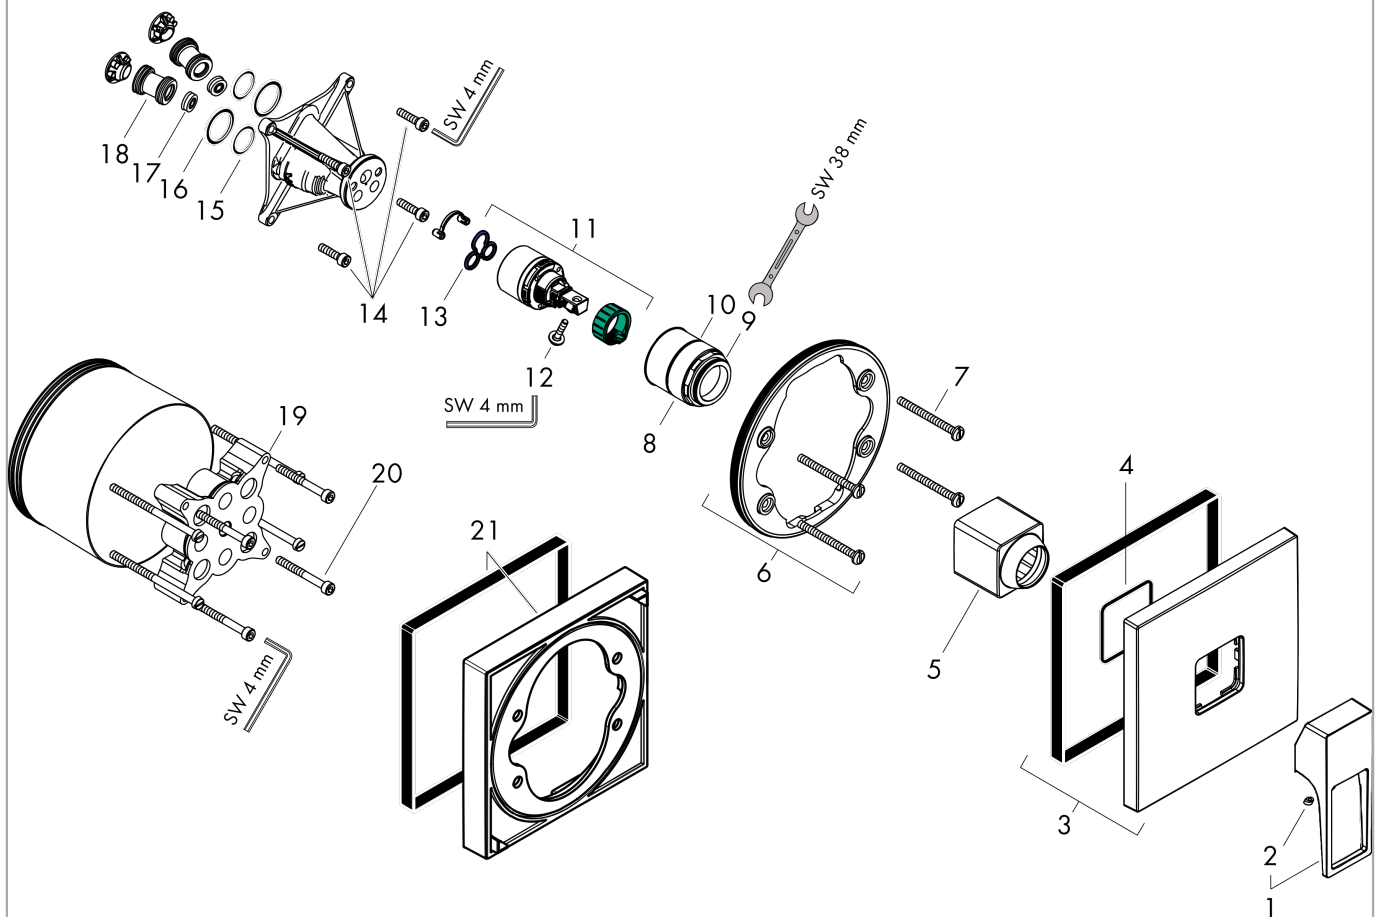

Metropol

Single lever shower mixer for concealed installation with loop handle for iBox universal

Finish: **Chrome** Article Number: **74565000**

Description

product features

- 1 function
- maximum flow rate at 3 bar: 29,3 l/min
- ceramic cartridge
- temperature limitation adjustable
- with silencer
- min. operating pressure: 1 bar
- max. operating pressure: 10 bar
- connection type: basic set

Article Details

Price excl. VAT

312,50 £

Product image

Scale drawing

Flowchart

Metropol

Single lever shower mixer for concealed installation with loop handle for iBox universal

Finish: **Chrome** Article Number: **74565000**

Exploded Drawing

Year of production: >10/20

Metropol

Single lever shower mixer for concealed installation with loop handle for iBox universal

Finish: **Chrome** Article Number: **74565000**

Spare part list

Year of production: >10/20

Pos.	Description	Article Number	Price	PU
1	handle	93076000	£ 79,00	1
2	screw cover	96338000	£ 3,30	1
3	escutcheon 155 / 155 mm	93142000	£ 51,00	1
4	O-ring 54x3	98436000	£ 3,30	1
5	sleeve	93143000	£ 35,00	1
6	holder for escutcheon	98793000	£ 43,00	1
7	set of fixing screws	96454000	£ 9,00	1
8	nut	98796000	£ 43,00	1
9	O-ring 39x1,5	98400000	£ 3,30	1
10	O-ring 30x1,5	98433000	£ 3,30	1
11	cartridge, assy	92730000	£ 35,00	1
12	locking screw for handle	95140000	£ 6,10	1
13	seal	95008000	£ 9,00	1
14	set of screws	96525000	£ 9,00	1
15	O-ring 16x2	98133000	-	1
16	O-Ring 22x2	98185000	£ 3,30	1
17	flow limiter (22 l/min)	95884000	£ 13,30	1
18	noise reduction	94073000	£ 25,00	1
19	extension 25 mm	13595000	-	1
20	set of fixing screws	97747000	£ 3,30	1
21	extension 22 mm	13593000	£ 79,00	1
a	concealed item	01800180	£ 163,00	1
b	adapter for exchanged connections	93181000	£ 275,00	1
c	set of screws	93244000	£ 9,00	1