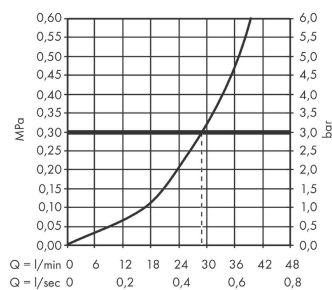

Metropol

Single lever shower mixer for concealed installation with loop handle for iBox universal

Finish: **Chrome** Article Number: **74565000**

Description

product features

- 1 function
- maximum flow rate at 3 bar: 29,3 l/min
- ceramic cartridge
- temperature limitation adjustable
- with silencer
- min. operating pressure: 1 bar
- max. operating pressure: 10 bar
- connection type: basic set

Article Details

Price excl. VAT

312,50 £

Product image

Scale drawing

Flowchart

Metropol

Single lever shower mixer for concealed installation with loop handle for iBox universal