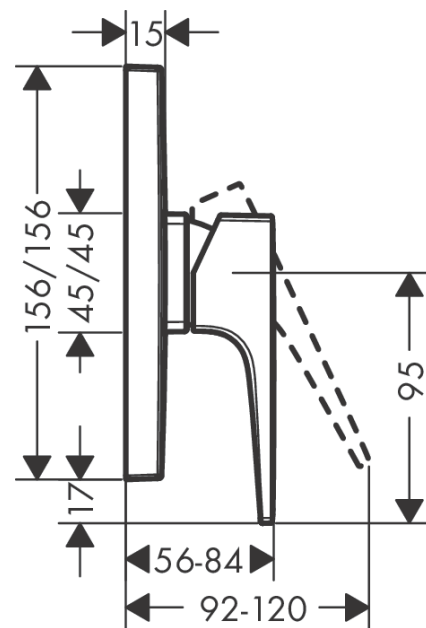

Metropol

Single lever shower mixer for concealed installation with loop handle for iBox universal

Finish: **Chrome** Article Number: **74565000**

Description

product features

- 1 function
- maximum flow rate at 3 bar: 29,3 l/min
- ceramic cartridge
- temperature limitation adjustable
- with silencer
- min. operating pressure: 1 bar
- max. operating pressure: 10 bar
- connection type: basic set

Article Details

Price excl. VAT

312,50 £

Product image

Scale drawing

Flowchart

Metropol

Single lever shower mixer for concealed installation with loop handle for iBox universal

Finish: **Chrome** Article Number: **74565000**

Exploded Drawing

Year of production: >10/20

Metropol

Single lever shower mixer for concealed installation with loop handle for iBox universal

Finish: **Chrome** Article Number: **74565000**

Spare part list

Year of production: >10/20

Pos.	Description	Article Number	Price	PU
1	handle	93076000	£ 79,00	1
2	screw cover	96338000	£ 3,30	1
3	escutcheon 155 / 155 mm	93142000	£ 51,00	1
4	O-ring 54x3	98436000	£ 3,30	1
5	sleeve	93143000	£ 35,00	1
6	holder for escutcheon	98793000	£ 43,00	1
7	set of fixing screws	96454000	£ 9,00	1
8	nut	98796000	£ 43,00	1
9	O-ring 39x1,5	98400000	£ 3,30	1
10	O-ring 30x1,5	98433000	£ 3,30	1
11	cartridge, assy	92730000	£ 35,00	1
12	locking screw for handle	95140000	£ 6,10	1
13	seal	95008000	£ 9,00	1
14	set of screws	96525000	£ 9,00	1
15	O-ring 16x2	98133000	-	1
16	O-Ring 22x2	98185000	£ 3,30	1
17	flow limiter (22 l/min)	95884000	£ 13,30	1
18	noise reduction	94073000	£ 25,00	1
19	extension 25 mm	13595000	-	1
20	set of fixing screws	97747000	£ 3,30	1
21	extension 22 mm	13593000	£ 79,00	1
a	concealed item	01800180	£ 163,00	1
b	adapter for exchanged connections	93181000	£ 275,00	1
c	set of screws	93244000	£ 9,00	1