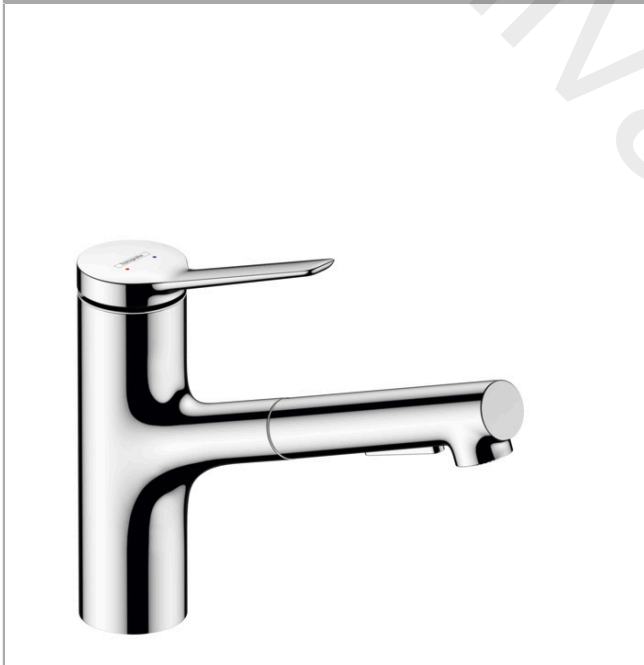

Zesis M33

Single lever kitchen mixer 150, pull-out spray, 2jet

Finish: **Chrome** Article Number: **74800000**

Description

product features

- ComfortZone 150
- swivel range 150°
- laminar spray, shower spray
- lockable shower spray, spray returns through pressing spray diverter and spray returns automatically through handle closing
- quick connect hose
- connection dimension: DN15
- maximum flow rate at 3 bar: 8,2 l/min
- ceramic cartridge
- connection type: G 3/8 connections
- temperature limitation adjustable
- integrated non-return valve
- suitable for continuous flow water heaters
- extension length up to 50 cm

Article Details

Price excl. VAT

180,00 £

Technology

Design awards

Product image

Scale drawing

Zesis M33

Single lever kitchen mixer 150, pull-out spray, 2jet

Finish: **Chrome** Article Number: **74800000**

Flowchart

Zesis M33
Single lever kitchen mixer 150, pull-out spray, 2jet
 Finish: **Chrome** Article Number: **74800000**