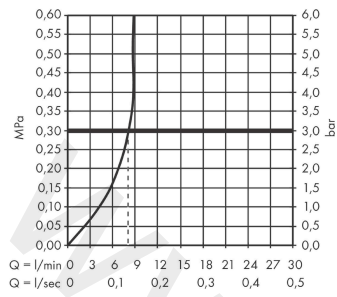

Zesis M33

Single lever kitchen mixer 150, pull-out spray, 2jet

Finish: **Chrome** Article Number: **74800000**

Flowchart