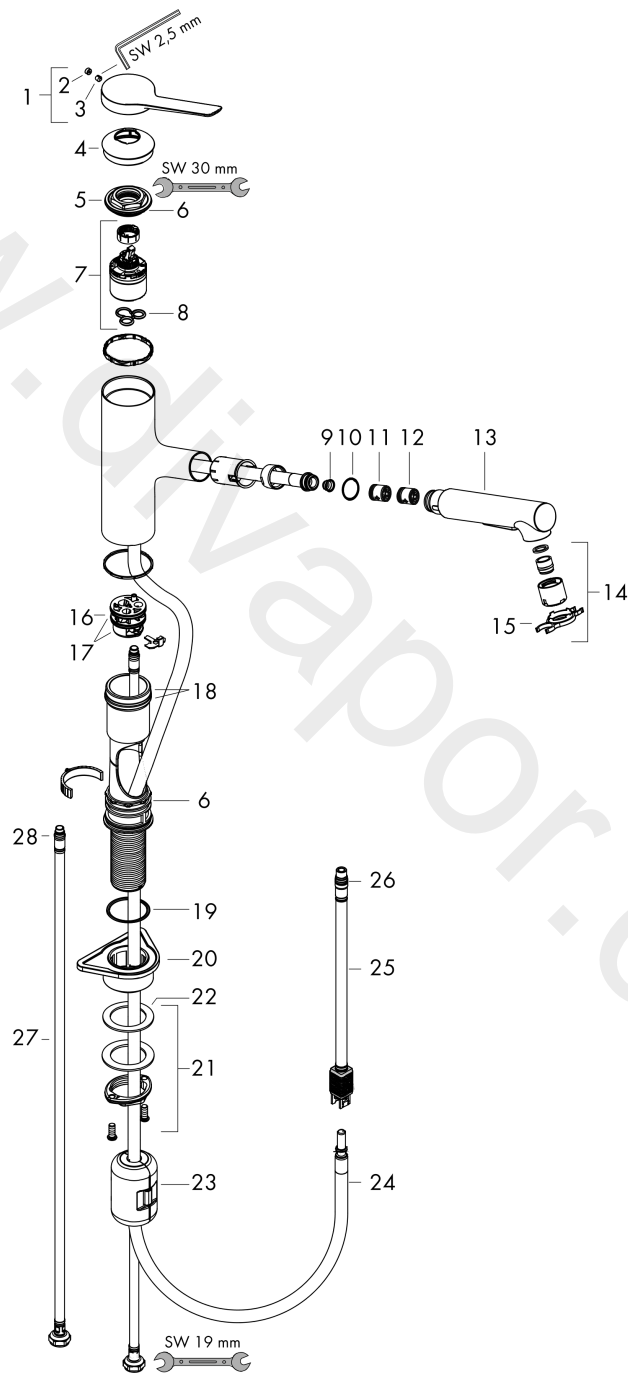

Zesis M33

Single lever kitchen mixer 150, pull-out spray, 2jet

Finish: **Chrome** Article Number: **74800000**

Description

product features

- ComfortZone 150
- swivel range 150°
- laminar spray, shower spray
- lockable shower spray, spray returns through pressing spray diverter and spray returns automatically through handle closing
- quick connect hose
- connection dimension: DN15
- maximum flow rate at 3 bar: 8,2 l/min
- ceramic cartridge
- connection type: G 3/8 connections
- temperature limitation adjustable
- integrated non-return valve
- suitable for continuous flow water heaters
- extension length up to 50 cm

Exploded Drawing

Year of production: >12/21

Zesis M33**Single lever kitchen mixer 150, pull-out spray, 2jet**Finish: **Chrome** Article Number: **74800000****Spare part list**

Year of production: >12/21

Pos.	Description	Article Number	Price	PU
1	handle	94390000	£ 51,00	1
2	screw cover	93735610	£ 9,00	1
3	hollow set screw M5x5	98446000	£ 3,30	1
4	flange	94388000	£ 9,00	1
5	nut	94389000	£ 43,00	1
6	O-ring 41x2	98212000	£ 3,30	1
7	cartridge, assy	93895000	£ 79,00	1
8	seal	95008000	£ 9,00	1
9	filter	97735000	£ 3,30	1
10	O-ring 18x1,5	98231000	£ 3,30	1
11	flow limiter / non return valve	87560000	£ 9,00	1
12	non return valve	87561000	£ 9,00	1
13	handspray	94395000	£ 79,00	1
14	aerator laminar M22x1 (15 l/min)	95909000	£ 51,00	1
15	service tool	95910000	£ 9,00	1
16	adapter for cartridge	95911000	£ 20,50	1
17	O-Ring 30x2	98186000	£ 3,30	1
18	O-ring 37x2	92115000	£ 3,30	1
19	O-Ring 36x2,5	98190000	£ 3,30	1
20	support	97523000	£ 6,10	1
21	fixing set (Ø 34)	95049000	£ 16,10	1
22	lever collar	97548000	£ 3,30	1
23	weight	92500000	£ 43,00	1
24	hose 1,25 m	95506000	£ 79,00	1
25	connection hose 600 mm	92264000	£ 43,00	1
26	O-ring 7x1,5	98422000	£ 3,30	1
27	connection hose 600 mm M8x0,75 G3/8	96510000	£ 25,00	1
28	O-ring 6,6x1,6	93019000	£ 3,30	1
a	adapter for handle	94875000	£ 9,00	1