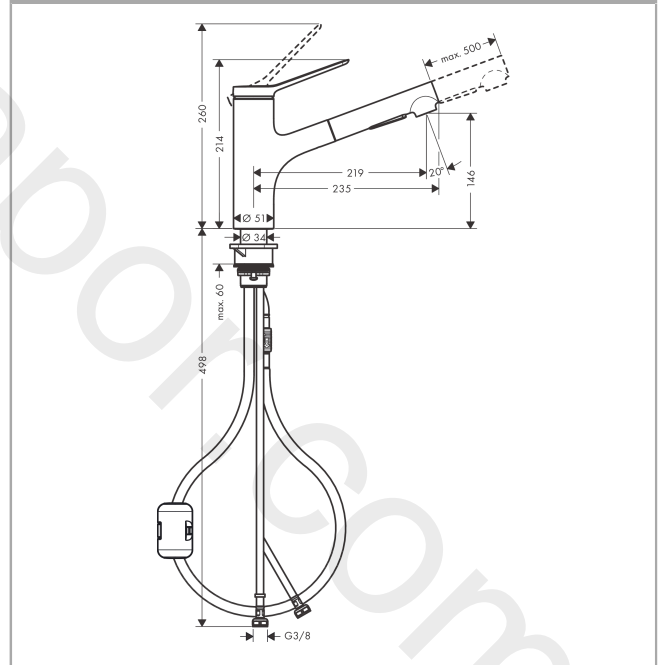

Scale drawing