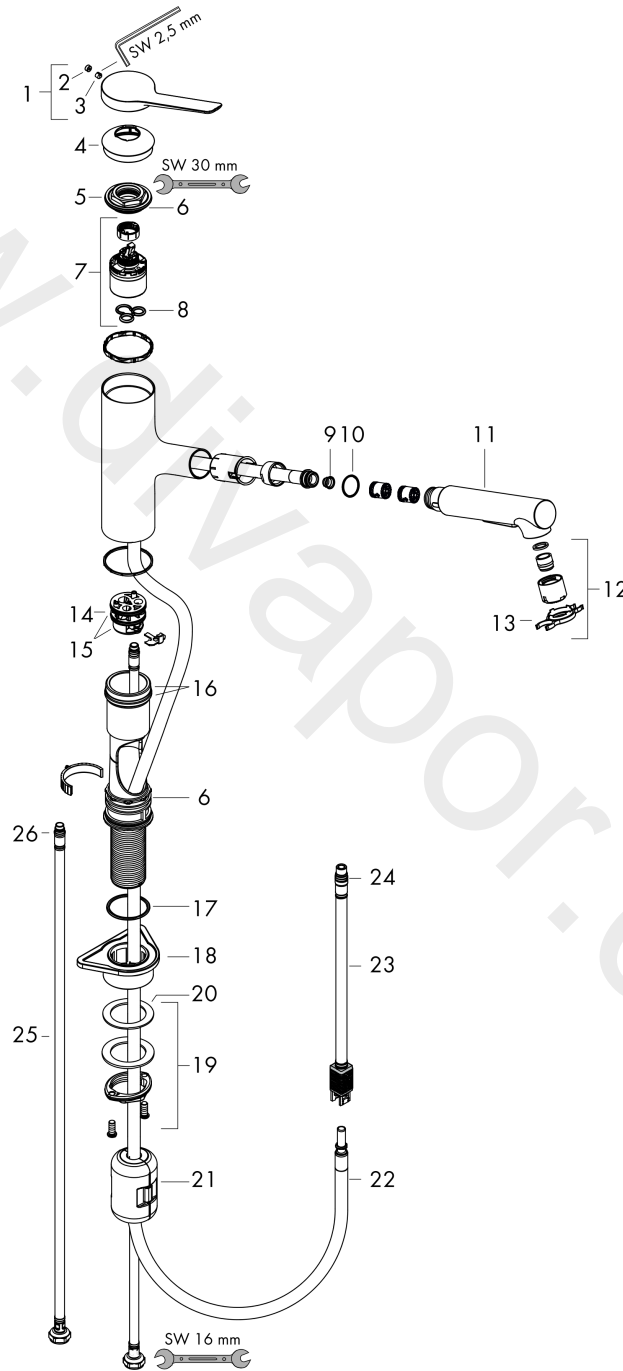

Zesis M33

Single lever kitchen mixer 150, pull-out spray, 2jet

Finish: **Matt Black** Article Number: **74800671**

Description

product features

- ComfortZone 150
- swivel range 150°
- normal spray, shower spray
- lockable shower spray, spray returns through pressing spray diverter and spray returns automatically through handle closing
- quick connect hose
- connection dimension: DN15
- maximum flow rate at 3 bar: 6,6 l/min
- ceramic cartridge
- connection type: G 3/8 connections
- temperature limitation adjustable
- integrated non-return valve
- suitable for continuous flow water heaters

Technology

Design awards

Product image

Zesis M33

Single lever kitchen mixer 150, pull-out spray, 2jet

Finish: **Matt Black** Article Number: **74800671**

Exploded Drawing

Year of production: >10/21

Zesis M33

Single lever kitchen mixer 150, pull-out spray, 2jet

Finish: **Matt Black** Article Number: **74800671**

Spare part list

Year of production: >10/21

Pos.	Description	Article Number	Price	PU
1	handle	94390670	£ 76,00	1
2	screw cover	93735610	£ 9,00	1
3	hollow set screw M5x5	98446000	£ 3,30	1
4	flange	94388670	£ 13,50	1
5	nut	94389000	£ 43,00	1
6	O-ring 41x2	98212000	£ 3,30	1
7	cartridge, assy	93895000	£ 79,00	1
8	seal	95008000	£ 9,00	1
9	filter	97735000	£ 3,30	1
10	O-ring 18x1,5	98231000	£ 3,30	1
12	aerator cpl.	94472001	-	1
13	service tool	95910000	£ 9,00	1
14	adapter for cartridge	95911000	£ 20,50	1
15	O-Ring 30x2	98186000	£ 3,30	1
16	O-ring 37x2	92115000	£ 3,30	1
17	O-Ring 36x2,5	98190000	£ 3,30	1
18	support	97523000	£ 6,10	1
19	fixing set (Ø 34)	95049000	£ 16,10	1
20	lever collar	97548000	£ 3,30	1
21	weight	92500000	£ 43,00	1
22	hose 1,25 m	95506000	£ 79,00	1
23	connection hose 600 mm	92264000	£ 43,00	1
25	connection hose 35½" M8x0,75 3/8"	94267001	£ 35,00	1