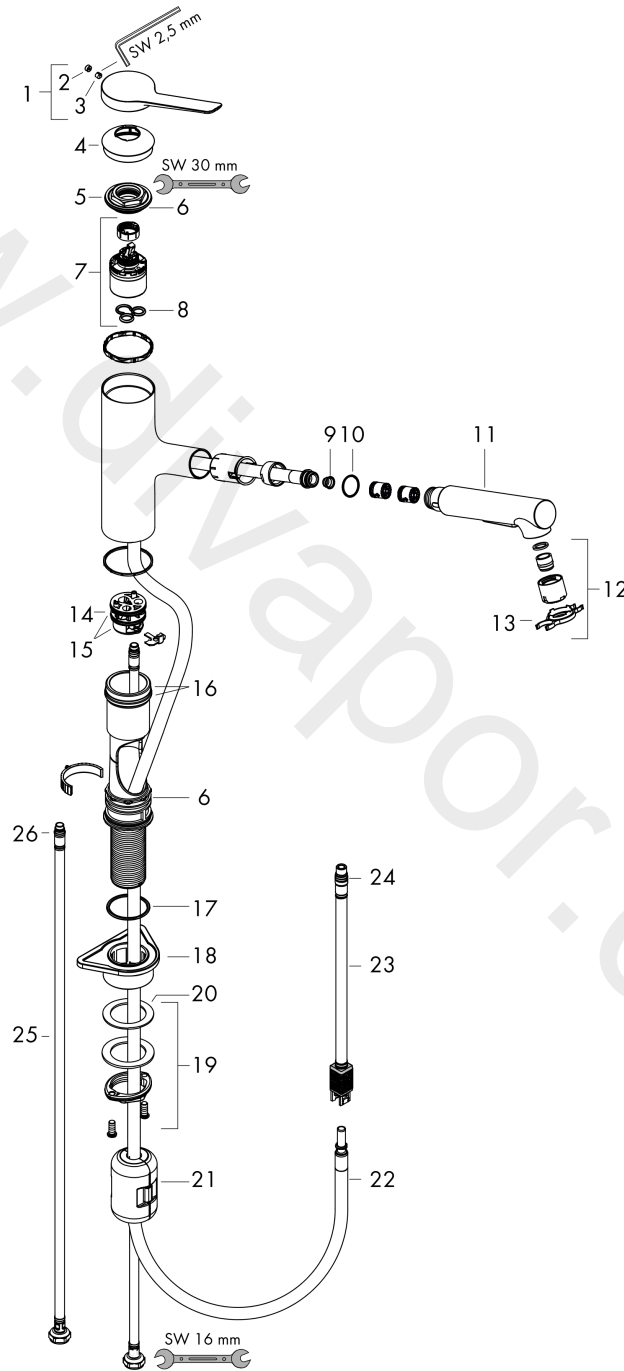

#### product features

- ComfortZone 150
- swivel range 150°
- normal spray, shower spray
- lockable shower spray, spray returns through pressing spray diverter and spray returns automatically through handle closing
- quick connect hose
- connection dimension: DN15
- maximum flow rate at 3 bar: 6,6 l/min
- ceramic cartridge
- connection type: G 3/8 connections
- temperature limitation adjustable
- integrated non-return valve
- suitable for continuous flow water heaters

### Product image

**Zesis M33**

**Single lever kitchen mixer 150, pull-out spray, 2jet**

Finish: **Stainless Steel Optic** Article Number: **74800801**

**Exploded Drawing**

Year of production: >10/21

## Zesis M33

Single lever kitchen mixer 150, pull-out spray, 2jet

Finish: **Stainless Steel Optic** Article Number: **74800801**

### Spare part list

Year of production: >10/21

Pos.	Description	Article Number	Price	PU
1	handle	94390800	£ 76,00	1
2	screw cover	93735610	£ 9,00	1
3	hollow set screw M5x5	98446000	£ 3,30	1
4	flange	94388800	£ 13,50	1
5	nut	94389000	£ 43,00	1
6	O-ring 41x2	98212000	£ 3,30	1
7	cartridge, assy	93895000	£ 79,00	1
8	seal	95008000	£ 9,00	1
9	filter	97735000	£ 3,30	1
10	O-ring 18x1,5	98231000	£ 3,30	1
12	aerator cpl.	94472001	-	1
13	service tool	95910000	£ 9,00	1
14	adapter for cartridge	95911000	£ 20,50	1
15	O-Ring 30x2	98186000	£ 3,30	1
16	O-ring 37x2	92115000	£ 3,30	1
17	O-Ring 36x2,5	98190000	£ 3,30	1
18	support	97523000	£ 6,10	1
19	fixing set (Ø 34)	95049000	£ 16,10	1
20	lever collar	97548000	£ 3,30	1
21	weight	92500000	£ 43,00	1
22	hose 1,25 m	95506000	£ 79,00	1
23	connection hose 600 mm	92264000	£ 43,00	1
25	connection hose 35½" M8x0,75 3/8"	94267001	£ 35,00	1