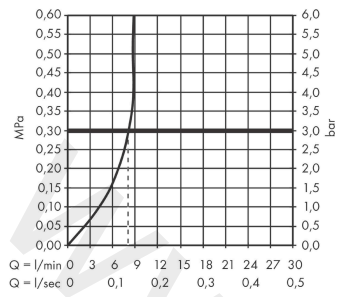

### Scale drawing

**Zesis M33**

**Single lever kitchen mixer 160, pull-out spray, 2jet**

Finish: **Chrome** Article Number: **74801000**

**Flowchart**

**Zesis M33**  
**Single lever kitchen mixer 160, pull-out spray, 2jet**  
 Finish: **Chrome** Article Number: **74801000**