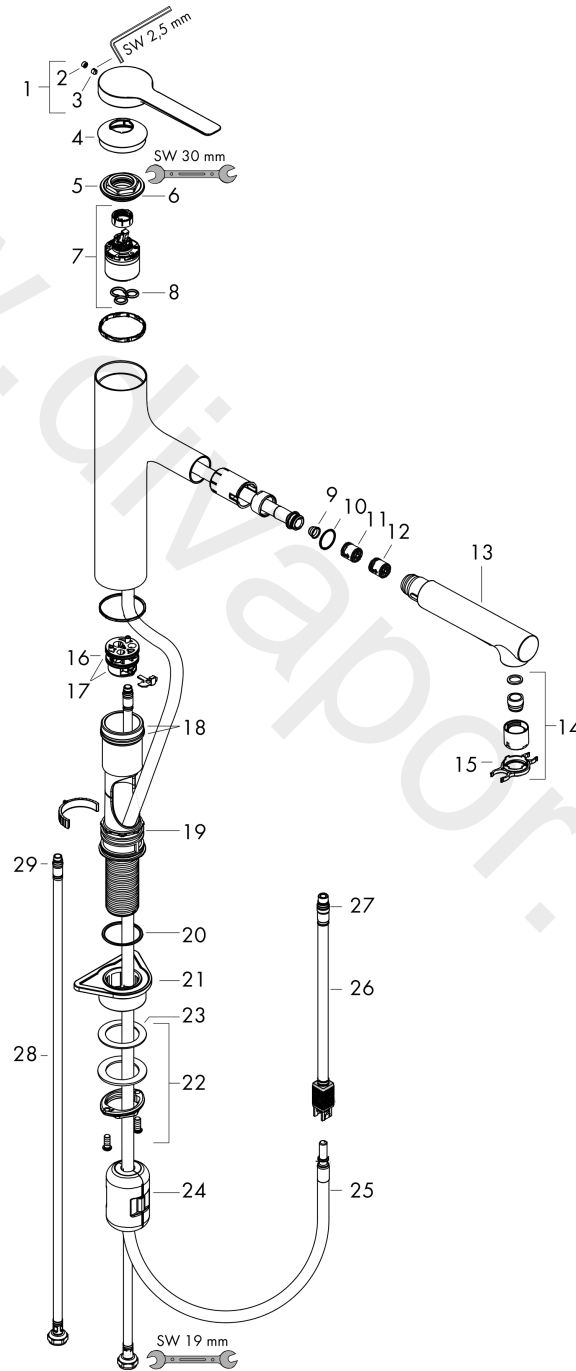

### Scale drawing

**Zesis M33**

**Single lever kitchen mixer 160, pull-out spray, 2jet**

Finish: **Chrome** Article Number: **74801000**

**Flowchart**

**Zesis M33**  
**Single lever kitchen mixer 160, pull-out spray, 2jet**  
 Finish: **Chrome** Article Number: **74801000**

**Exploded Drawing**

Year of production: >12/21

**Zesis M33****Single lever kitchen mixer 160, pull-out spray, 2jet**Finish: **Chrome** Article Number: **74801000****Spare part list**

Year of production: &gt;12/21

Pos.	Description	Article Number	Price	PU
1	handle	94391000	£ 43,00	1
2	screw cover	93735610	£ 9,00	1
3	hollow set screw M5x5	98446000	£ 3,30	1
4	flange	94388000	£ 9,00	1
5	nut	94389000	£ 43,00	1
6	O-ring 41x2	98212000	£ 3,30	1
7	cartridge, assy	93895000	£ 79,00	1
8	seal	95008000	£ 9,00	1
9	filter	97735000	£ 3,30	1
10	O-ring 18x1,5	98231000	£ 3,30	1
11	flow limiter / non return valve	87560000	£ 9,00	1
12	non return valve	87561000	£ 9,00	1
13	handspray	94395000	£ 79,00	1
14	aerator laminar M22x1 (15 l/min)	95909000	£ 51,00	1
15	service tool	95910000	£ 9,00	1
16	adapter for cartridge	95911000	£ 20,50	1
17	O-Ring 30x2	98186000	£ 3,30	1
18	O-ring 37x2	92115000	£ 3,30	1
19	O-ring 44x2	94394000	£ 3,30	1
20	O-ring 39x2	98158000	£ 3,30	1
21	support	97523000	£ 6,10	1
22	fixing set (Ø 34)	95049000	£ 16,10	1
23	lever collar	97548000	£ 3,30	1
24	weight	92500000	£ 43,00	1
25	hose 1,25 m	95506000	£ 79,00	1
26	connection hose 600 mm	92264000	£ 43,00	1
27	connection hose	94267000	£ 43,00	1
28	O-ring 6,6x1,6	93019000	£ 3,30	1