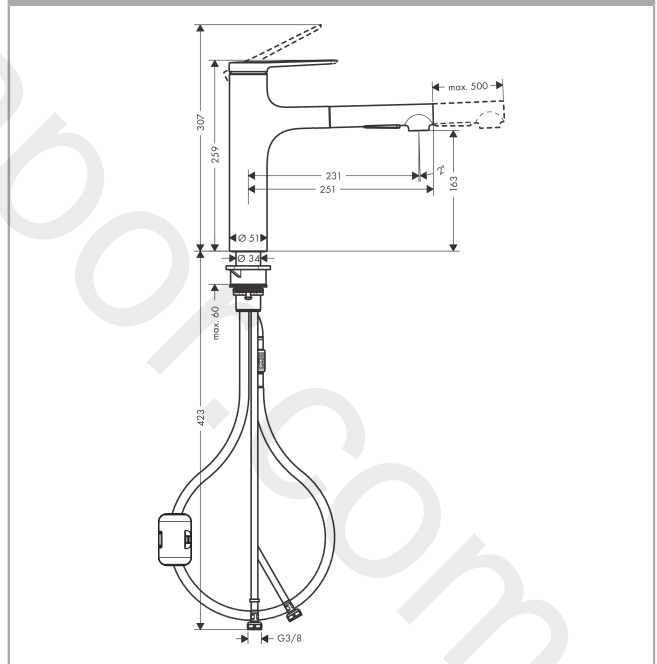

Scale drawing