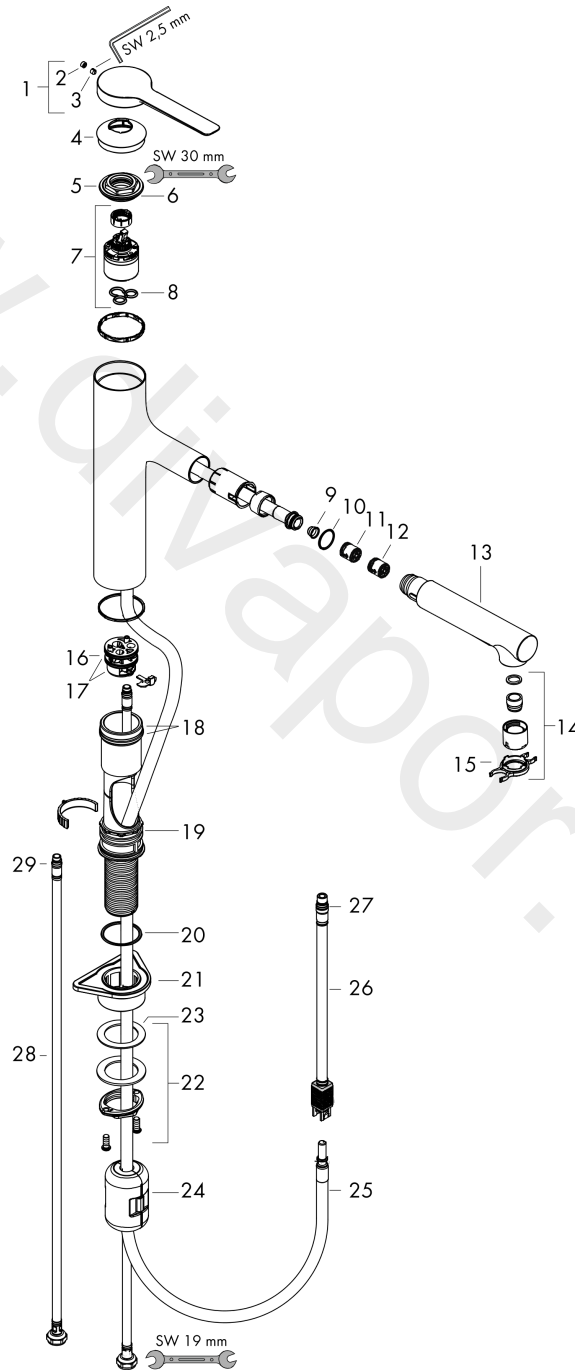

Zesis M33

Single lever kitchen mixer 160, pull-out spray, 2jet

Finish: **Matt Black** Article Number: **74801670**

Description

product features

- ComfortZone 160
- swivel range 150°
- laminar spray, shower spray
- lockable shower spray, spray returns through pressing spray diverter and spray returns automatically through handle closing
- MagFit magnetic shower support
- quick connect hose
- connection dimension: DN15
- maximum flow rate at 3 bar: 8,2 l/min
- ceramic cartridge
- connection type: G 3/8 connections
- temperature limitation adjustable
- integrated non-return valve
- suitable for continuous flow water heaters
- extension length up to 50 cm

Exploded Drawing

Year of production: >12/21

Zesis M33**Single lever kitchen mixer 160, pull-out spray, 2jet**Finish: **Matt Black** Article Number: **74801670****Spare part list**

Year of production: >12/21

Pos.	Description	Article Number	Price	PU
1	handle	94391670	£ 64,00	1
2	hollow set screw M5x5	98446000	£ 3,30	1
3	screw cover	93735610	£ 9,00	1
4	flange	94388670	£ 13,50	1
5	nut	94389000	£ 43,00	1
6	O-ring 41x2	98212000	£ 3,30	1
7	cartridge, assy	93895000	£ 79,00	1
8	seal	95008000	£ 9,00	1
9	filter	97735000	£ 3,30	1
10	O-ring 18x1,5	98231000	£ 3,30	1
11	handspray	94395670	£ 118,00	1
12	aerator laminar M22x1 (15 l/min)	95909000	£ 51,00	1
13	service tool	95910000	£ 9,00	1
14	adapter for cartridge	95911000	£ 20,50	1
15	O-Ring 30x2	98186000	£ 3,30	1
16	O-ring 37x2	92115000	£ 3,30	1
17	O-ring 44x2	94394000	£ 3,30	1
18	O-ring 39x2	98158000	£ 3,30	1
19	support	97523000	£ 6,10	1
20	fixing set (Ø 34)	95049000	£ 16,10	1
21	lever collar	97548000	£ 3,30	1
22	weight	92500000	£ 43,00	1
23	hose 1,25 m	95506000	£ 79,00	1
24	connection hose 600 mm	92264000	£ 43,00	1
25	O-ring 7x1,5	98422000	£ 3,30	1
26	connection hose	94267000	£ 43,00	1
27	O-ring 6,6x1,6	93019000	£ 3,30	1