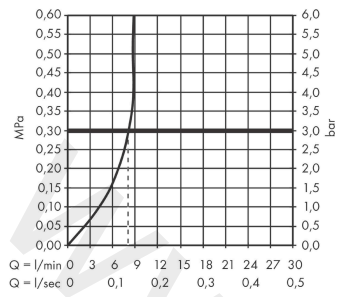

Zesis M33

Single lever kitchen mixer 160, pull-out spray, 2jet

Finish: **Matt Black** Article Number: **74801670**

Flowchart