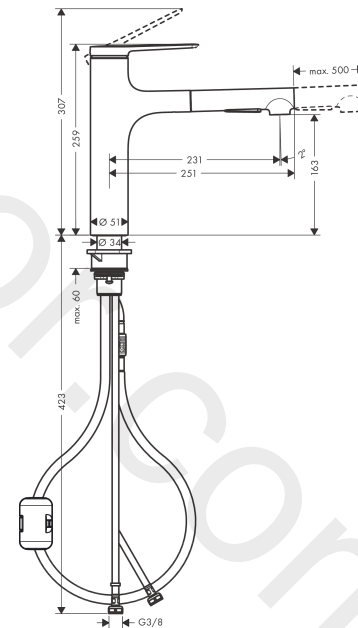

Scale drawing