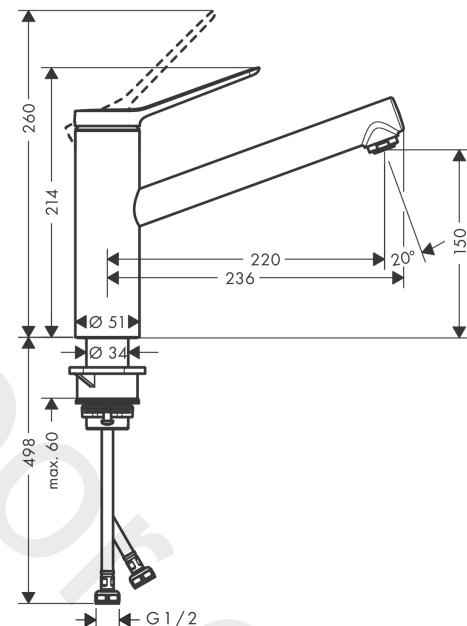

Zesis M33

Single lever kitchen mixer 150, 1jet

Finish: **Chrome** Article Number: **74802007**

Description

product features

- ComfortZone 150
- swivel range adjustable in 3 steps 60°, 110° or 360°
- normal spray
- connection dimension: DN15
- maximum flow rate at 3 bar: 4,9 l/min
- ceramic cartridge
- connection type: G ½ connections
- temperature limitation adjustable
- suitable for continuous flow water heaters

Technology

Design awards

Product image

Scale drawing

Flowchart

Zesis M33
Single lever kitchen mixer 150, 1jet
 Finish: **Chrome** Article Number: **74802007**

Exploded Drawing

Year of production: >10/21

Zesis M33

Single lever kitchen mixer 150, 1jet

Finish: **Chrome** Article Number: **74802007**

Spare part list

Year of production: >10/21

Pos.	Description	Article Number	Price	PU
1	handle	94390000	£ 51,00	1
2	hollow set screw M5x5	98446000	£ 3,30	1
3	screw cover	93735610	£ 9,00	1
4	flange	94388000	£ 9,00	1
5	nut	94389000	£ 43,00	1
6	O-ring 41x2	98212000	£ 3,30	1
7	cartridge, assy	93895000	£ 79,00	1
8	seal	95008000	£ 9,00	1
9	aerator M24x1 (15 l/min)	13913000	£ 14,00	1
10	adapter for cartridge	98750000	£ 13,30	1
11	O-Ring 30x2	98186000	£ 3,30	1
12	sealing set	98702000	£ 9,00	1
13	O-Ring 36x2,5	98190000	£ 3,30	1
14	support	97523000	£ 6,10	1
15	fixing set (Ø 34)	95049000	£ 16,10	1
16	lever collar	97548000	£ 3,30	1
17	connection hose 600 mm M8x0,75 G1/2	92482000	£ 43,00	1
18	O-ring 7x1,5	98422000	£ 3,30	1