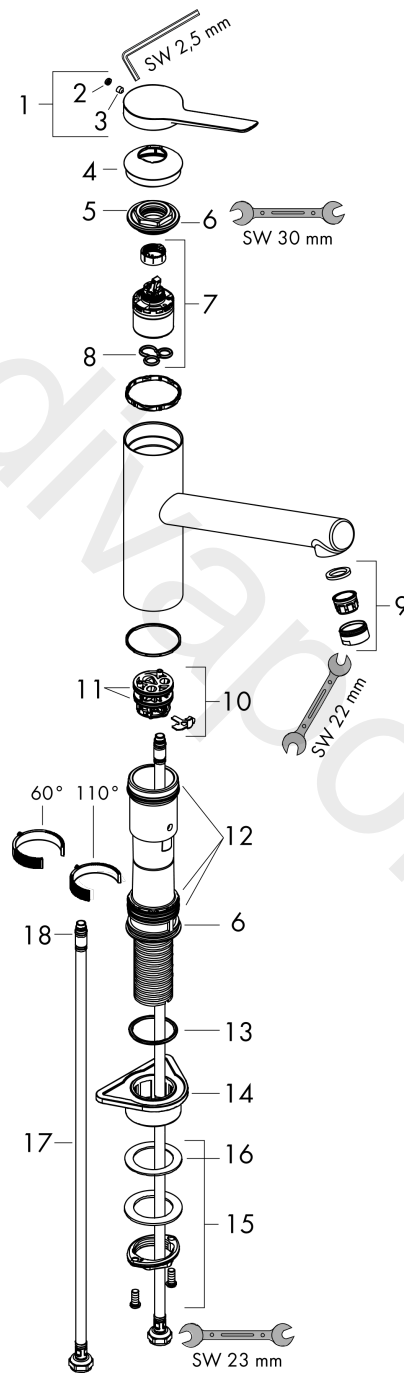

Zesis M33

Single lever kitchen mixer 150, 1jet

Finish: **Chrome** Article Number: **74802007**

Description

product features

- ComfortZone 150
- swivel range adjustable in 3 steps 60°, 110° or 360°
- normal spray
- connection dimension: DN15
- maximum flow rate at 3 bar: 4,9 l/min
- ceramic cartridge
- connection type: G ½ connections
- temperature limitation adjustable
- suitable for continuous flow water heaters

Technology

Design awards

Product image

Scale drawing

Flowchart

Zesis M33
Single lever kitchen mixer 150, 1jet
 Finish: **Chrome** Article Number: **74802007**

Exploded Drawing

Year of production: >10/21

Zesis M33

Single lever kitchen mixer 150, 1jet

Finish: **Chrome** Article Number: **74802007**

Spare part list

Year of production: >10/21

Pos.	Description	Article Number	Price	PU
1	handle	94390000	£ 51,00	1
2	hollow set screw M5x5	98446000	£ 3,30	1
3	screw cover	93735610	£ 9,00	1
4	flange	94388000	£ 9,00	1
5	nut	94389000	£ 43,00	1
6	O-ring 41x2	98212000	£ 3,30	1
7	cartridge, assy	93895000	£ 79,00	1
8	seal	95008000	£ 9,00	1
9	aerator M24x1 (15 l/min)	13913000	£ 14,00	1
10	adapter for cartridge	98750000	£ 13,30	1
11	O-Ring 30x2	98186000	£ 3,30	1
12	sealing set	98702000	£ 9,00	1
13	O-Ring 36x2,5	98190000	£ 3,30	1
14	support	97523000	£ 6,10	1
15	fixing set (Ø 34)	95049000	£ 16,10	1
16	lever collar	97548000	£ 3,30	1
17	connection hose 600 mm M8x0,75 G1/2	92482000	£ 43,00	1
18	O-ring 7x1,5	98422000	£ 3,30	1