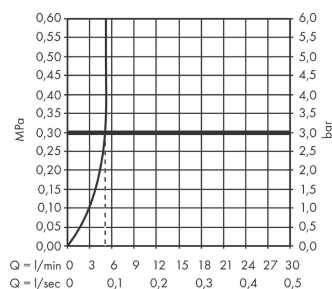

Zesis M33

Single lever kitchen mixer 150, 1jet

Finish: **Chrome** Article Number: **74802007**

Description

product features

- ComfortZone 150
- swivel range adjustable in 3 steps 60°, 110° or 360°
- normal spray
- connection dimension: DN15
- maximum flow rate at 3 bar: 4,9 l/min
- ceramic cartridge
- connection type: G ½ connections
- temperature limitation adjustable
- suitable for continuous flow water heaters

Technology

Design awards

Product image

Scale drawing

Flowchart

Zesis M33
Single lever kitchen mixer 150, 1jet
 Finish: **Chrome** Article Number: **74802007**

Exploded Drawing

Year of production: >10/21