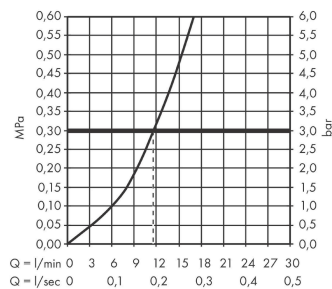

Zesis M33

Single lever kitchen mixer 150, 1jet

Finish: **Matt Black** Article Number: **74802670**

Description

product features

- ComfortZone 150
- swivel range adjustable in 3 steps 60°, 110° or 360°
- normal spray
- connection dimension: DN15
- maximum flow rate at 3 bar: 11,6 l/min
- ceramic cartridge
- connection type: G 3/8 connections
- temperature limitation adjustable
- suitable for continuous flow water heaters

Article Details

Price excl. VAT

169,00 £

Technology

Design awards

Product image

Scale drawing

Flowchart