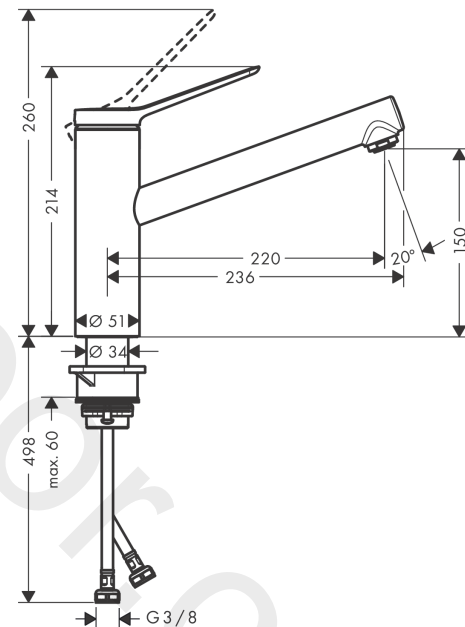

Zesis M33

Single lever kitchen mixer 150, 1jet

Finish: **Matt Black** Article Number: **74802670**

Description

product features

- ComfortZone 150
- swivel range adjustable in 3 steps 60°, 110° or 360°
- normal spray
- connection dimension: DN15
- maximum flow rate at 3 bar: 11,6 l/min
- ceramic cartridge
- connection type: G 3/8 connections
- temperature limitation adjustable
- suitable for continuous flow water heaters

Article Details

Price excl. VAT

169,00 £

Technology

Design awards

Product image

Scale drawing

Flowchart

Zesis M33

Single lever kitchen mixer 150, 1jet

Finish: Matt Black Article Number: 74802670

Exploded Drawing

Year of production: >10/21

Zesis M33

Single lever kitchen mixer 150, 1jet

Finish: **Matt Black** Article Number: **74802670**

Spare part list

Year of production: >10/21

Pos.	Description	Article Number	Price	PU
1	handle	94390670	£ 76,00	1
2	screw cover	93735610	£ 9,00	1
3	hollow set screw M5x5	98446000	£ 3,30	1
4	flange	94388670	£ 13,50	1
5	nut	94389000	£ 43,00	1
6	O-ring 41x2	98212000	£ 3,30	1
7	cartridge, assy	93895000	£ 79,00	1
8	seal	95008000	£ 9,00	1
9	aerator M24x1 (15 l/min)	13913670	£ 25,00	1
10	adapter for cartridge	98750000	£ 13,30	1
11	O-Ring 30x2	98186000	£ 3,30	1
12	sealing set	98702000	£ 9,00	1
13	O-Ring 36x2,5	98190000	£ 3,30	1
14	support	97523000	£ 6,10	1
15	fixing set (Ø 34)	95049000	£ 16,10	1
16	lever collar	97548000	£ 3,30	1
17	connection hose 600 mm M8x0,75 G3/8	96510000	£ 25,00	1
18	O-ring 7x1,5	98422000	£ 3,30	1