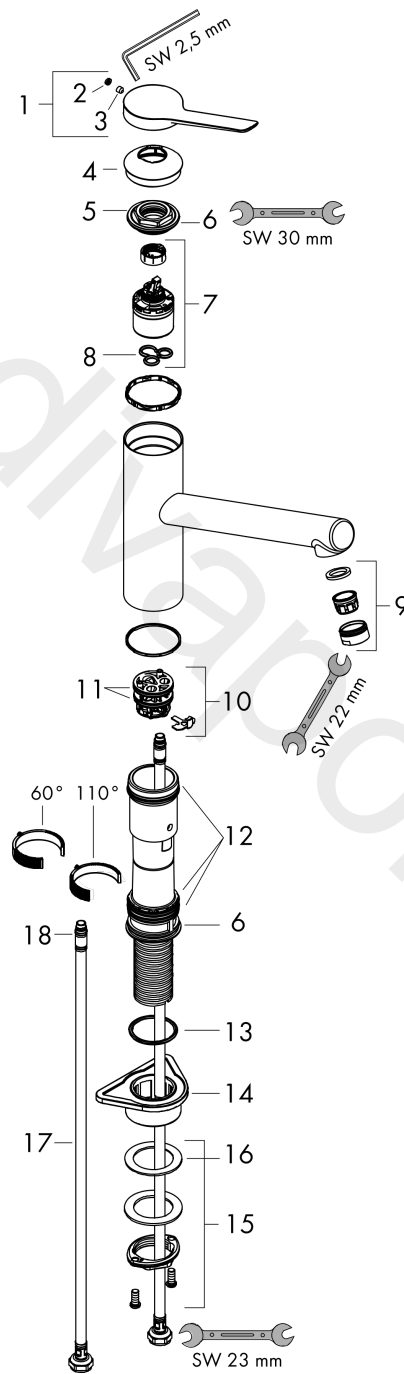

Zesis M33

Single lever kitchen mixer 150, 1jet

Finish: **Matt Black** Article Number: **74802670**

Description

product features

- ComfortZone 150
- swivel range adjustable in 3 steps 60°, 110° or 360°
- normal spray
- connection dimension: DN15
- maximum flow rate at 3 bar: 11,6 l/min
- ceramic cartridge
- connection type: G 3/8 connections
- temperature limitation adjustable
- suitable for continuous flow water heaters

Article Details

Price excl. VAT

169,00 £

Technology

Design awards

Product image

Scale drawing

Flowchart

Zesis M33

Single lever kitchen mixer 150, 1jet

Finish: Matt Black Article Number: 74802670

Exploded Drawing

Year of production: >10/21

Zesis M33

Single lever kitchen mixer 150, 1jet

Finish: **Matt Black** Article Number: **74802670**

Spare part list

Year of production: >10/21

Pos.	Description	Article Number	Price	PU
1	handle	94390670	£ 76,00	1
2	screw cover	93735610	£ 9,00	1
3	hollow set screw M5x5	98446000	£ 3,30	1
4	flange	94388670	£ 13,50	1
5	nut	94389000	£ 43,00	1
6	O-ring 41x2	98212000	£ 3,30	1
7	cartridge, assy	93895000	£ 79,00	1
8	seal	95008000	£ 9,00	1
9	aerator M24x1 (15 l/min)	13913670	£ 25,00	1
10	adapter for cartridge	98750000	£ 13,30	1
11	O-Ring 30x2	98186000	£ 3,30	1
12	sealing set	98702000	£ 9,00	1
13	O-Ring 36x2,5	98190000	£ 3,30	1
14	support	97523000	£ 6,10	1
15	fixing set (Ø 34)	95049000	£ 16,10	1
16	lever collar	97548000	£ 3,30	1
17	connection hose 600 mm M8x0,75 G3/8	96510000	£ 25,00	1
18	O-ring 7x1,5	98422000	£ 3,30	1