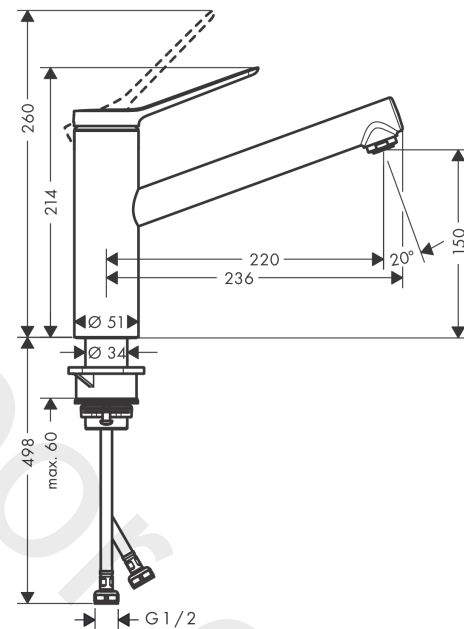

#### product features

- ComfortZone 150
- swivel range adjustable in 3 steps 60°, 110° or 360°
- normal spray
- connection dimension: DN15
- maximum flow rate at 3 bar: 4,9 l/min
- ceramic cartridge
- connection type: G ½ connections
- temperature limitation adjustable
- suitable for continuous flow water heaters

### Scale drawing

Finish: **Matt Black** Article Number: **74802677**

**Spare part list**

Year of production: >10/21

Pos.	Description	Article Number	Price	PU
1	handle	94390670	£ 76,00	1
2	hollow set screw M5x5	98446000	£ 3,30	1
3	screw cover	93735610	£ 9,00	1
4	flange	94388670	£ 13,50	1
5	nut	94389000	£ 43,00	1
6	O-ring 41x2	98212000	£ 3,30	1
7	cartridge, assy	93895000	£ 79,00	1
8	seal	95008000	£ 9,00	1
9	adapter for cartridge	98750000	£ 13,30	1
10	O-Ring 30x2	98186000	£ 3,30	1
11	sealing set	98702000	£ 9,00	1
12	O-Ring 36x2,5	98190000	£ 3,30	1
13	support	97523000	£ 6,10	1
14	fixing set (Ø 34)	95049000	£ 16,10	1
15	lever collar	97548000	£ 3,30	1
16	connection hose 600 mm M8x0,75 G1/2	92482000	£ 43,00	1
17	O-ring 7x1,5	98422000	£ 3,30	1