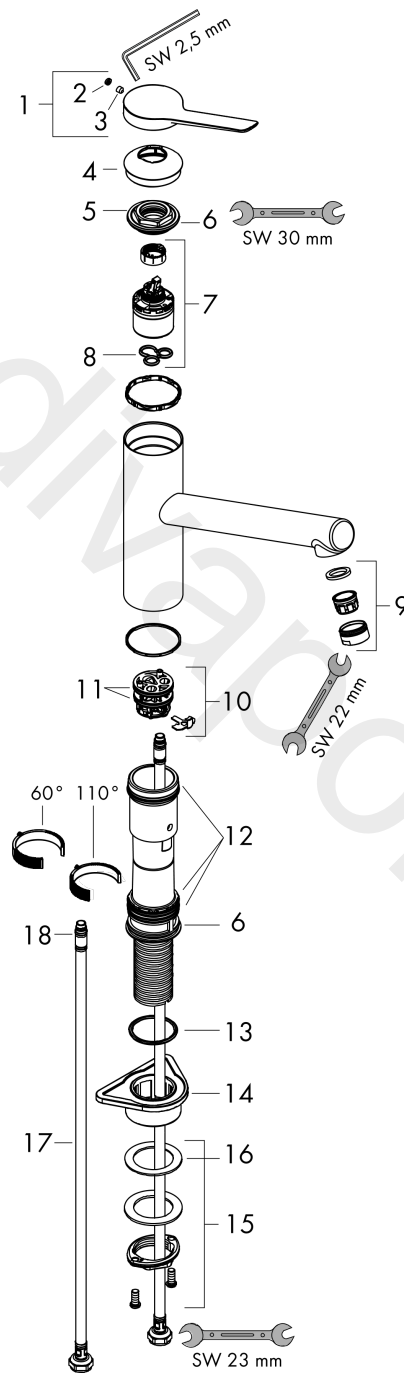

#### product features

- ComfortZone 150
- swivel range adjustable in 3 steps 60°, 110° or 360°
- normal spray
- connection dimension: DN15
- maximum flow rate at 3 bar: 4,9 l/min
- ceramic cartridge
- connection type: G ½ connections
- temperature limitation adjustable
- suitable for continuous flow water heaters

### Scale drawing

### Flowchart

Zesis M33

Single lever kitchen mixer 150, 1jet

Finish: Matt Black Article Number: 74802677

Exploded Drawing

Year of production: >10/21

**Zesis M33**

**Single lever kitchen mixer 150, 1jet**

Finish: **Matt Black** Article Number: **74802677**

**Spare part list**

Year of production: >10/21

Pos.	Description	Article Number	Price	PU
1	handle	94390670	£ 76,00	1
2	hollow set screw M5x5	98446000	£ 3,30	1
3	screw cover	93735610	£ 9,00	1
4	flange	94388670	£ 13,50	1
5	nut	94389000	£ 43,00	1
6	O-ring 41x2	98212000	£ 3,30	1
7	cartridge, assy	93895000	£ 79,00	1
8	seal	95008000	£ 9,00	1
9	adapter for cartridge	98750000	£ 13,30	1
10	O-Ring 30x2	98186000	£ 3,30	1
11	sealing set	98702000	£ 9,00	1
12	O-Ring 36x2,5	98190000	£ 3,30	1
13	support	97523000	£ 6,10	1
14	fixing set (Ø 34)	95049000	£ 16,10	1
15	lever collar	97548000	£ 3,30	1
16	connection hose 600 mm M8x0,75 G1/2	92482000	£ 43,00	1
17	O-ring 7x1,5	98422000	£ 3,30	1