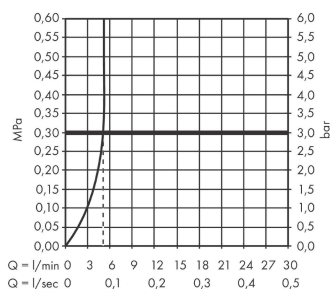

Zesis M33

Single lever kitchen mixer 150, 1jet

Finish: **Matt Black** Article Number: **74802677**

Description

product features

- ComfortZone 150
- swivel range adjustable in 3 steps 60°, 110° or 360°
- normal spray
- connection dimension: DN15
- maximum flow rate at 3 bar: 4,9 l/min
- ceramic cartridge
- connection type: G ½ connections
- temperature limitation adjustable
- suitable for continuous flow water heaters

Technology

Design awards

Product image

Scale drawing

Flowchart