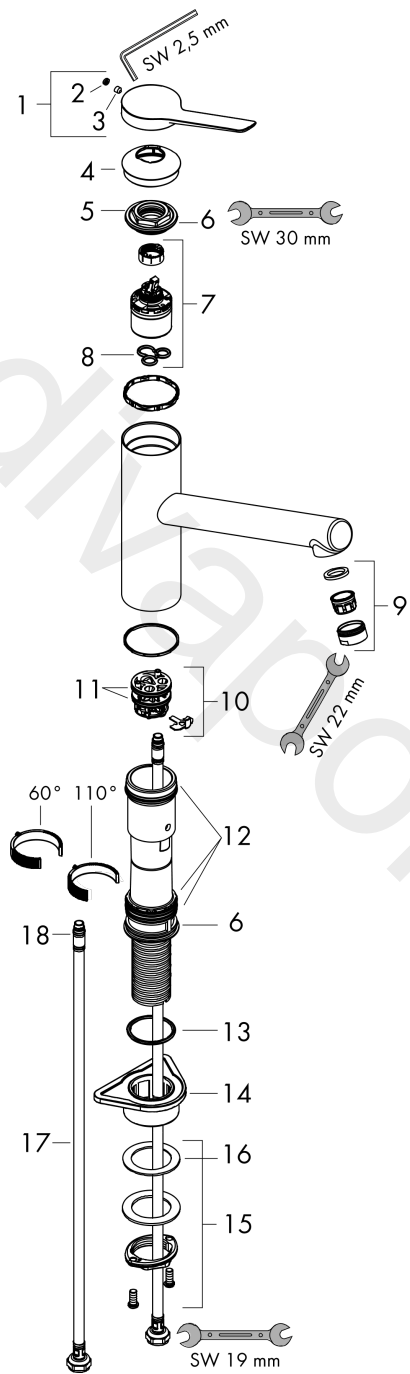

Zesis M33

Single lever kitchen mixer 150, 1jet

Finish: **Stainless Steel Finish** Article Number: **74802800**

Description

product features

- ComfortZone 150
- swivel range adjustable in 3 steps 60°, 110° or 360°
- normal spray
- connection dimension: DN15
- maximum flow rate at 3 bar: 11,6 l/min
- ceramic cartridge
- connection type: G 3/8 connections
- temperature limitation adjustable
- suitable for continuous flow water heaters

Article Details

Price excl. VAT

169,00 £

Technology

Design awards

Product image

Scale drawing

Flowchart

Zesis M33

Single lever kitchen mixer 150, 1jet

Finish: **Stainless Steel Finish** Article Number: **74802800**

Exploded Drawing

Year of production: >10/21

Zesis M33

Single lever kitchen mixer 150, 1jet

Finish: **Stainless Steel Finish** Article Number: **74802800**

Spare part list

Year of production: >10/21

Pos.	Description	Article Number	Price	PU
1	handle	94390800	£ 76,00	1
2	screw cover	93735610	£ 9,00	1
3	hollow set screw M5x5	98446000	£ 3,30	1
4	flange	94388800	£ 13,50	1
5	nut	94389000	£ 43,00	1
6	O-ring 41x2	98212000	£ 3,30	1
7	cartridge, assy	93895000	£ 79,00	1
8	seal	95008000	£ 9,00	1
9	aerator M24x1 (15 l/min)	13913800	£ 25,00	1
10	adapter for cartridge	98750000	£ 13,30	1
11	O-Ring 30x2	98186000	£ 3,30	1
12	sealing set	98702000	£ 9,00	1
13	O-Ring 36x2,5	98190000	£ 3,30	1
14	support	97523000	£ 6,10	1
15	fixing set (Ø 34)	95049000	£ 16,10	1
16	lever collar	97548000	£ 3,30	1
17	connection hose 600 mm M8x0,75 G3/8	96510000	£ 25,00	1
18	O-ring 7x1,5	98422000	£ 3,30	1
a	set of adapters	93395000	£ 25,00	1