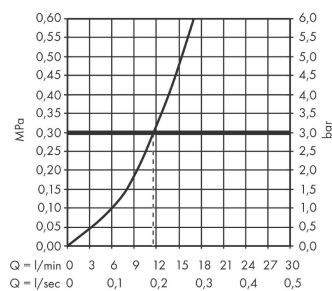

Zesis M33

Single lever kitchen mixer 150, 1jet

Finish: **Stainless Steel Finish** Article Number: **74802800**

Description

product features

- ComfortZone 150
- swivel range adjustable in 3 steps 60°, 110° or 360°
- normal spray
- connection dimension: DN15
- maximum flow rate at 3 bar: 11,6 l/min
- ceramic cartridge
- connection type: G 3/8 connections
- temperature limitation adjustable
- suitable for continuous flow water heaters

Article Details

Price excl. VAT

169,00 £

Technology

Design awards

Product image

Scale drawing

Flowchart