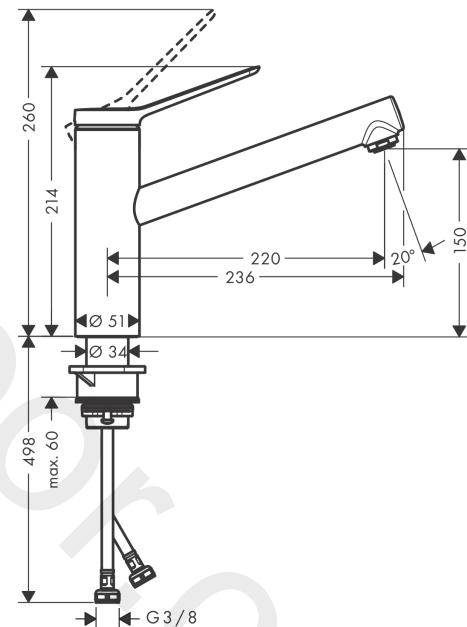

Zesis M33

Single lever kitchen mixer 150, 1jet

Finish: **Stainless Steel Finish** Article Number: **74802800**

Description

product features

- ComfortZone 150
- swivel range adjustable in 3 steps 60°, 110° or 360°
- normal spray
- connection dimension: DN15
- maximum flow rate at 3 bar: 11,6 l/min
- ceramic cartridge
- connection type: G 3/8 connections
- temperature limitation adjustable
- suitable for continuous flow water heaters

Article Details

Price excl. VAT

169,00 £

Technology

Design awards

Product image

Scale drawing

Flowchart

Zesis M33

Single lever kitchen mixer 150, 1jet

Finish: **Stainless Steel Finish** Article Number: **74802800**

Exploded Drawing

Year of production: >10/21

Zesis M33

Single lever kitchen mixer 150, 1jet

Finish: **Stainless Steel Finish** Article Number: **74802800**

Spare part list

Year of production: >10/21

Pos.	Description	Article Number	Price	PU
1	handle	94390800	£ 76,00	1
2	screw cover	93735610	£ 9,00	1
3	hollow set screw M5x5	98446000	£ 3,30	1
4	flange	94388800	£ 13,50	1
5	nut	94389000	£ 43,00	1
6	O-ring 41x2	98212000	£ 3,30	1
7	cartridge, assy	93895000	£ 79,00	1
8	seal	95008000	£ 9,00	1
9	aerator M24x1 (15 l/min)	13913800	£ 25,00	1
10	adapter for cartridge	98750000	£ 13,30	1
11	O-Ring 30x2	98186000	£ 3,30	1
12	sealing set	98702000	£ 9,00	1
13	O-Ring 36x2,5	98190000	£ 3,30	1
14	support	97523000	£ 6,10	1
15	fixing set (Ø 34)	95049000	£ 16,10	1
16	lever collar	97548000	£ 3,30	1
17	connection hose 600 mm M8x0,75 G3/8	96510000	£ 25,00	1
18	O-ring 7x1,5	98422000	£ 3,30	1
a	set of adapters	93395000	£ 25,00	1