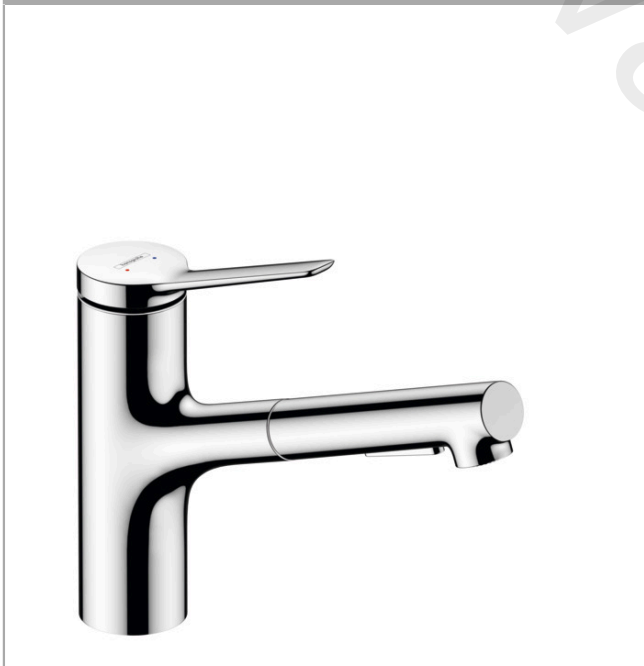

Zesis M33

Single lever kitchen mixer 150, pull-out spray, 2jet, sBox lite

Finish: **Chrome** Article Number: **74803000**

Description

product features

- ComfortZone 150
- swivel range 150°
- laminar spray, shower spray
- lockable shower spray, spray returns through pressing spray diverter and spray returns automatically through handle closing
- quick connect hose
- connection dimension: DN15
- maximum flow rate at 3 bar: 8,2 l/min
- ceramic cartridge
- connection type: G 3/8 connections
- temperature limitation adjustable
- integrated non-return valve
- suitable for continuous flow water heaters
- sBox lite for a smooth, flexible and safe hose guidance in the cabinet
- extension length up to 50 cm

Article Details

Price excl. VAT

202,50 £

Technology

Design awards

Product image