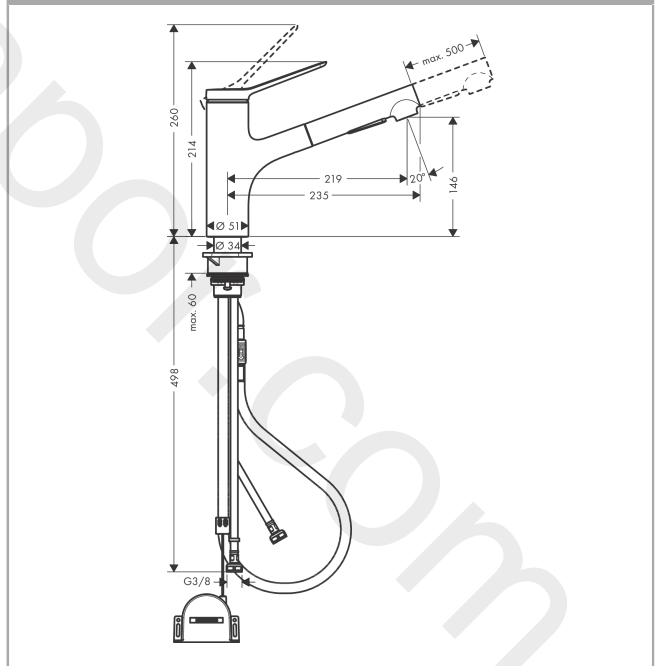

Scale drawing