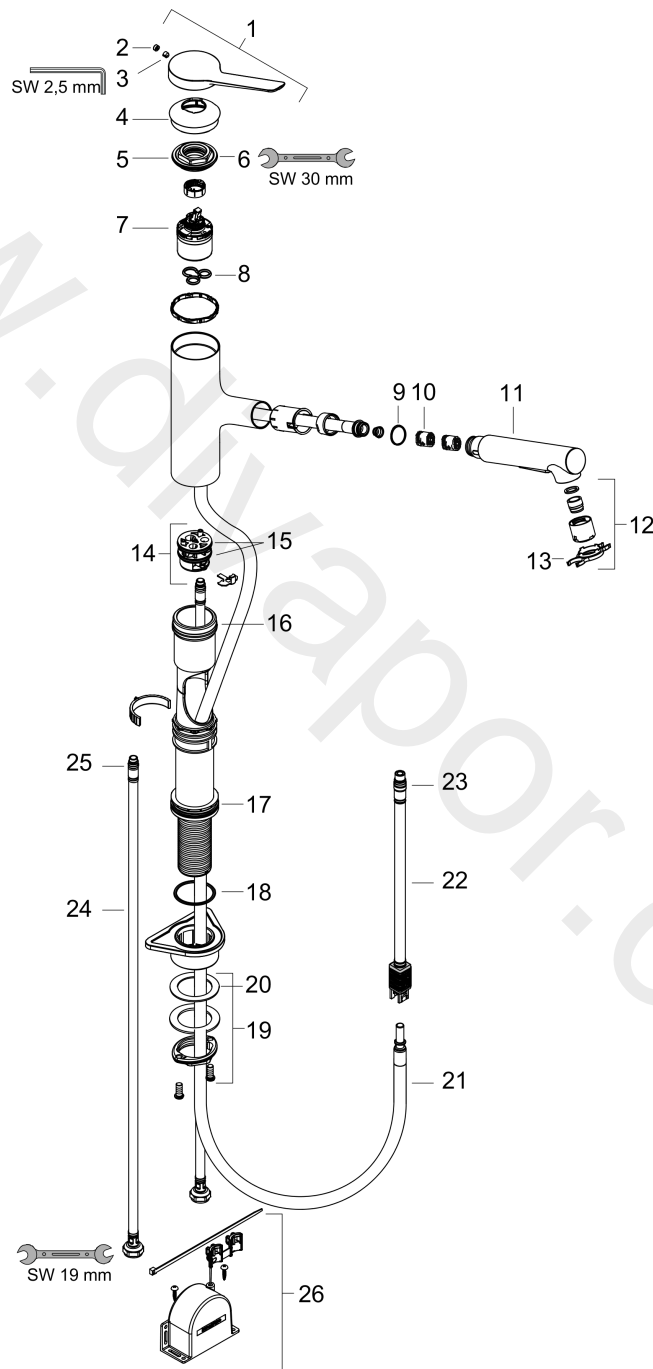

### Scale drawing

**Zesis M33**

**Single lever kitchen mixer 150, pull-out spray, 2jet, sBox lite**

Finish: **Chrome** Article Number: **74803000**

**Flowchart**

**Zesis M33**  
**Single lever kitchen mixer 150, pull-out spray, 2jet, sBox lite**  
 Finish: **Chrome** Article Number: **74803000**

**Exploded Drawing**

Year of production: >01/22

**Zesis M33****Single lever kitchen mixer 150, pull-out spray, 2jet, sBox lite**Finish: **Chrome** Article Number: **74803000****Spare part list**

Year of production: &gt;01/22

Pos.	Description	Article Number	Price	PU
1	handle	94390000	£ 51,00	1
2	screw cover	93735610	£ 9,00	1
3	hollow set screw M5x5	98446000	£ 3,30	1
4	flange	94388000	£ 9,00	1
5	nut	94389000	£ 43,00	1
6	O-ring 41x2	98212000	£ 3,30	1
7	cartridge, assy	93895000	£ 79,00	1
8	seal	95008000	£ 9,00	1
9	filter	97735000	£ 3,30	1
10	O-ring 18x1,5	98231000	£ 3,30	1
11	handspray	94395000	£ 79,00	1
12	aerator laminar M22x1 (15 l/min)	95909000	£ 51,00	1
13	service tool	95910000	£ 9,00	1
14	adapter for cartridge	95911000	£ 20,50	1
15	O-Ring 30x2	98186000	£ 3,30	1
16	O-ring 37x2	92115000	£ 3,30	1
17	O-Ring 36x2,5	98190000	£ 3,30	1
18	support	97523000	£ 6,10	1
19	fixing set (Ø 34)	95049000	£ 16,10	1
20	lever collar	97548000	£ 3,30	1
21	hose 1,25 m	95506000	£ 79,00	1
22	connection hose 600 mm	92264000	£ 43,00	1
23	O-ring 7x1,5	98422000	£ 3,30	1
24	connection hose 600 mm M8x0,75 G3/8	96510000	£ 25,00	1
25	O-ring 6,6x1,6	93019000	£ 3,30	1
26	sBox lite	94402000	£ 96,00	1