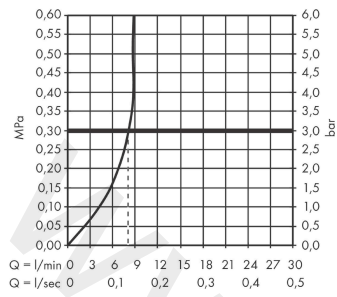

### Scale drawing

**Zesis M33**

**Single lever kitchen mixer 150, pull-out spray, 2jet, sBox lite**

Finish: **Chrome** Article Number: **74803000**

**Flowchart**

**Zesis M33**  
**Single lever kitchen mixer 150, pull-out spray, 2jet, sBox lite**  
 Finish: **Chrome** Article Number: **74803000**