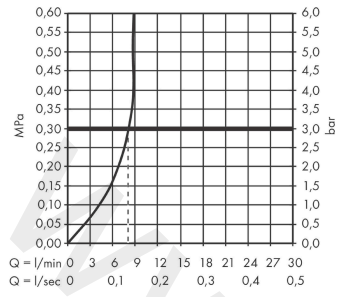

Zesis M33

Single lever kitchen mixer 150, pull-out spray, 2jet, sBox lite

Finish: **Matt Black** Article Number: **74803670**

Flowchart

www.divapor.com