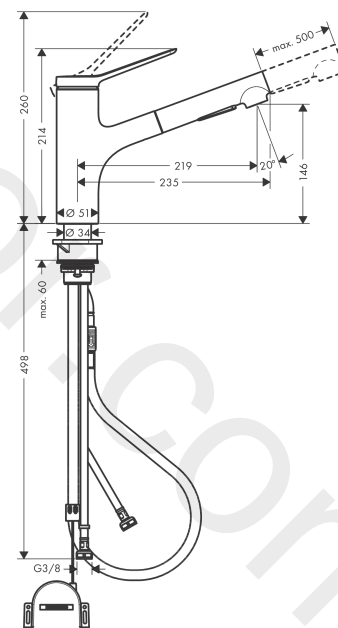

Scale drawing