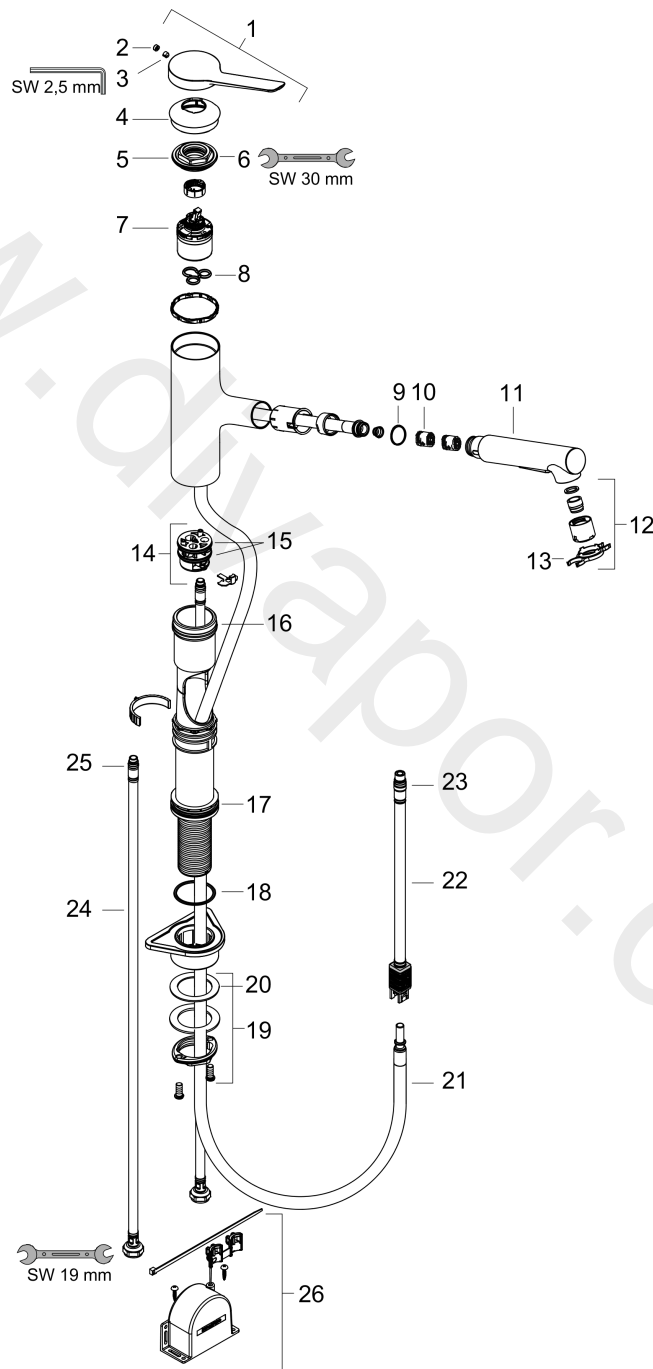

Zesis M33

Single lever kitchen mixer 150, pull-out spray, 2jet, sBox lite

Finish: **Matt Black** Article Number: **74803670**

Description

product features

- ComfortZone 150
- swivel range 150°
- laminar spray, shower spray
- lockable shower spray, spray returns through pressing spray diverter and spray returns automatically through handle closing
- quick connect hose
- connection dimension: DN15
- maximum flow rate at 3 bar: 8,2 l/min
- ceramic cartridge
- connection type: G 3/8 connections
- temperature limitation adjustable
- integrated non-return valve
- suitable for continuous flow water heaters
- sBox lite for a smooth, flexible and safe hose guidance in the cabinet
- extension length up to 50 cm

Exploded Drawing

Year of production: >01/22

Zesis M33**Single lever kitchen mixer 150, pull-out spray, 2jet, sBox lite**Finish: **Matt Black** Article Number: **74803670****Spare part list**

Year of production: >01/22

Pos.	Description	Article Number	Price	PU
1	handle	94390670	£ 76,00	1
2	screw cover	93735610	£ 9,00	1
3	hollow set screw M5x5	98446000	£ 3,30	1
4	flange	94388670	£ 13,50	1
5	nut	94389000	£ 43,00	1
6	O-ring 41x2	98212000	£ 3,30	1
7	cartridge, assy	93895000	£ 79,00	1
8	seal	95008000	£ 9,00	1
9	filter	97735000	£ 3,30	1
10	O-ring 18x1,5	98231000	£ 3,30	1
11	handspray	94395670	£ 118,00	1
12	aerator laminar M22x1 (15 l/min)	95909000	£ 51,00	1
13	service tool	95910000	£ 9,00	1
14	adapter for cartridge	95911000	£ 20,50	1
15	O-Ring 30x2	98186000	£ 3,30	1
16	O-ring 37x2	92115000	£ 3,30	1
17	O-Ring 36x2,5	98190000	£ 3,30	1
18	support	97523000	£ 6,10	1
19	fixing set (Ø 34)	95049000	£ 16,10	1
20	lever collar	97548000	£ 3,30	1
21	hose 1,25 m	95506000	£ 79,00	1
22	connection hose 600 mm	92264000	£ 43,00	1
23	O-ring 7x1,5	98422000	£ 3,30	1
24	connection hose 600 mm M8x0,75 G3/8	96510000	£ 25,00	1
25	O-ring 6,6x1,6	93019000	£ 3,30	1
26	sBox lite	94402000	£ 96,00	1