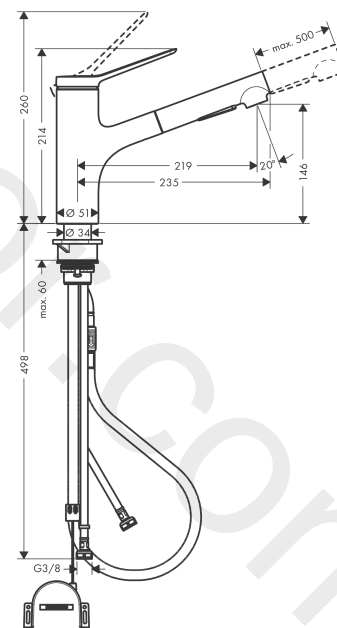

Scale drawing