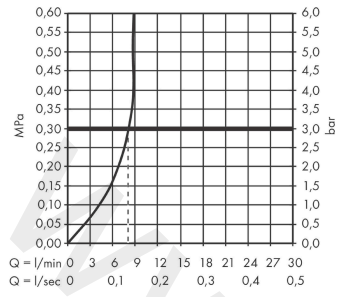

Zesis M33

Single lever kitchen mixer 150, pull-out spray, 2jet, sBox lite

Finish: **Stainless Steel Finish** Article Number: **74803800**

Flowchart