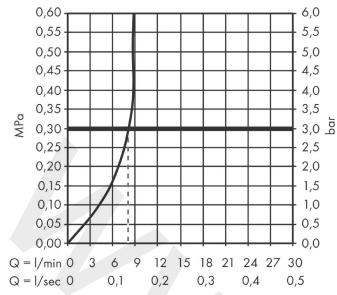

### Scale drawing

**Zesis M33**

**Single lever kitchen mixer, 160, pull-out spray, 2jet, sBox lite**

Finish: **Chrome** Article Number: **74804000**

**Flowchart**

**Zesis M33**  
**Single lever kitchen mixer, 160, pull-out spray, 2jet, sBox lite**  
 Finish: **Chrome** Article Number: **74804000**