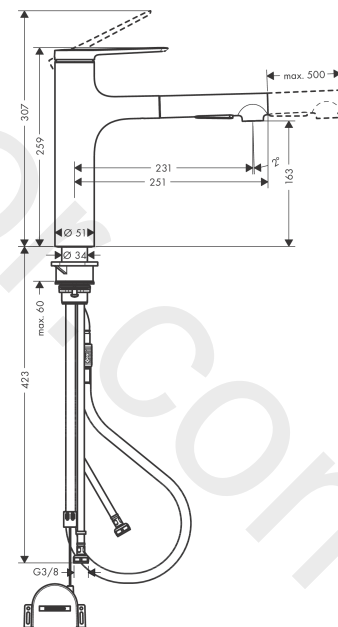

#### product features

- ComfortZone 160
- swivel range 150°
- laminar spray, shower spray
- lockable shower spray, spray returns through pressing spray diverter and spray returns automatically through handle closing
- MagFit magnetic shower support
- quick connect hose
- connection dimension: DN15
- maximum flow rate at 3 bar: 8,2 l/min
- ceramic cartridge
- connection type: G 3/8 connections
- temperature limitation adjustable
- integrated non-return valve
- suitable for continuous flow water heaters
- sBox lite for a smooth, flexible and safe hose guidance in the cabinet
- extension length up to 50 cm

### Scale drawing

**Zesis M33**

**Single lever kitchen mixer, 160, pull-out spray, 2jet, sBox lite**

Finish: **Chrome** Article Number: **74804000**

**Flowchart**

**Zesis M33**  
**Single lever kitchen mixer, 160, pull-out spray, 2jet, sBox lite**  
 Finish: **Chrome** Article Number: **74804000**

Pos.	Description	Article Number	Price	PU
1	handle	94391000	£ 43,00	1
2	screw cover	93735610	£ 9,00	1
3	hollow set screw M5x5	98446000	£ 3,30	1
4	flange	94388000	£ 9,00	1
5	nut	94389000	£ 43,00	1
6	O-ring 41x2	98212000	£ 3,30	1
7	cartridge, assy	93895000	£ 79,00	1
8	seal	95008000	£ 9,00	1
9	filter	97735000	£ 3,30	1
10	O-ring 18x1,5	98231000	£ 3,30	1
11	handspray	94395000	£ 79,00	1
12	aerator laminar M22x1 (15 l/min)	95909000	£ 51,00	1
13	service tool	95910000	£ 9,00	1
14	adapter for cartridge	95911000	£ 20,50	1
15	O-Ring 30x2	98186000	£ 3,30	1
16	O-ring 37x2	92115000	£ 3,30	1
17	O-ring 44x2	94394000	£ 3,30	1
18	O-ring 39x2	98158000	£ 3,30	1
19	support	97523000	£ 6,10	1
20	fixing set (Ø 34)	95049000	£ 16,10	1
21	lever collar	97548000	£ 3,30	1
22	hose 1,25 m	95506000	£ 79,00	1
23	connection hose 600 mm	92264000	£ 43,00	1
24	O-ring 7x1,5	98422000	£ 3,30	1
25	connection hose	94267000	£ 43,00	1
26	O-ring 6,6x1,6	93019000	£ 3,30	1
27	sBox lite	94402000	£ 96,00	1