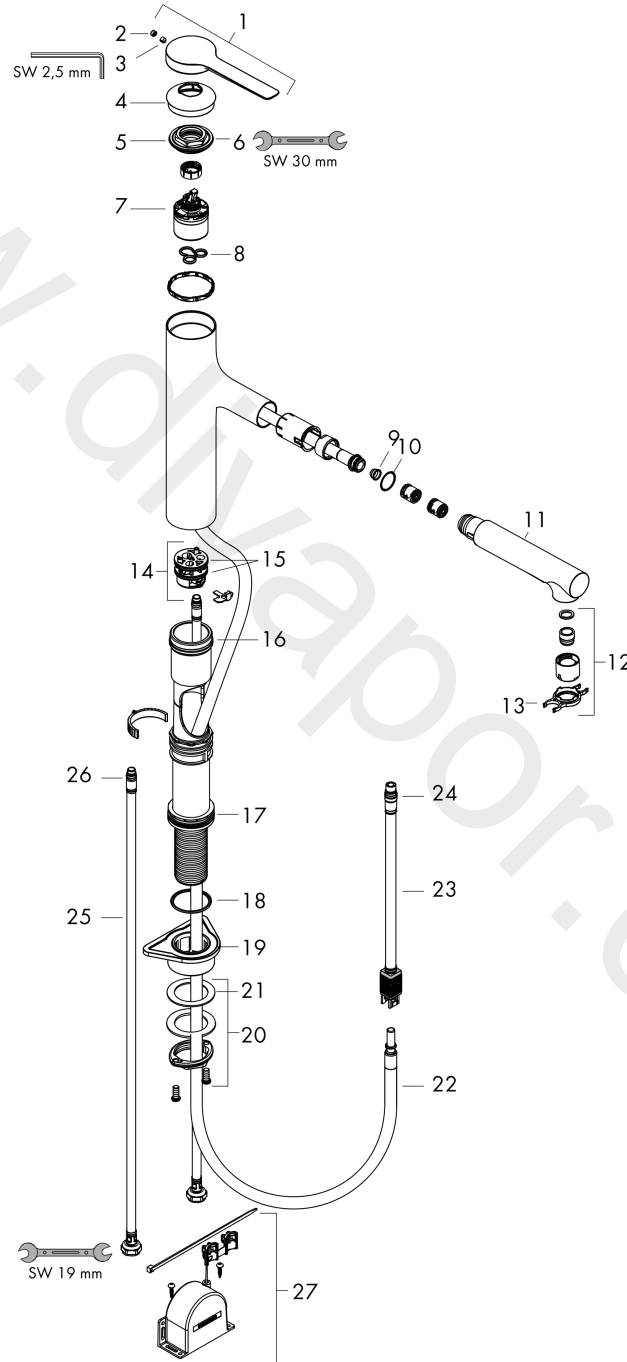

### Scale drawing

**Zesis M33**

**Single lever kitchen mixer, 160, pull-out spray, 2jet, sBox lite**

Finish: **Chrome** Article Number: **74804000**

**Flowchart**

**Zesis M33**  
**Single lever kitchen mixer, 160, pull-out spray, 2jet, sBox lite**  
 Finish: **Chrome** Article Number: **74804000**

**Exploded Drawing**

Year of production: >01/22

**Zesis M33****Single lever kitchen mixer, 160, pull-out spray, 2jet, sBox lite**Finish: **Chrome** Article Number: **74804000****Spare part list**

Year of production: &gt;01/22

Pos.	Description	Article Number	Price	PU
1	handle	94391000	£ 43,00	1
2	screw cover	93735610	£ 9,00	1
3	hollow set screw M5x5	98446000	£ 3,30	1
4	flange	94388000	£ 9,00	1
5	nut	94389000	£ 43,00	1
6	O-ring 41x2	98212000	£ 3,30	1
7	cartridge, assy	93895000	£ 79,00	1
8	seal	95008000	£ 9,00	1
9	filter	97735000	£ 3,30	1
10	O-ring 18x1,5	98231000	£ 3,30	1
11	handspray	94395000	£ 79,00	1
12	aerator laminar M22x1 (15 l/min)	95909000	£ 51,00	1
13	service tool	95910000	£ 9,00	1
14	adapter for cartridge	95911000	£ 20,50	1
15	O-Ring 30x2	98186000	£ 3,30	1
16	O-ring 37x2	92115000	£ 3,30	1
17	O-ring 44x2	94394000	£ 3,30	1
18	O-ring 39x2	98158000	£ 3,30	1
19	support	97523000	£ 6,10	1
20	fixing set (Ø 34)	95049000	£ 16,10	1
21	lever collar	97548000	£ 3,30	1
22	hose 1,25 m	95506000	£ 79,00	1
23	connection hose 600 mm	92264000	£ 43,00	1
24	O-ring 7x1,5	98422000	£ 3,30	1
25	connection hose	94267000	£ 43,00	1
26	O-ring 6,6x1,6	93019000	£ 3,30	1
27	sBox lite	94402000	£ 96,00	1