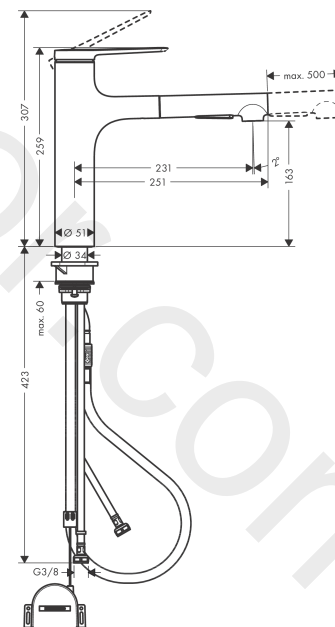

Scale drawing