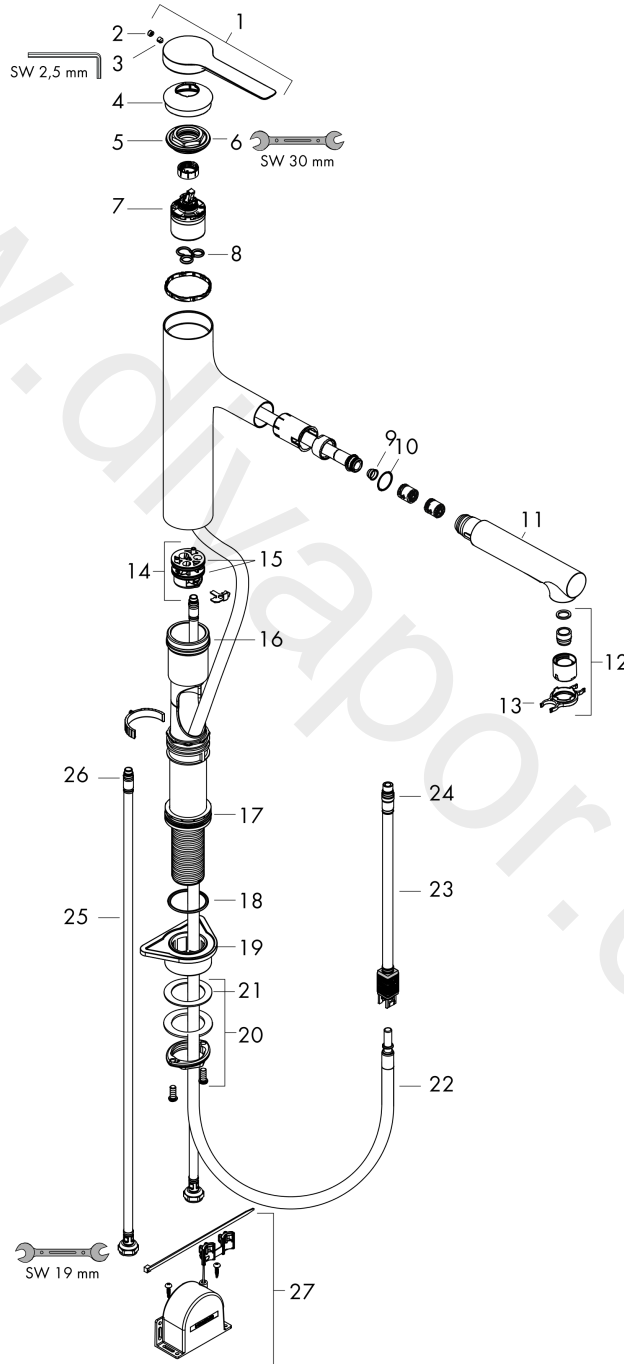

### Scale drawing

**Zesis M33**

**Single lever kitchen mixer, 160, pull-out spray, 2jet, sBox lite**

Finish: **Matt Black** Article Number: **74804670**

**Flowchart**

**Zesis M33**  
**Single lever kitchen mixer, 160, pull-out spray, 2jet, sBox lite**  
 Finish: **Matt Black** Article Number: **74804670**

**Exploded Drawing**

Year of production: >01/22

**Zesis M33****Single lever kitchen mixer, 160, pull-out spray, 2jet, sBox lite**Finish: **Matt Black** Article Number: **74804670****Spare part list**

Year of production: &gt;01/22

Pos.	Description	Article Number	Price	PU
1	handle	94391670	£ 64,00	1
2	screw cover	93735610	£ 9,00	1
3	hollow set screw M5x5	98446000	£ 3,30	1
4	flange	94388670	£ 13,50	1
5	nut	94389000	£ 43,00	1
6	O-ring 41x2	98212000	£ 3,30	1
7	cartridge, assy	93895000	£ 79,00	1
8	seal	95008000	£ 9,00	1
9	filter	97735000	£ 3,30	1
10	O-ring 18x1,5	98231000	£ 3,30	1
11	handspray	94395670	£ 118,00	1
12	aerator laminar M22x1 (15 l/min)	95909000	£ 51,00	1
13	service tool	95910000	£ 9,00	1
14	adapter for cartridge	95911000	£ 20,50	1
15	O-Ring 30x2	98186000	£ 3,30	1
16	O-ring 37x2	92115000	£ 3,30	1
17	O-ring 44x2	94394000	£ 3,30	1
18	O-ring 39x2	98158000	£ 3,30	1
19	support	97523000	£ 6,10	1
20	fixing set (Ø 34)	95049000	£ 16,10	1
21	lever collar	97548000	£ 3,30	1
22	hose 1,25 m	95506000	£ 79,00	1
23	connection hose 600 mm	92264000	£ 43,00	1
24	O-ring 7x1,5	98422000	£ 3,30	1
25	connection hose	94267000	£ 43,00	1
26	O-ring 6,6x1,6	93019000	£ 3,30	1
27	sBox lite	94402000	£ 96,00	1