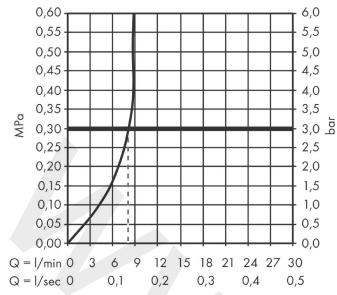

### Scale drawing

**Zesis M33**

**Single lever kitchen mixer, 160, pull-out spray, 2jet, sBox lite**

Finish: **Matt Black** Article Number: **74804670**

**Flowchart**

**Zesis M33**  
**Single lever kitchen mixer, 160, pull-out spray, 2jet, sBox lite**  
 Finish: **Matt Black** Article Number: **74804670**