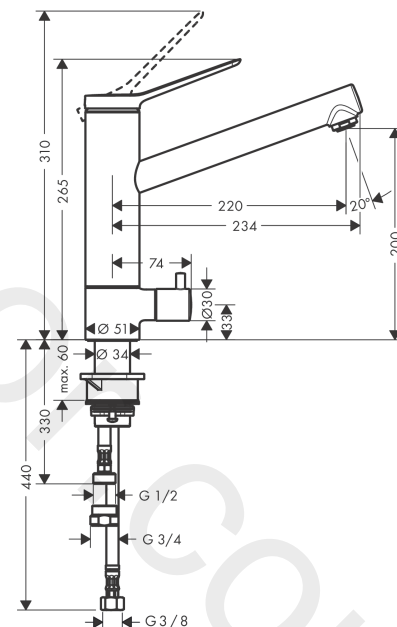

Scale drawing