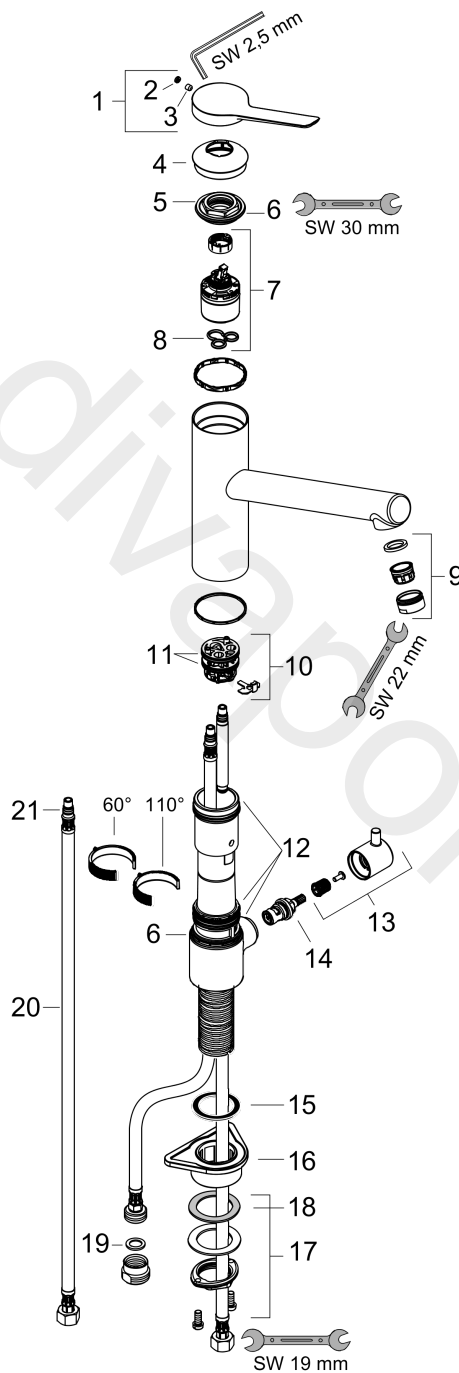

Zesis M33

Single lever kitchen mixer 200, device shut-off valve, CoolStart, 1jet

Finish: **Chrome** Article Number: **74807000**

Description

product features

- ComfortZone 200
- cold water in basic handle position
- swivel range adjustable in 2 steps 60° or 110°
- normal spray
- with integrated shut-off valve
- connection dimension: DN15
- maximum flow rate at 3 bar: 11,4 l/min
- ceramic cartridge
- connection type: G 3/8 connections
- temperature limitation adjustable
- suitable for continuous flow water heaters

Single lever kitchen mixer 200, device shut-off valve, CoolStart, 1jet

Finish: **Chrome** Article Number: **74807000**

Flowchart

Zesis M33

Single lever kitchen mixer 200, device shut-off valve, CoolStart, 1jet

Finish: **Chrome** Article Number: **74807000**

Exploded Drawing

Year of production: >10/21

Zesis M33

Single lever kitchen mixer 200, device shut-off valve, CoolStart, 1jet

Finish: **Chrome** Article Number: **74807000**

Spare part list

Year of production: >10/21

Pos.	Description	Article Number	Price	PU
1	handle	94390000	£ 51,00	1
2	hollow set screw M5x5	98446000	£ 3,30	1
3	screw cover	93735610	£ 9,00	1
4	flange	94388000	£ 9,00	1
5	nut	94389000	£ 43,00	1
6	O-ring 41x2	98212000	£ 3,30	1
7	cartridge, assy	93895000	£ 79,00	1
8	seal	95008000	£ 9,00	1
9	aerator M24x1 (15 l/min)	13913000	£ 14,00	1
10	adapter for cartridge	98324000	£ 16,10	1
11	O-Ring 30x2	98186000	£ 3,30	1
12	sealing set	98702000	£ 9,00	1
13	handle	95629000	£ 43,00	1
14	handle fixing set	98932000	£ 16,10	1
15	shut off unit right closing	98817000	£ 35,00	1
16	support	97523000	£ 6,10	1
17	fixing set (Ø 34)	95049000	£ 16,10	1
18	lever collar	97548000	£ 3,30	1
19	flat seal	97674000	£ 3,30	1
20	connection hose 600 mm M8x0,75 G3/8	96510000	£ 25,00	1
21	O-ring 7x1,5	98422000	£ 3,30	1