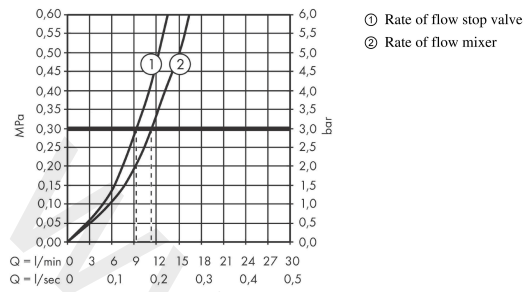

Zesis M33

Single lever kitchen mixer 200, device shut-off valve, CoolStart, 1jet

Finish: **Chrome** Article Number: **74807000**

Flowchart