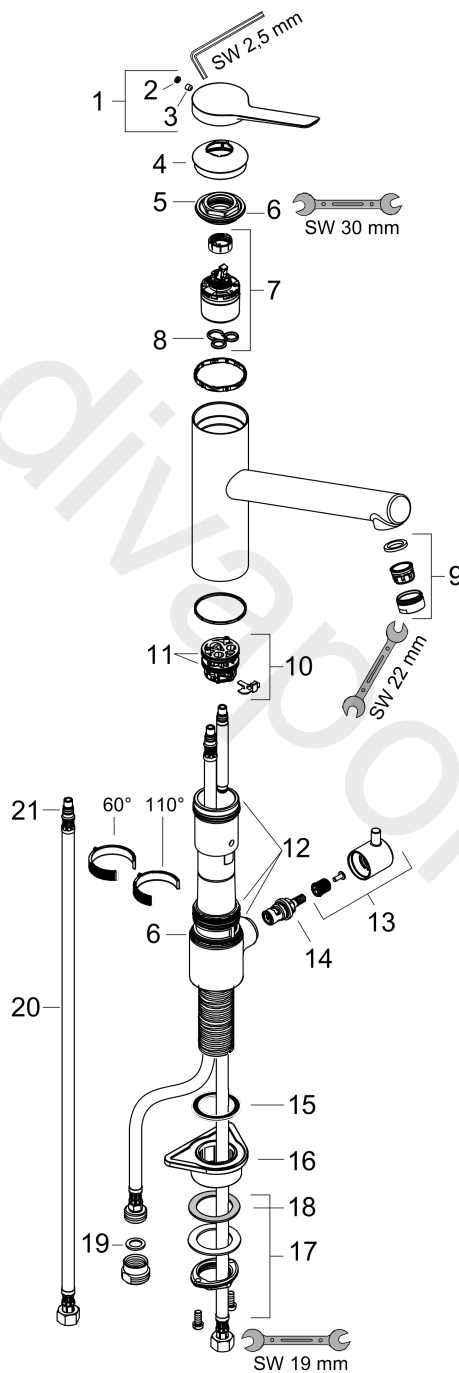

Zesis M33

Single lever kitchen mixer 200, device shut-off valve, 1jet

Finish: **Chrome** Article Number: **74808000**

Description

product features

- ComfortZone 200
- swivel range adjustable in 2 steps 60° or 110°
- normal spray
- with integrated shut-off valve
- connection dimension: DN15
- maximum flow rate at 3 bar: 11,4 l/min
- ceramic cartridge
- connection type: G 3/4 connections
- temperature limitation adjustable
- suitable for continuous flow water heaters

Article Details

Price excl. VAT

250,00 £

Technology

Design awards

Product image

Scale drawing

Flowchart

Zesis M33

Single lever kitchen mixer 200, device shut-off valve, 1jet

Finish: **Chrome** Article Number: **74808000**

Exploded Drawing

Year of production: >10/21

Zesis M33

Single lever kitchen mixer 200, device shut-off valve, 1jet

Finish: **Chrome** Article Number: **74808000**

Spare part list

Year of production: >10/21

Pos.	Description	Article Number	Price	PU
1	handle	94390000	£ 51,00	1
2	hollow set screw M5x5	98446000	£ 3,30	1
3	screw cover	93735610	£ 9,00	1
4	flange	94388000	£ 9,00	1
5	nut	94389000	£ 43,00	1
6	O-ring 41x2	98212000	£ 3,30	1
7	cartridge, assy	93895000	£ 79,00	1
8	seal	95008000	£ 9,00	1
9	aerator M24x1 (15 l/min)	13913000	£ 14,00	1
10	adapter for cartridge	98750000	£ 13,30	1
11	O-Ring 30x2	98186000	£ 3,30	1
12	sealing set	98702000	£ 9,00	1
13	handle	95629000	£ 43,00	1
14	handle fixing set	98932000	£ 16,10	1
15	shut off unit right closing	98817000	£ 35,00	1
16	support	97523000	£ 6,10	1
17	fixing set (Ø 34)	95049000	£ 16,10	1
18	lever collar	97548000	£ 3,30	1
19	flat seal	97674000	£ 3,30	1
20	connection hose 600 mm M8x0,75 G3/8	96510000	£ 25,00	1
21	O-ring 7x1,5	98422000	£ 3,30	1