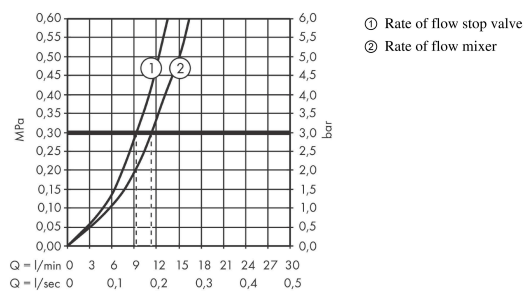

Zesis M33

Single lever kitchen mixer 200, device shut-off valve, 1jet

Finish: **Chrome** Article Number: **74808000**

Description

product features

- ComfortZone 200
- swivel range adjustable in 2 steps 60° or 110°
- normal spray
- with integrated shut-off valve
- connection dimension: DN15
- maximum flow rate at 3 bar: 11,4 l/min
- ceramic cartridge
- connection type: G 3/4 connections
- temperature limitation adjustable
- suitable for continuous flow water heaters

Article Details

Price excl. VAT

250,00 £

Technology

Design awards

Product image

Scale drawing

Flowchart