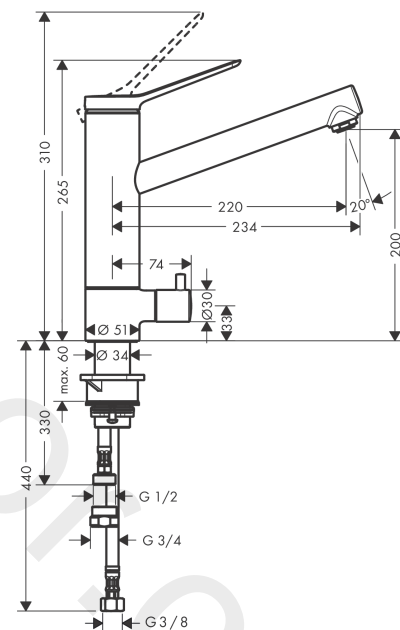

Zesis M33

Single lever kitchen mixer 200, device shut-off valve, 1jet

Finish: **Chrome** Article Number: **74808000**

Description

product features

- ComfortZone 200
- swivel range adjustable in 2 steps 60° or 110°
- normal spray
- with integrated shut-off valve
- connection dimension: DN15
- maximum flow rate at 3 bar: 11,4 l/min
- ceramic cartridge
- connection type: G 3/4 connections
- temperature limitation adjustable
- suitable for continuous flow water heaters

Article Details

Price excl. VAT

250,00 £

Technology

Design awards

Product image

Scale drawing

Flowchart

Zesis M33

Single lever kitchen mixer 200, device shut-off valve, 1jet

Finish: **Chrome** Article Number: **74808000**

Exploded Drawing

Year of production: >10/21

Zesis M33

Single lever kitchen mixer 200, device shut-off valve, 1jet

Finish: **Chrome** Article Number: **74808000**

Spare part list

Year of production: >10/21

Pos.	Description	Article Number	Price	PU
1	handle	94390000	£ 51,00	1
2	hollow set screw M5x5	98446000	£ 3,30	1
3	screw cover	93735610	£ 9,00	1
4	flange	94388000	£ 9,00	1
5	nut	94389000	£ 43,00	1
6	O-ring 41x2	98212000	£ 3,30	1
7	cartridge, assy	93895000	£ 79,00	1
8	seal	95008000	£ 9,00	1
9	aerator M24x1 (15 l/min)	13913000	£ 14,00	1
10	adapter for cartridge	98750000	£ 13,30	1
11	O-Ring 30x2	98186000	£ 3,30	1
12	sealing set	98702000	£ 9,00	1
13	handle	95629000	£ 43,00	1
14	handle fixing set	98932000	£ 16,10	1
15	shut off unit right closing	98817000	£ 35,00	1
16	support	97523000	£ 6,10	1
17	fixing set (Ø 34)	95049000	£ 16,10	1
18	lever collar	97548000	£ 3,30	1
19	flat seal	97674000	£ 3,30	1
20	connection hose 600 mm M8x0,75 G3/8	96510000	£ 25,00	1
21	O-ring 7x1,5	98422000	£ 3,30	1