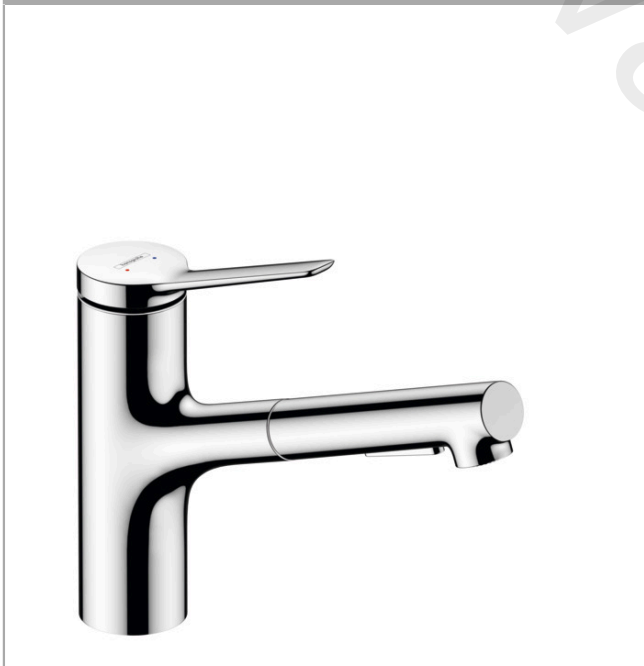

Zesis M33

Single lever kitchen mixer 150, EcoSmart, pull-out spray, 2jet

Finish: **Chrome** Article Number: **74810000**

Description

product features

- ComfortZone 150
- swivel range 150°
- laminar spray, shower spray
- lockable shower spray, spray returns through pressing spray diverter and spray returns automatically through handle closing
- quick connect hose
- connection dimension: DN15
- maximum flow rate at 3 bar: 4,6 l/min
- ceramic cartridge
- connection type: G 3/8 connections
- temperature limitation adjustable
- integrated non-return valve
- suitable for continuous flow water heaters
- extension length up to 50 cm
- EU taxonomy: max. 6 l/min - Substantial Contribution (SC) possible

Article Details

Price excl. VAT

180,00 £

Technology

Design awards

Product image