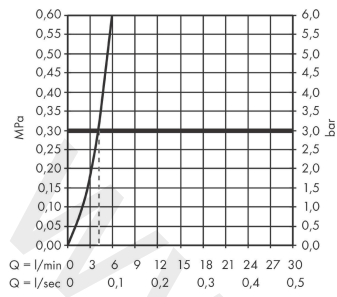

### Scale drawing

**Zesis M33**

**Single lever kitchen mixer 150, EcoSmart, pull-out spray, 2jet**

Finish: **Chrome** Article Number: **74810000**

**Flowchart**

**Zesis M33**

**Single lever kitchen mixer 150, EcoSmart, pull-out spray, 2jet**