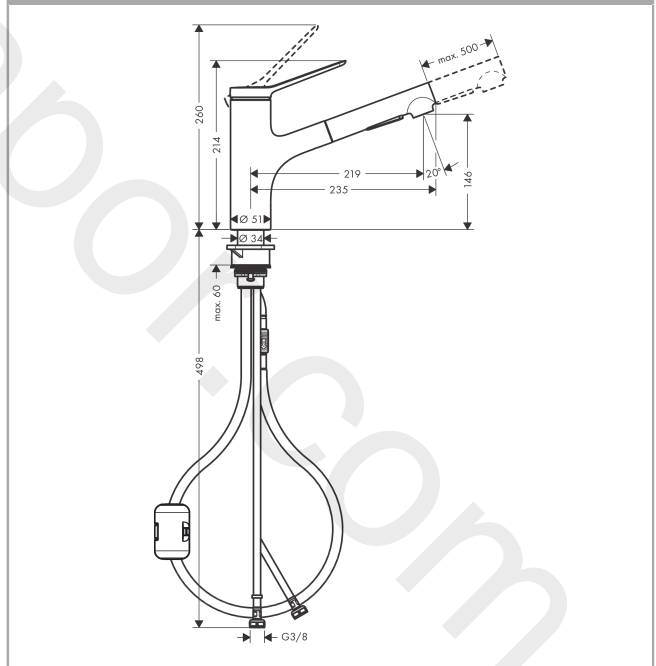

Scale drawing