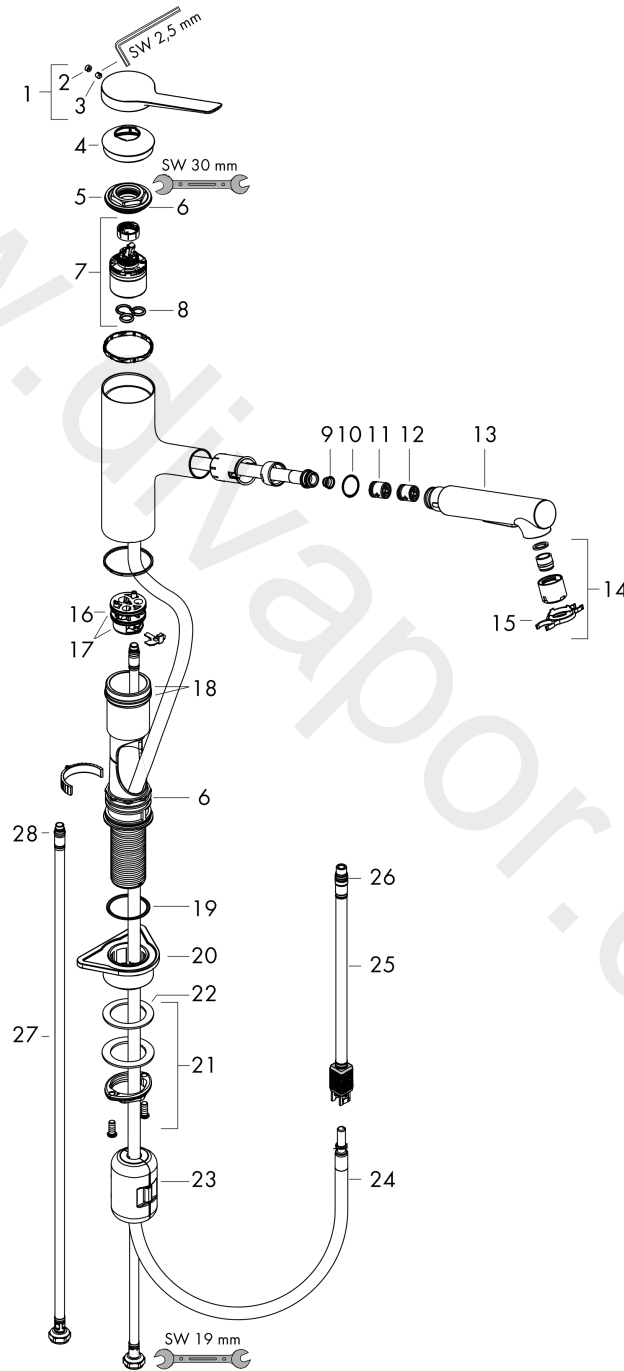

### Scale drawing

**Zesis M33**

**Single lever kitchen mixer 150, EcoSmart, pull-out spray, 2jet**

Finish: **Chrome** Article Number: **74810000**

**Flowchart**

**Zesis M33**

**Single lever kitchen mixer 150, EcoSmart, pull-out spray, 2jet**

Finish: **Chrome** Article Number: **74810000**

**Exploded Drawing**

Year of production: >12/21

### Spare part list

Year of production: >12/21

Pos.	Description	Article Number	Price	PU
1	handle	94390000	£ 51,00	1
2	screw cover	93735610	£ 9,00	1
3	hollow set screw M5x5	98446000	£ 3,30	1
4	flange	94388000	£ 9,00	1
5	nut	94389000	£ 43,00	1
6	O-ring 41x2	98212000	£ 3,30	1
7	cartridge, assy	93897000	£ 79,00	1
8	seal	95008000	£ 9,00	1
9	filter	97735000	£ 3,30	1
10	O-ring 18x1,5	98231000	£ 3,30	1
11	flow limiter / non return valve	87560000	£ 9,00	1
12	non return valve	87561000	£ 9,00	1
13	handspray	94396000	£ 79,00	1
14	aerator laminar M22x1 (15 l/min)	95909000	£ 51,00	1
15	service tool	95910000	£ 9,00	1
16	adapter for cartridge	95911000	£ 20,50	1
17	O-Ring 30x2	98186000	£ 3,30	1
18	O-ring 37x2	92115000	£ 3,30	1
19	O-Ring 36x2,5	98190000	£ 3,30	1
20	support	97523000	£ 6,10	1
21	fixing set (Ø 34)	95049000	£ 16,10	1
22	lever collar	97548000	£ 3,30	1
23	weight	92500000	£ 43,00	1
24	hose 1,25 m	95506000	£ 79,00	1
25	connection hose 600 mm	92264000	£ 43,00	1
26	O-ring 7x1,5	98422000	£ 3,30	1
27	connection hose 600 mm M8x0,75 G3/8	96510000	£ 25,00	1
28	O-ring 6,6x1,6	93019000	£ 3,30	1
a	set of adapters	93395000	£ 25,00	1
b	adapter for handle	94875000	£ 9,00	1