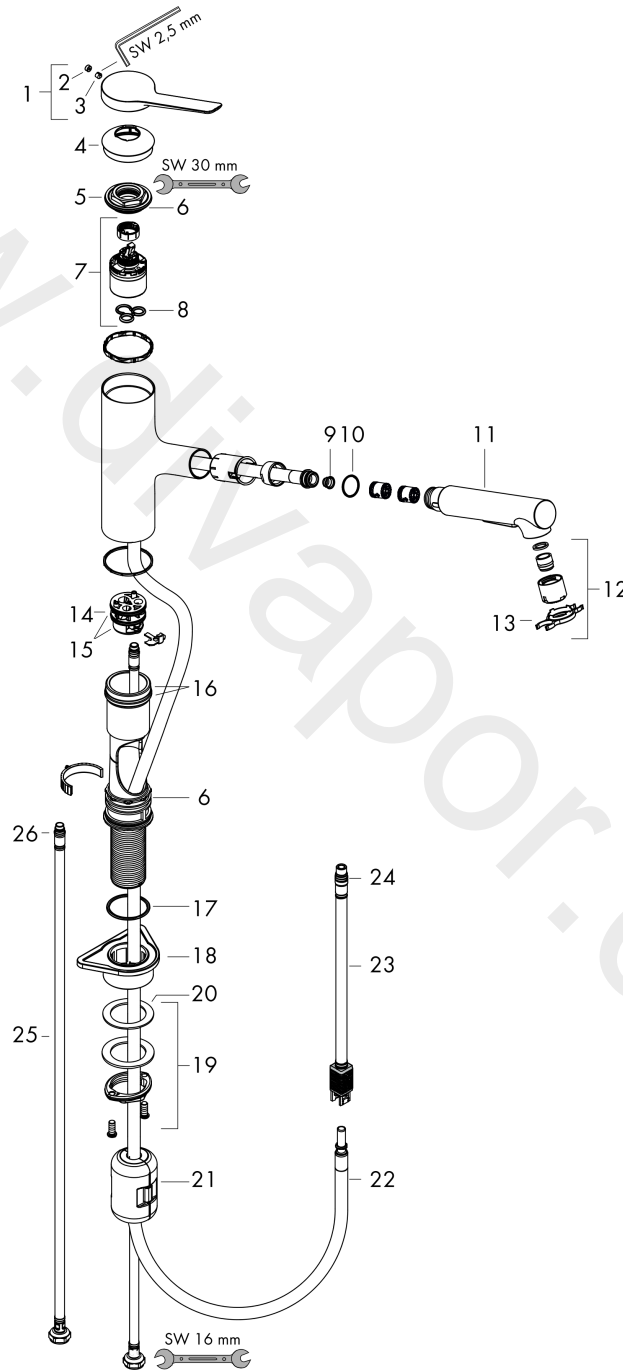

Zesis M33

Single lever kitchen mixer 150, EcoSmart, pull-out spray, 2jet

Finish: **Chrome** Article Number: **74810001**

Description

product features

- ComfortZone 150
- swivel range 150°
- normal spray, shower spray
- lockable shower spray, spray returns through pressing spray diverter and spray returns automatically through handle closing
- quick connect hose
- connection dimension: DN15
- maximum flow rate at 3 bar: 5,7 l/min
- ceramic cartridge
- connection type: G 3/8 connections
- temperature limitation adjustable
- integrated non-return valve
- suitable for continuous flow water heaters
- extension length up to 50 cm

Technology

Design awards

Product image

Zesis M33

Single lever kitchen mixer 150, EcoSmart, pull-out spray, 2jet

Finish: **Chrome** Article Number: **74810001**

Exploded Drawing

Year of production: >10/21

Zesis M33

Single lever kitchen mixer 150, EcoSmart, pull-out spray, 2jet

Finish: **Chrome** Article Number: **74810001**

Spare part list

Year of production: >10/21

Pos.	Description	Article Number	Price	PU
1	handle	94390000	£ 51,00	1
2	screw cover	93735610	£ 9,00	1
3	hollow set screw M5x5	98446000	£ 3,30	1
4	flange	94388000	£ 9,00	1
5	nut	94389000	£ 43,00	1
6	O-ring 41x2	98212000	£ 3,30	1
7	cartridge, assy	93895000	£ 79,00	1
8	seal	95008000	£ 9,00	1
9	filter	97735000	£ 3,30	1
10	O-ring 18x1,5	98231000	£ 3,30	1
11	handspray	94474001	-	1
12	aerator cpl.	94473001	-	1
13	service tool	95910000	£ 9,00	1
14	adapter for cartridge	95911000	£ 20,50	1
15	O-Ring 30x2	98186000	£ 3,30	1
16	O-ring 37x2	92115000	£ 3,30	1
17	O-Ring 36x2,5	98190000	£ 3,30	1
18	support	97523000	£ 6,10	1
19	fixing set (Ø 34)	95049000	£ 16,10	1
20	lever collar	97548000	£ 3,30	1
21	weight	92500000	£ 43,00	1
22	hose 1,25 m	95506000	£ 79,00	1
23	connection hose 600 mm	92264000	£ 43,00	1
25	connection hose 35½" M8x0,75 3/8"	94267001	£ 35,00	1