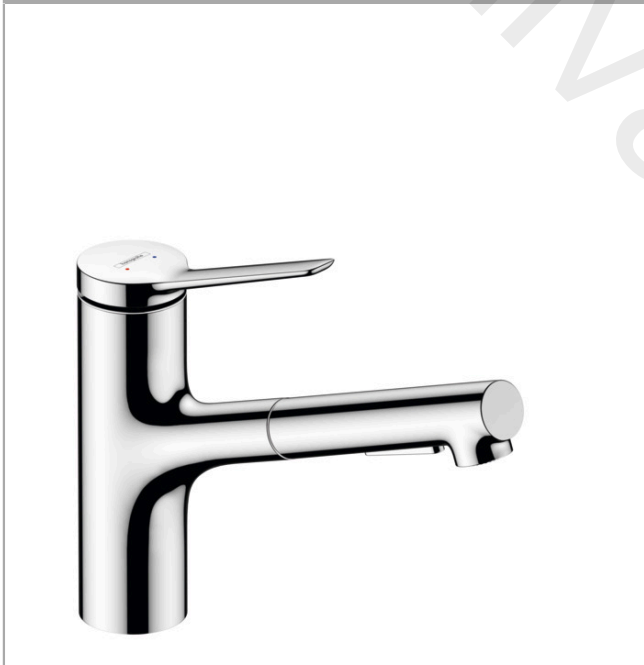

Zesis M33

Single lever kitchen mixer 150, EcoSmart, pull-out spray, 2jet

Finish: **Chrome** Article Number: **74810001**

Description

product features

- ComfortZone 150
- swivel range 150°
- normal spray, shower spray
- lockable shower spray, spray returns through pressing spray diverter and spray returns automatically through handle closing
- quick connect hose
- connection dimension: DN15
- maximum flow rate at 3 bar: 5,7 l/min
- ceramic cartridge
- connection type: G 3/8 connections
- temperature limitation adjustable
- integrated non-return valve
- suitable for continuous flow water heaters
- extension length up to 50 cm

Technology

Design awards

Product image

Zesis M33

Single lever kitchen mixer 150, EcoSmart, pull-out spray, 2jet

Finish: **Chrome** Article Number: **74810001**

Exploded Drawing

Year of production: >10/21

Zesis M33

Single lever kitchen mixer 150, EcoSmart, pull-out spray, 2jet

Finish: **Chrome** Article Number: **74810001**

Spare part list

Year of production: >10/21

Pos.	Description	Article Number	Price	PU
1	handle	94390000	£ 51,00	1
2	screw cover	93735610	£ 9,00	1
3	hollow set screw M5x5	98446000	£ 3,30	1
4	flange	94388000	£ 9,00	1
5	nut	94389000	£ 43,00	1
6	O-ring 41x2	98212000	£ 3,30	1
7	cartridge, assy	93895000	£ 79,00	1
8	seal	95008000	£ 9,00	1
9	filter	97735000	£ 3,30	1
10	O-ring 18x1,5	98231000	£ 3,30	1
11	handspray	94474001	-	1
12	aerator cpl.	94473001	-	1
13	service tool	95910000	£ 9,00	1
14	adapter for cartridge	95911000	£ 20,50	1
15	O-Ring 30x2	98186000	£ 3,30	1
16	O-ring 37x2	92115000	£ 3,30	1
17	O-Ring 36x2,5	98190000	£ 3,30	1
18	support	97523000	£ 6,10	1
19	fixing set (Ø 34)	95049000	£ 16,10	1
20	lever collar	97548000	£ 3,30	1
21	weight	92500000	£ 43,00	1
22	hose 1,25 m	95506000	£ 79,00	1
23	connection hose 600 mm	92264000	£ 43,00	1
25	connection hose 35½" M8x0,75 3/8"	94267001	£ 35,00	1