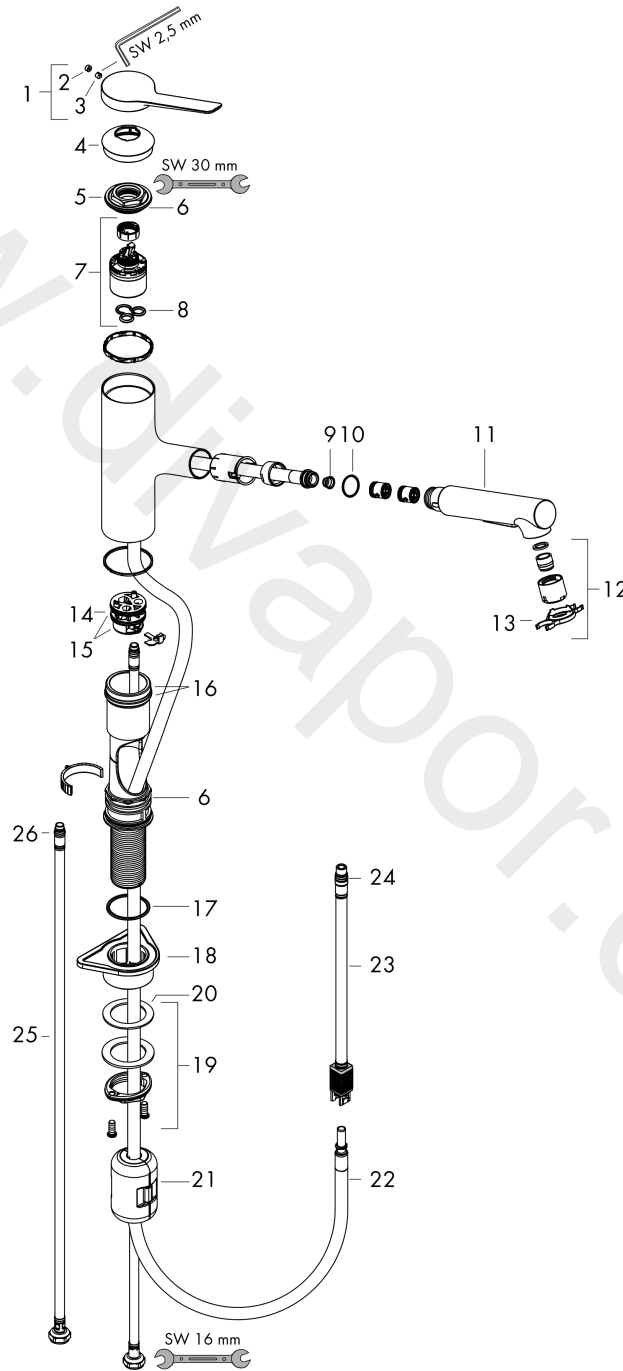

#### product features

- ComfortZone 150
- swivel range 150°
- normal spray, shower spray
- lockable shower spray, spray returns through pressing spray diverter and spray returns automatically through handle closing
- quick connect hose
- connection dimension: DN15
- maximum flow rate at 3 bar: 5,7 l/min
- ceramic cartridge
- connection type: G 3/8 connections
- temperature limitation adjustable
- integrated non-return valve
- suitable for continuous flow water heaters
- extension length up to 50 cm

### Product image

**Zesis M33**

**Single lever kitchen mixer 150, EcoSmart, pull-out spray, 2jet**

Finish: **Matt Black** Article Number: **74810671**

**Exploded Drawing**

Year of production: >10/21

**Zesis M33****Single lever kitchen mixer 150, EcoSmart, pull-out spray, 2jet**Finish: **Matt Black** Article Number: **74810671****Spare part list**

Year of production: &gt;10/21

Pos.	Description	Article Number	Price	PU
1	handle	94390670	£ 76,00	1
2	screw cover	93735610	£ 9,00	1
3	hollow set screw M5x5	98446000	£ 3,30	1
4	flange	94388670	£ 13,50	1
5	nut	94389000	£ 43,00	1
6	O-ring 41x2	98212000	£ 3,30	1
7	cartridge, assy	93895000	£ 79,00	1
8	seal	95008000	£ 9,00	1
9	filter	97735000	£ 3,30	1
10	O-ring 18x1,5	98231000	£ 3,30	1
11	handspray	94474671	£ 76,00	1
12	aerator cpl.	94473001	-	1
13	service tool	95910000	£ 9,00	1
14	adapter for cartridge	95911000	£ 20,50	1
15	O-Ring 30x2	98186000	£ 3,30	1
16	O-ring 37x2	92115000	£ 3,30	1
17	O-Ring 36x2,5	98190000	£ 3,30	1
18	support	97523000	£ 6,10	1
19	fixing set (Ø 34)	95049000	£ 16,10	1
20	lever collar	97548000	£ 3,30	1
21	weight	92500000	£ 43,00	1
22	hose 1,25 m	95506000	£ 79,00	1
23	connection hose 600 mm	92264000	£ 43,00	1
25	connection hose 35½" M8x0,75 3/8"	94267001	£ 35,00	1