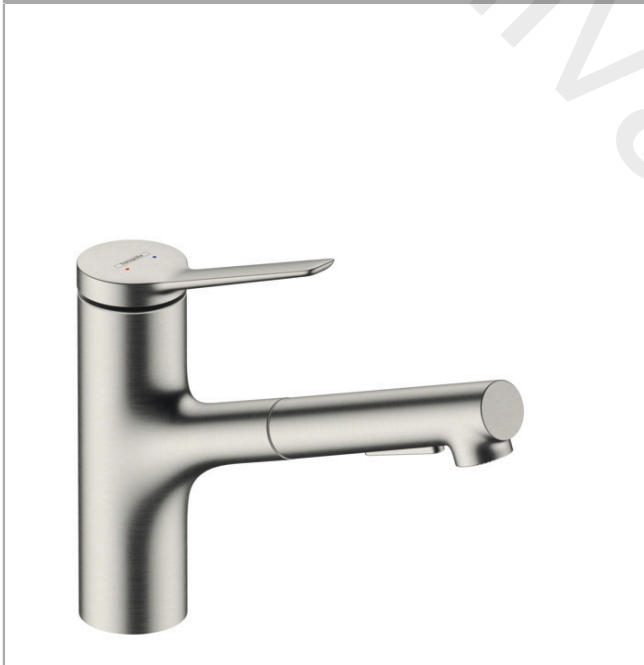

Zesis M33

Single lever kitchen mixer 150, EcoSmart, pull-out spray, 2jet

Finish: **Stainless Steel Optic** Article Number: **74810801**

Description

product features

- ComfortZone 150
- swivel range 150°
- normal spray, shower spray
- lockable shower spray, spray returns through pressing spray diverter and spray returns automatically through handle closing
- quick connect hose
- connection dimension: DN15
- maximum flow rate at 3 bar: 5,7 l/min
- ceramic cartridge
- connection type: G 3/8 connections
- temperature limitation adjustable
- integrated non-return valve
- suitable for continuous flow water heaters
- extension length up to 50 cm

Technology

Design awards

Product image

Zesis M33

Single lever kitchen mixer 150, EcoSmart, pull-out spray, 2jet

Finish: **Stainless Steel Optic** Article Number: **74810801**

Exploded Drawing

Year of production: >10/21

Zesis M33

Single lever kitchen mixer 150, EcoSmart, pull-out spray, 2jet

Finish: **Stainless Steel Optic** Article Number: **74810801**

Spare part list

Year of production: >10/21

Pos.	Description	Article Number	Price	PU
1	handle	94390800	£ 76,00	1
2	screw cover	93735610	£ 9,00	1
3	hollow set screw M5x5	98446000	£ 3,30	1
4	flange	94388800	£ 13,50	1
5	nut	94389000	£ 43,00	1
6	O-ring 41x2	98212000	£ 3,30	1
7	cartridge, assy	93895000	£ 79,00	1
8	seal	95008000	£ 9,00	1
9	filter	97735000	£ 3,30	1
10	O-ring 18x1,5	98231000	£ 3,30	1
11	handspray	94474801	£ 76,00	1
12	aerator cpl.	94473001	-	1
13	service tool	95910000	£ 9,00	1
14	adapter for cartridge	95911000	£ 20,50	1
15	O-Ring 30x2	98186000	£ 3,30	1
16	O-ring 37x2	92115000	£ 3,30	1
17	O-Ring 36x2,5	98190000	£ 3,30	1
18	support	97523000	£ 6,10	1
19	fixing set (Ø 34)	95049000	£ 16,10	1
20	lever collar	97548000	£ 3,30	1
21	weight	92500000	£ 43,00	1
22	hose 1,25 m	95506000	£ 79,00	1
23	connection hose 600 mm	92264000	£ 43,00	1
25	connection hose 35½" M8x0,75 3/8"	94267001	£ 35,00	1