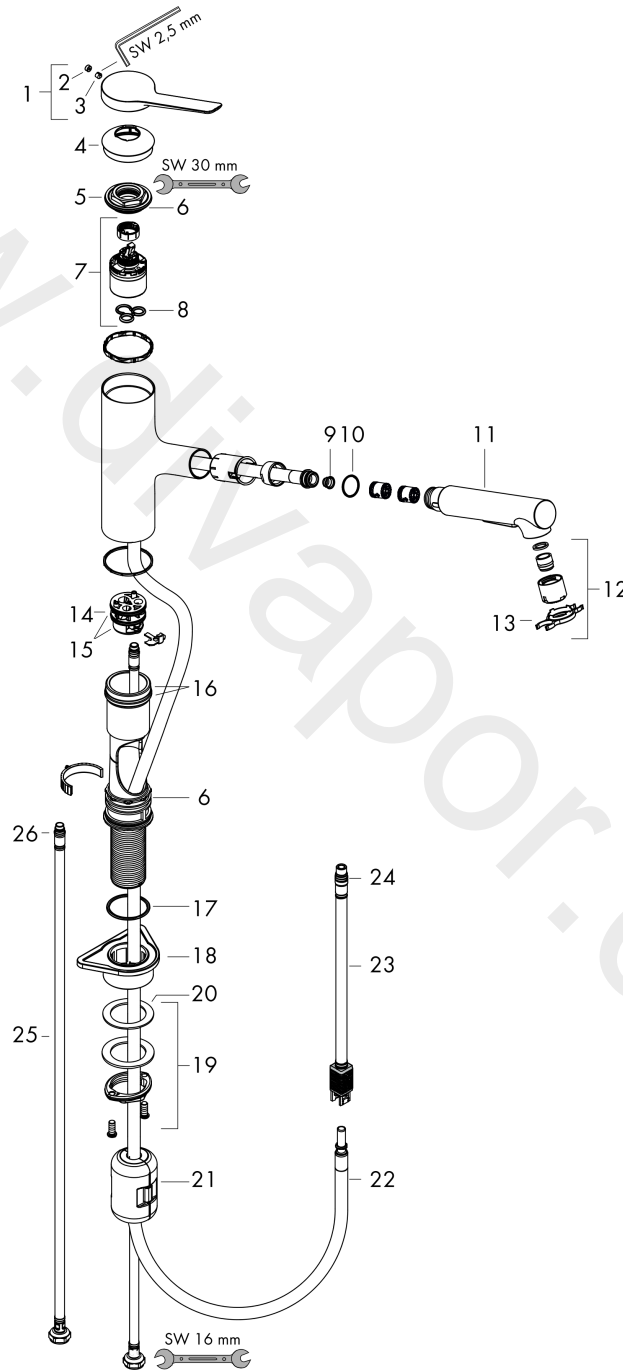

Zesis M33

Single lever kitchen mixer 150, EcoSmart, pull-out spray, 2jet

Finish: **Stainless Steel Optic** Article Number: **74810801**

Description

product features

- ComfortZone 150
- swivel range 150°
- normal spray, shower spray
- lockable shower spray, spray returns through pressing spray diverter and spray returns automatically through handle closing
- quick connect hose
- connection dimension: DN15
- maximum flow rate at 3 bar: 5,7 l/min
- ceramic cartridge
- connection type: G 3/8 connections
- temperature limitation adjustable
- integrated non-return valve
- suitable for continuous flow water heaters
- extension length up to 50 cm

Technology

Design awards

Product image

Zesis M33

Single lever kitchen mixer 150, EcoSmart, pull-out spray, 2jet

Finish: **Stainless Steel Optic** Article Number: **74810801**

Exploded Drawing

Year of production: >10/21

Zesis M33

Single lever kitchen mixer 150, EcoSmart, pull-out spray, 2jet

Finish: **Stainless Steel Optic** Article Number: **74810801**

Spare part list

Year of production: >10/21

Pos.	Description	Article Number	Price	PU
1	handle	94390800	£ 76,00	1
2	screw cover	93735610	£ 9,00	1
3	hollow set screw M5x5	98446000	£ 3,30	1
4	flange	94388800	£ 13,50	1
5	nut	94389000	£ 43,00	1
6	O-ring 41x2	98212000	£ 3,30	1
7	cartridge, assy	93895000	£ 79,00	1
8	seal	95008000	£ 9,00	1
9	filter	97735000	£ 3,30	1
10	O-ring 18x1,5	98231000	£ 3,30	1
11	handspray	94474801	£ 76,00	1
12	aerator cpl.	94473001	-	1
13	service tool	95910000	£ 9,00	1
14	adapter for cartridge	95911000	£ 20,50	1
15	O-Ring 30x2	98186000	£ 3,30	1
16	O-ring 37x2	92115000	£ 3,30	1
17	O-Ring 36x2,5	98190000	£ 3,30	1
18	support	97523000	£ 6,10	1
19	fixing set (Ø 34)	95049000	£ 16,10	1
20	lever collar	97548000	£ 3,30	1
21	weight	92500000	£ 43,00	1
22	hose 1,25 m	95506000	£ 79,00	1
23	connection hose 600 mm	92264000	£ 43,00	1
25	connection hose 35½" M8x0,75 3/8"	94267001	£ 35,00	1