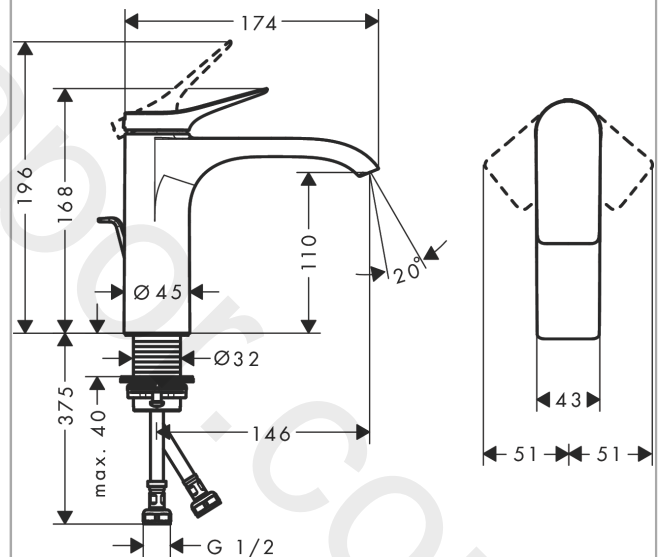

Vivenis

Single lever basin mixer 110 with pop-up waste set

Finish: **Matt White** Article Number: **75020707**

Description

product features

- consists of: single lever basin mixer, waste set
- ComfortZone 110
- projection: 146 mm
- spout height: 110 mm
- handle variant: lever handle
- spray type: WaterfallStream
- maximum flow rate at 3 bar: 5 l/min
- ceramic cartridge
- temperature limitation adjustable
- suitable for continuous flow water heaters
- pop-up waste set G 1¼
- material waste set: metal
- connection type: G ½ connections
- connection dimension: DN15

Technology

Design awards

reddot winner 2021

Product image

Scale drawing

Vivenis

Single lever basin mixer 110 with pop-up waste set

Finish: **Matt White** Article Number: **75020707**

Flowchart

www.divapor.com

Vivenis
Single lever basin mixer 110 with pop-up waste set
 Finish: **Matt White** Article Number: **75020707**

Exploded Drawing

Year of production: >08/21

Vivenis

Single lever basin mixer 110 with pop-up waste set

Finish: **Matt White** Article Number: **75020707**

Spare part list

Year of production: >08/21

Pos.	Description	Article Number	Price	PU
1	handle	94277700	£ 96,00	1
2	screw cover	93735700	£ 9,00	1
3	escutcheon	94027670	£ 38,00	1
4	nut	93995000	£ 25,00	1
5	O-ring 35x1,5	92114000	£ 6,10	1
6	cartridge, assy	93897000	£ 79,00	1
7	seal	95008000	£ 9,00	1
8	O-ring 35x2	92604000	£ 6,10	1
9	adapter for cartridge	98750000	£ 13,30	1
10	O-Ring 30x2	98186000	£ 3,30	1
11	spray former	94275000	£ 43,00	1
12	connection hose 450 mm M8x0,75 G½	97443000	£ 20,50	1
13	O-ring 6,6x1,6	93019000	£ 3,30	1
14	flat seal	98749000	£ 6,10	1
15	fixing set (Ø 32)	13961000	£ 25,00	1
16	lever collar	97548000	£ 3,30	1
17	pull rod	96657700	£ 19,80	1
a	pop up waste	94139700	£ 163,00	1
b	fixation extension 35 mm	13898000	£ 79,00	1