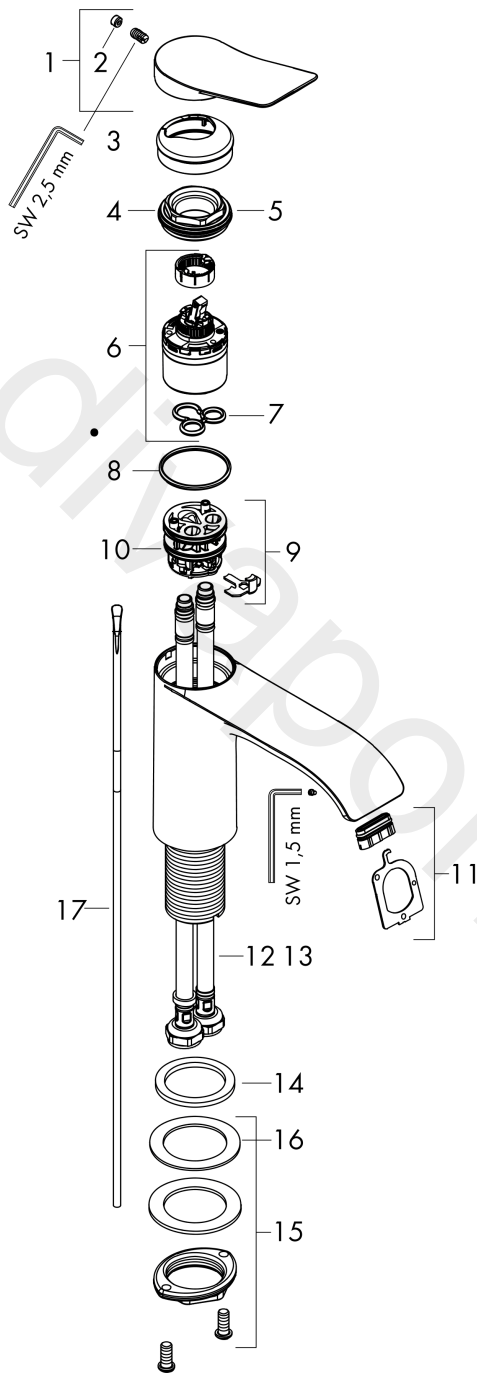

Vivenis

Single lever basin mixer 110 with pop-up waste set

Finish: **Matt White** Article Number: **75020707**

Description

product features

- consists of: single lever basin mixer, waste set
- ComfortZone 110
- projection: 146 mm
- spout height: 110 mm
- handle variant: lever handle
- spray type: WaterfallStream
- maximum flow rate at 3 bar: 5 l/min
- ceramic cartridge
- temperature limitation adjustable
- suitable for continuous flow water heaters
- pop-up waste set G 1¼
- material waste set: metal
- connection type: G ½ connections
- connection dimension: DN15

Technology

Design awards

reddot winner 2021

Product image

Scale drawing

Vivenis

Single lever basin mixer 110 with pop-up waste set

Finish: **Matt White** Article Number: **75020707**

Flowchart

www.divapor.com

Vivenis
Single lever basin mixer 110 with pop-up waste set
 Finish: **Matt White** Article Number: **75020707**

Exploded Drawing

Year of production: >08/21

Vivenis

Single lever basin mixer 110 with pop-up waste set

Finish: **Matt White** Article Number: **75020707**

Spare part list

Year of production: >08/21

Pos.	Description	Article Number	Price	PU
1	handle	94277700	£ 96,00	1
2	screw cover	93735700	£ 9,00	1
3	escutcheon	94027670	£ 38,00	1
4	nut	93995000	£ 25,00	1
5	O-ring 35x1,5	92114000	£ 6,10	1
6	cartridge, assy	93897000	£ 79,00	1
7	seal	95008000	£ 9,00	1
8	O-ring 35x2	92604000	£ 6,10	1
9	adapter for cartridge	98750000	£ 13,30	1
10	O-Ring 30x2	98186000	£ 3,30	1
11	spray former	94275000	£ 43,00	1
12	connection hose 450 mm M8x0,75 G½	97443000	£ 20,50	1
13	O-ring 6,6x1,6	93019000	£ 3,30	1
14	flat seal	98749000	£ 6,10	1
15	fixing set (Ø 32)	13961000	£ 25,00	1
16	lever collar	97548000	£ 3,30	1
17	pull rod	96657700	£ 19,80	1
a	pop up waste	94139700	£ 163,00	1
b	fixation extension 35 mm	13898000	£ 79,00	1