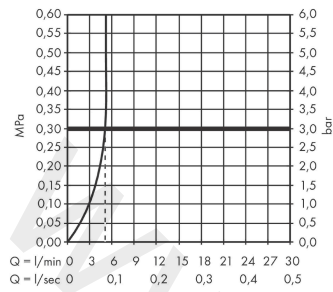

Vivenis

Single lever basin mixer 110 with pop-up waste set

Finish: **Matt White** Article Number: **75020707**

Flowchart

www.divapor.com