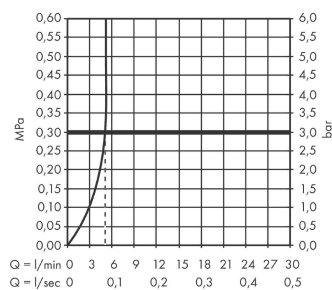

Vivenis

Single lever basin mixer 110 without waste set

Finish: **Matt Black** Article Number: **75022670**

Description

product features

- ComfortZone 110
- projection: 146 mm
- spout height: 110 mm
- handle variant: lever handle
- spray type: WaterfallStream
- maximum flow rate at 3 bar: 5 l/min
- ceramic cartridge
- temperature limitation adjustable
- suitable for continuous flow water heaters
- connection type: G 3/8 connections
- connection dimension: DN15
- EU taxonomy: max. 6 l/min - Substantial Contribution (SC) possible

Article Details

Price excl. VAT

248,50 £

Technology

Design awards

reddot winner 2021

Product image

Scale drawing

Flowchart