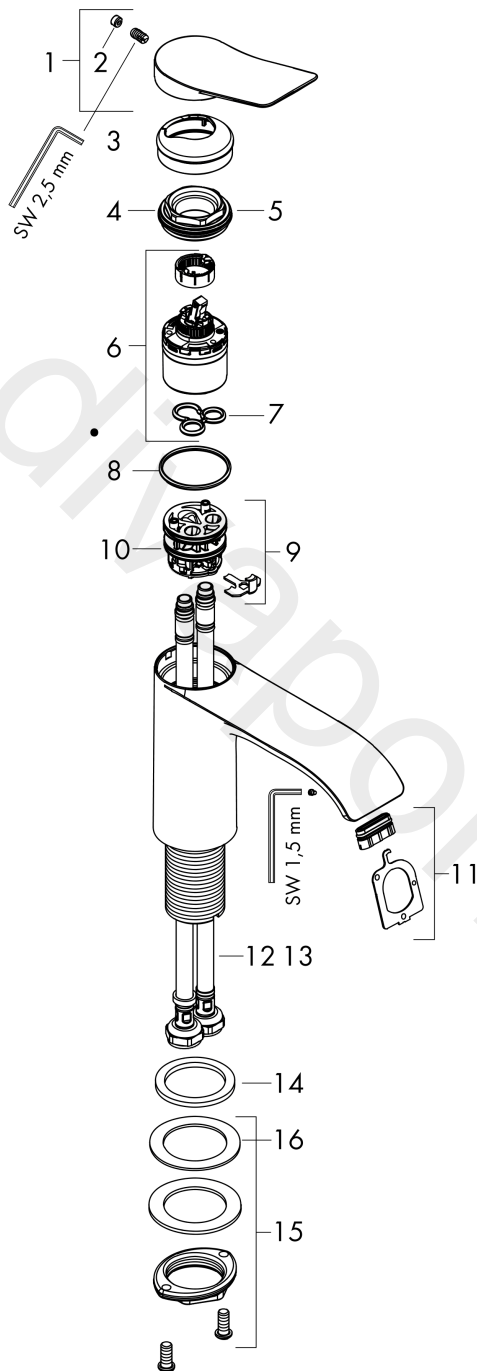

Vivenis

Single lever basin mixer 110 without waste set

Finish: **Matt Black** Article Number: **75022670**

Description

product features

- ComfortZone 110
- projection: 146 mm
- spout height: 110 mm
- handle variant: lever handle
- spray type: WaterfallStream
- maximum flow rate at 3 bar: 5 l/min
- ceramic cartridge
- temperature limitation adjustable
- suitable for continuous flow water heaters
- connection type: G 3/8 connections
- connection dimension: DN15
- EU taxonomy: max. 6 l/min - Substantial Contribution (SC) possible

Flowchart

Vivenis
Single lever basin mixer 110 without waste set
 Finish: **Matt Black** Article Number: **75022670**

Exploded Drawing

Year of production: >06/21

Vivenis

Single lever basin mixer 110 without waste set

Finish: **Matt Black** Article Number: **75022670**

Spare part list

Year of production: >06/21

Pos.	Description	Article Number	Price	PU
1	handle	94277670	£ 96,00	1
2	screw cover	93735610	£ 9,00	1
3	escutcheon	94027670	£ 38,00	1
4	nut	93995000	£ 25,00	1
5	O-ring 35x1,5	92114000	£ 6,10	1
6	cartridge, assy	93897000	£ 79,00	1
7	seal	95008000	£ 9,00	1
8	O-ring 35x2	92604000	£ 6,10	1
9	adapter for cartridge	98750000	£ 13,30	1
10	O-Ring 30x2	98186000	£ 3,30	1
11	spray former	94275000	£ 43,00	1
12	connection hose 450 mm M8x0,75 G3/8	97206000	£ 35,00	1
13	O-ring 6,6x1,6	93019000	£ 3,30	1
14	flat seal	98749000	£ 6,10	1
15	fixing set (Ø 32)	13961000	£ 25,00	1
16	lever collar	97548000	£ 3,30	1
a	fixation extension 35 mm	13898000	£ 79,00	1