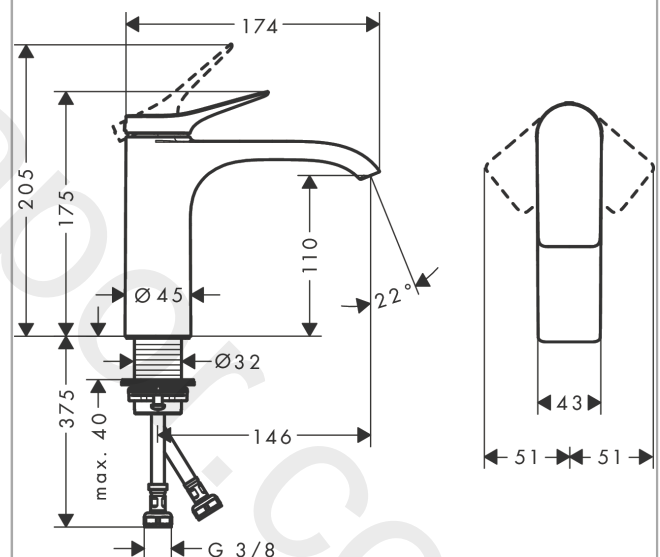

Vivenis

Single lever basin mixer 110 without waste set

Finish: **Matt Black** Article Number: **75022670**

Description

product features

- ComfortZone 110
- projection: 146 mm
- spout height: 110 mm
- handle variant: lever handle
- spray type: WaterfallStream
- maximum flow rate at 3 bar: 5 l/min
- ceramic cartridge
- temperature limitation adjustable
- suitable for continuous flow water heaters
- connection type: G 3/8 connections
- connection dimension: DN15
- EU taxonomy: max. 6 l/min - Substantial Contribution (SC) possible

Article Details

Price excl. VAT

248,50 £

Technology

Design awards

reddot winner 2021

Product image

Scale drawing

Flowchart

Vivenis
Single lever basin mixer 110 without waste set
 Finish: **Matt Black** Article Number: **75022670**

Exploded Drawing

Year of production: >06/21

Vivenis

Single lever basin mixer 110 without waste set

Finish: **Matt Black** Article Number: **75022670**

Spare part list

Year of production: >06/21

Pos.	Description	Article Number	Price	PU
1	handle	94277670	£ 96,00	1
2	screw cover	93735610	£ 9,00	1
3	escutcheon	94027670	£ 38,00	1
4	nut	93995000	£ 25,00	1
5	O-ring 35x1,5	92114000	£ 6,10	1
6	cartridge, assy	93897000	£ 79,00	1
7	seal	95008000	£ 9,00	1
8	O-ring 35x2	92604000	£ 6,10	1
9	adapter for cartridge	98750000	£ 13,30	1
10	O-Ring 30x2	98186000	£ 3,30	1
11	spray former	94275000	£ 43,00	1
12	connection hose 450 mm M8x0,75 G3/8	97206000	£ 35,00	1
13	O-ring 6,6x1,6	93019000	£ 3,30	1
14	flat seal	98749000	£ 6,10	1
15	fixing set (Ø 32)	13961000	£ 25,00	1
16	lever collar	97548000	£ 3,30	1
a	fixation extension 35 mm	13898000	£ 79,00	1