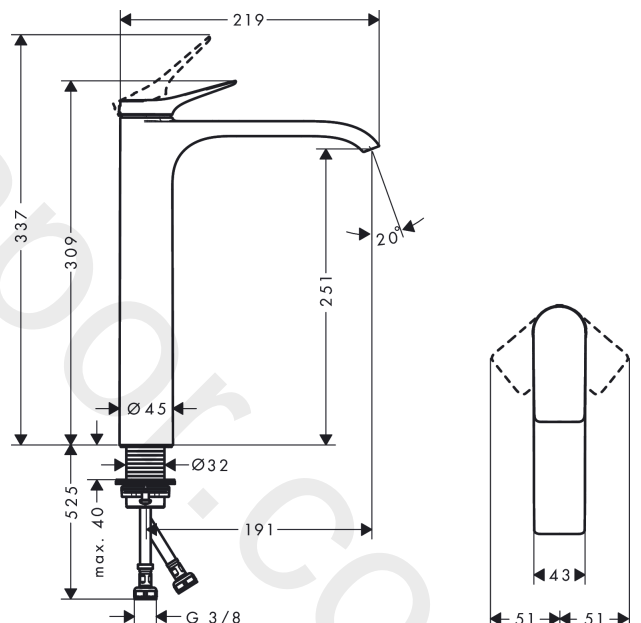

#### product features

- ComfortZone 250
- projection: 191 mm
- spout height: 251 mm
- handle variant: lever handle
- spray type: WaterfallStream
- maximum flow rate at 3 bar: 5 l/min
- ceramic cartridge
- temperature limitation adjustable
- suitable for continuous flow water heaters
- connection type: G 3/8 connections
- connection dimension: DN15
- EU taxonomy: max. 6 l/min - Substantial Contribution (SC) possible

### Product image

### Scale drawing