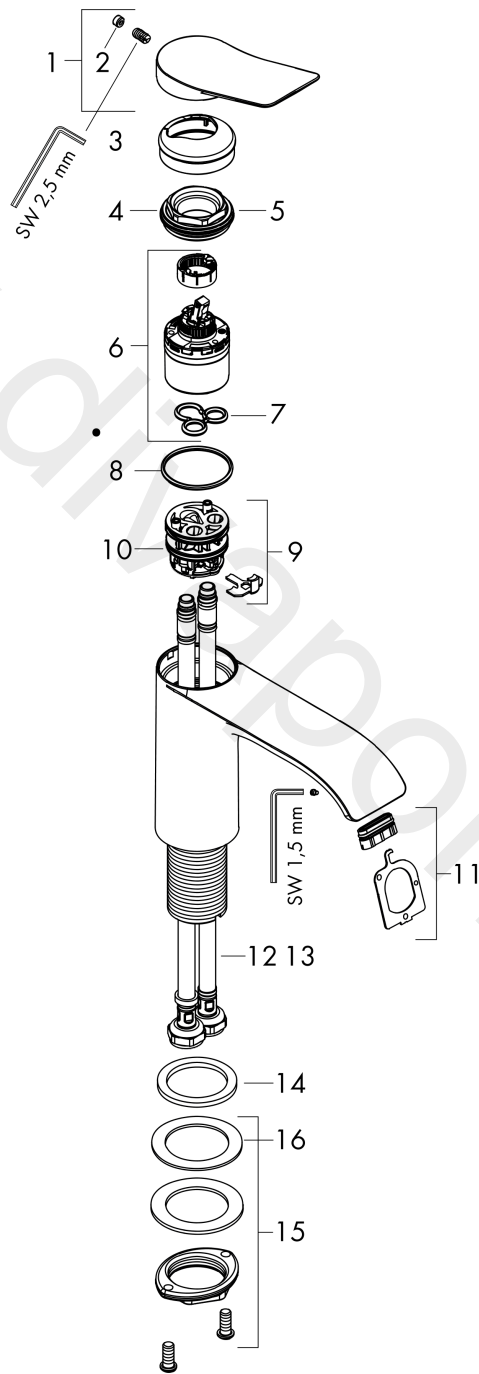

#### product features

- ComfortZone 250
- projection: 191 mm
- spout height: 251 mm
- handle variant: lever handle
- spray type: WaterfallStream
- maximum flow rate at 3 bar: 5 l/min
- ceramic cartridge
- temperature limitation adjustable
- suitable for continuous flow water heaters
- connection type: G 3/8 connections
- connection dimension: DN15
- EU taxonomy: max. 6 l/min - Substantial Contribution (SC) possible

### Scale drawing

### Flowchart

**Vivenis**  
**Single lever basin mixer 250 for wash bowls without waste set**  
 Finish: **Chrome** Article Number: **75042000**

Exploded Drawing

Year of production: >06/21

### Spare part list

Year of production: >06/21

Pos.	Description	Article Number	Price	PU
1	handle	94277000	£ 64,00	1
2	screw cover	93735460	£ 9,00	1
3	escutcheon	94027000	£ 25,00	1
4	nut	93995000	£ 25,00	1
5	O-ring 35x1,5	92114000	£ 6,10	1
6	cartridge, assy	93897000	£ 79,00	1
7	seal	95008000	£ 9,00	1
8	O-ring 35x2	92604000	£ 6,10	1
9	adapter for cartridge	98750000	£ 13,30	1
10	O-Ring 30x2	98186000	£ 3,30	1
11	spray former	94275000	£ 43,00	1
12	flat seal	98749000	£ 6,10	1
13	connection hose 600 mm M8x0,75 G3/8	96556000	£ 25,00	1
14	O-ring 6,6x1,6	93019000	£ 3,30	1
15	fixing set (Ø 32)	13961000	£ 25,00	1
16	lever collar	97548000	£ 3,30	1
a	fixation extension 35 mm	13898000	£ 79,00	1