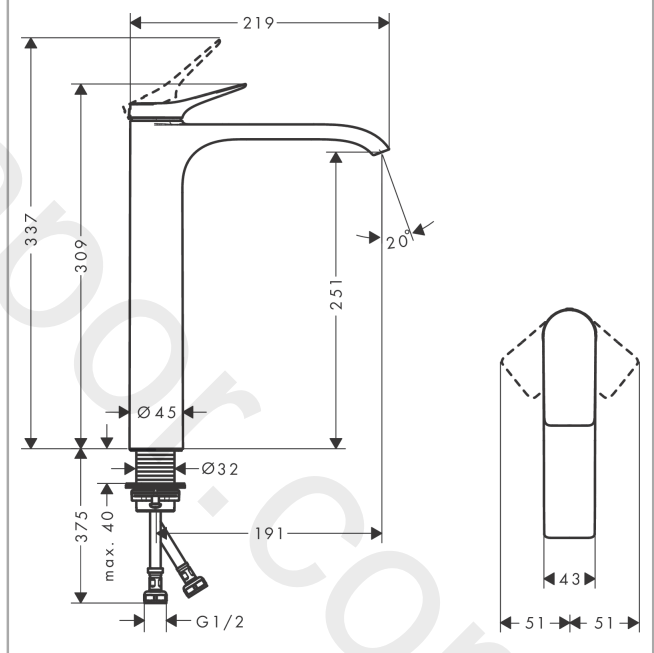

Vivenis

Single lever basin mixer 250 for wash bowls with waste set

Finish: **Matt White** Article Number: **75043707**

Description

product features

- consists of: single lever basin mixer, waste set
- ComfortZone 250
- spout height: 251 mm
- handle variant: lever handle
- spray type: WaterfallStream
- maximum flow rate at 3 bar: 5 l/min
- ceramic cartridge
- temperature limitation adjustable
- suitable for continuous flow water heaters
- non-closing waste set
- material waste set: metal
- connection type: G 1/2 connections
- connection dimension: DN15

Technology

Design awards

reddot winner 2021

Product image

Scale drawing

Vivenis

Single lever basin mixer 250 for wash bowls with waste set

Finish: **Matt White** Article Number: **75043707**

Flowchart

www.divapor.com

Vivenis
Single lever basin mixer 250 for wash bowls with waste set
 Finish: **Matt White** Article Number: **75043707**

Exploded Drawing

Year of production: >08/21

Vivenis

Single lever basin mixer 250 for wash bowls with waste set

Finish: **Matt White** Article Number: **75043707**

Spare part list

Year of production: >08/21

Pos.	Description	Article Number	Price	PU
1	handle	94277700	£ 96,00	1
2	screw cover	93735700	£ 9,00	1
3	escutcheon	94027700	£ 38,00	1
4	nut	93995000	£ 25,00	1
5	O-ring 35x1,5	92114000	£ 6,10	1
6	cartridge, assy	93897000	£ 79,00	1
7	seal	95008000	£ 9,00	1
8	O-ring 35x2	92604000	£ 6,10	1
9	adapter for cartridge	98750000	£ 13,30	1
10	O-Ring 30x2	98186000	£ 3,30	1
11	spray former	94275000	£ 43,00	1
12	connection hose 600 mm M8x0,75 G1/2	92482000	£ 43,00	1
13	O-ring 6,6x1,6	93019000	£ 3,30	1
14	flat seal	98749000	£ 6,10	1
15	fixing set (Ø 32)	13961000	£ 25,00	1
16	lever collar	97548000	£ 3,30	1
17	pull rod	96657000	£ 13,30	1
a	waste	50001700	£ 99,36	1
b	fixation extension 35 mm	13898000	£ 79,00	1