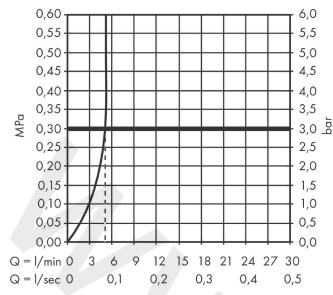

Vivenis

Single lever basin mixer 250 for wash bowls with waste set

Finish: **Matt White** Article Number: **75043707**

Flowchart

www.divapor.com