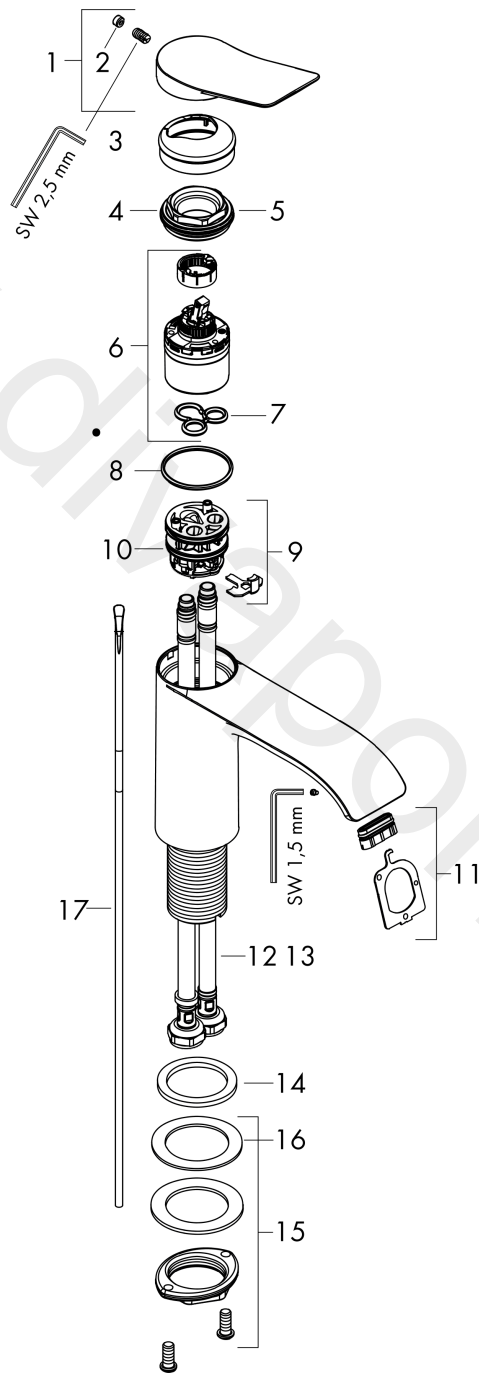

Vivenis

Single lever basin mixer 250 for wash bowls with waste set

Finish: **Matt White** Article Number: **75043707**

Description

product features

- consists of: single lever basin mixer, waste set
- ComfortZone 250
- spout height: 251 mm
- handle variant: lever handle
- spray type: WaterfallStream
- maximum flow rate at 3 bar: 5 l/min
- ceramic cartridge
- temperature limitation adjustable
- suitable for continuous flow water heaters
- non-closing waste set
- material waste set: metal
- connection type: G 1/2 connections
- connection dimension: DN15

Technology

Design awards

reddot winner 2021

Product image

Scale drawing

Vivenis

Single lever basin mixer 250 for wash bowls with waste set

Finish: **Matt White** Article Number: **75043707**

Flowchart

www.divapor.com

Vivenis
Single lever basin mixer 250 for wash bowls with waste set
 Finish: **Matt White** Article Number: **75043707**

Exploded Drawing

Year of production: >08/21

Vivenis

Single lever basin mixer 250 for wash bowls with waste set

Finish: **Matt White** Article Number: **75043707**

Spare part list

Year of production: >08/21

Pos.	Description	Article Number	Price	PU
1	handle	94277700	£ 96,00	1
2	screw cover	93735700	£ 9,00	1
3	escutcheon	94027700	£ 38,00	1
4	nut	93995000	£ 25,00	1
5	O-ring 35x1,5	92114000	£ 6,10	1
6	cartridge, assy	93897000	£ 79,00	1
7	seal	95008000	£ 9,00	1
8	O-ring 35x2	92604000	£ 6,10	1
9	adapter for cartridge	98750000	£ 13,30	1
10	O-Ring 30x2	98186000	£ 3,30	1
11	spray former	94275000	£ 43,00	1
12	connection hose 600 mm M8x0,75 G1/2	92482000	£ 43,00	1
13	O-ring 6,6x1,6	93019000	£ 3,30	1
14	flat seal	98749000	£ 6,10	1
15	fixing set (Ø 32)	13961000	£ 25,00	1
16	lever collar	97548000	£ 3,30	1
17	pull rod	96657000	£ 13,30	1
a	waste	50001700	£ 99,36	1
b	fixation extension 35 mm	13898000	£ 79,00	1