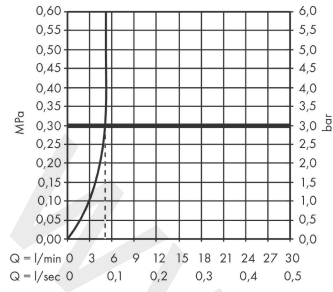

Scale drawing

Vivenis

Single lever basin mixer for concealed installation wall-mounted with spout 19,2 cm

Finish: **Matt White** Article Number: **75050700**

Flowchart

Vivenis

Single lever basin mixer for concealed installation wall-mounted with spout 19,2 cm