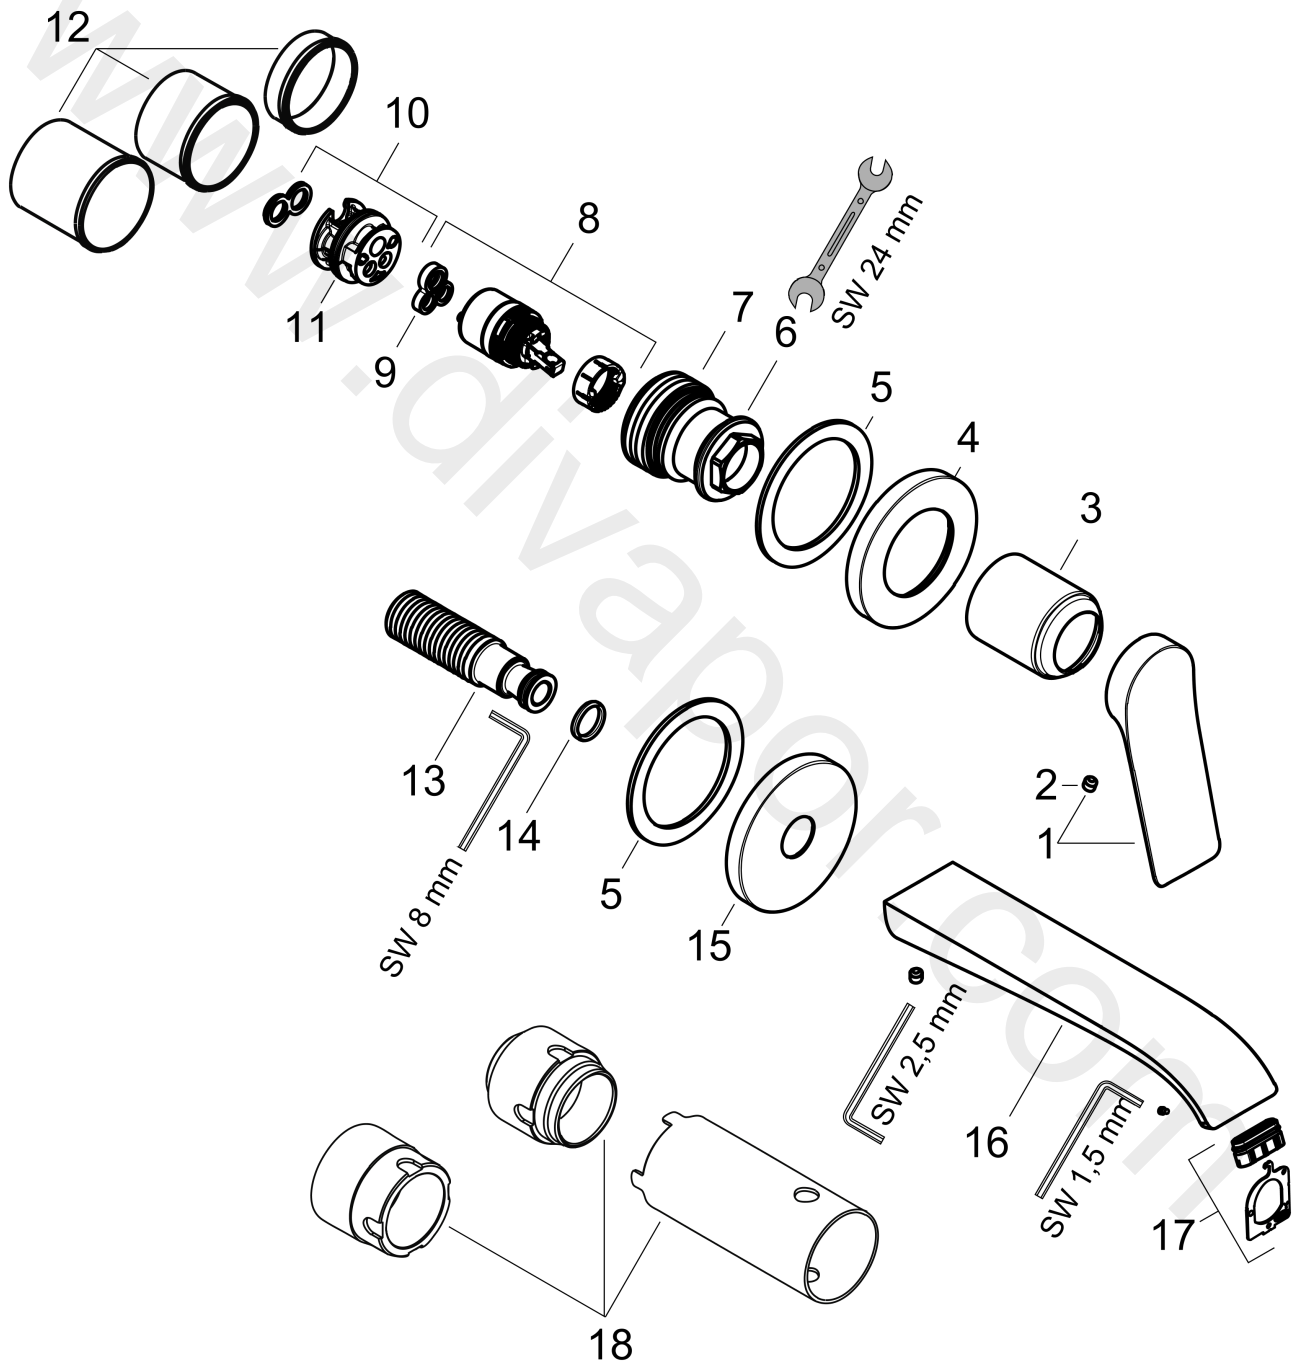

Vivenis

Single lever basin mixer for concealed installation wall-mounted with spout 19,2 cm

Finish: **Matt White** Article Number: **75050700**

Exploded Drawing

Year of production: >06/21

Vivenis

Single lever basin mixer for concealed installation wall-mounted with spout 19,2 cm

Finish: **Matt White** Article Number: **75050700**

Spare part list

Year of production: >06/21

Pos.	Description	Article Number	Price	PU
1	handle	94276700	£ 76,00	1
2	hollow set screw M5x5	98446000	£ 3,30	1
3	sleeve	93989700	£ 51,00	1
4	escutcheon for handle	93988700	£ 96,00	1
5	washer	97600000	£ 13,30	1
6	nut	94752000	£ 35,00	1
7	O-Ring 32x2	98193000	£ 3,30	1
8	cartridge, assy	93760000	£ 96,00	1
9	seal	93383000	£ 13,30	1
10	adapter for cartridge	95634000	£ 13,30	1
11	O-ring 26x2	98147000	£ 3,30	1
12	fixing set	97971000	£ 43,00	1
13	connecting thread G½	95626000	£ 43,00	1
14	O-ring 13x2	98128000	£ 3,30	1
15	escutcheon for spout	93987700	£ 118,00	1
16	spout cpl.	94274700	£ 202,00	1
17	spray former	94275000	£ 43,00	1
18	extension set 25 mm for 13622180	31971000	£ 169,00	1
a	base body	13622180	£ 355,00	1
b	adapter for exchanged connections	93819000	£ 173,00	1
c	waste	50001700	£ 99,36	1