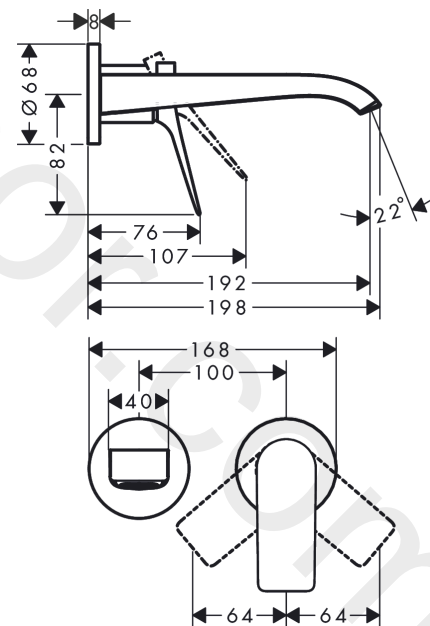

Vivenis

Single lever basin mixer for concealed installation wall-mounted with spout 19,2 cm

Finish: **Matt White** Article Number: **75050700**

Description

product features

- consists of: single lever basin mixer for concealed installation wall-mounted, waste set
- projection: 192 mm
- handle variant: lever handle
- spray type: WaterfallStream
- maximum flow rate at 3 bar: 5 l/min
- ceramic cartridge
- temperature limitation adjustable
- suitable for continuous flow water heaters
- non-closing waste set
- material waste set: metal
- connection type: basic set
- connection dimension: DN15
- handle can be positioned on the right or left, depending on the basic set installation
- EU taxonomy: max. 6 l/min - Substantial Contribution (SC) possible

Scale drawing

Vivenis

Single lever basin mixer for concealed installation wall-mounted with spout 19,2 cm

Finish: **Matt White** Article Number: **75050700**

Flowchart

Vivenis

Single lever basin mixer for concealed installation wall-mounted with spout 19,2 cm

Year of production: >06/21

Pos.	Description	Article Number	Price	PU
1	handle	94276700	£ 76,00	1
2	hollow set screw M5x5	98446000	£ 3,30	1
3	sleeve	93989700	£ 51,00	1
4	escutcheon for handle	93988700	£ 96,00	1
5	washer	97600000	£ 13,30	1
6	nut	94752000	£ 35,00	1
7	O-Ring 32x2	98193000	£ 3,30	1
8	cartridge, assy	93760000	£ 96,00	1
9	seal	93383000	£ 13,30	1
10	adapter for cartridge	95634000	£ 13,30	1
11	O-ring 26x2	98147000	£ 3,30	1
12	fixing set	97971000	£ 43,00	1
13	connecting thread G½	95626000	£ 43,00	1
14	O-ring 13x2	98128000	£ 3,30	1
15	escutcheon for spout	93987700	£ 118,00	1
16	spout cpl.	94274700	£ 202,00	1
17	spray former	94275000	£ 43,00	1
18	extension set 25 mm for 13622180	31971000	£ 169,00	1
a	base body	13622180	£ 355,00	1
b	adapter for exchanged connections	93819000	£ 173,00	1
c	waste	50001700	£ 99,36	1