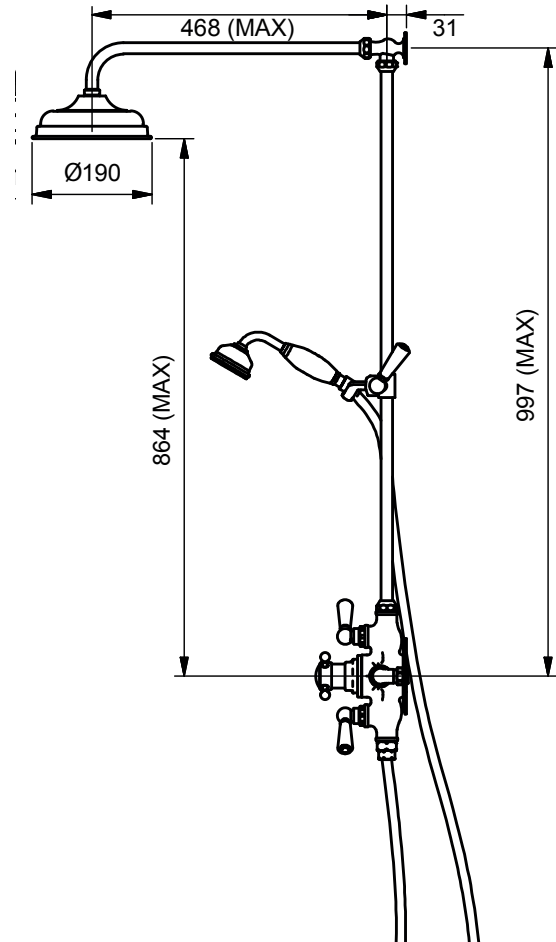

7420

Single Exposed Mixer, Rigid Riser Kit, Standard Deluge

7420, 7429

Plumbing Information

Flow regulators available on request

Materials

Brass, Ceramic

Models

7420 White Ceramics, Black Text
<Swadling; Hot/Cold>

7429 Black Ceramics, White Text
<Swadling; Hot/Cold>

7520

Double Exposed Mixer, Rigid Riser Kit, Deluge, Shower Hose, Single Mode Hand Shower

7520,7529, 7520MF, 7529MF

Plumbing Information

Flow regulators available on request

Materials

Brass, Ceramic

Models

7520 White Ceramics, Black Text
<Swadling; Hot/Cold>

7529 Black Ceramics, White Text
<Swadling; Hot/Cold>

7520MF White Ceramics, Black Text
<Swadling; Hot/Cold>
Multi-function Hand Shower

7529MF Black Ceramics, White Text
<Swadling; Hot/Cold>
Multi-function Hand Shower