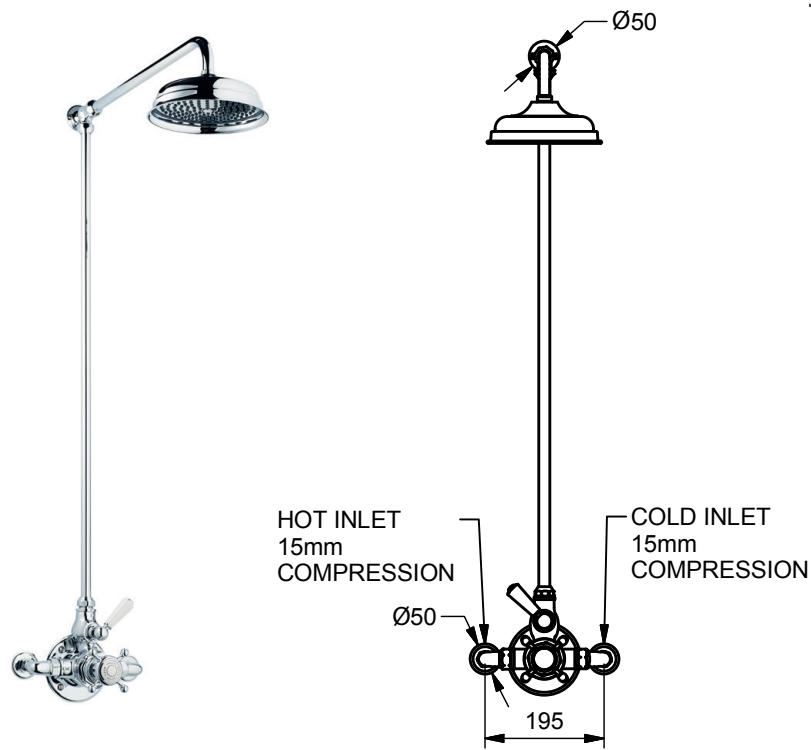

7420

Single Exposed Mixer, Rigid Riser Kit, Standard Deluge

7420, 7429

Plumbing Information

Flow regulators available on request

Materials

Brass, Ceramic

Models

7420 White Ceramics, Black Text
<Swadling; Hot/Cold>

7429 Black Ceramics, White Text
<Swadling; Hot/Cold>

7520

Double Exposed Mixer, Rigid Riser Kit, Deluge, Shower Hose, Single Mode Hand Shower

7520,7529, 7520MF, 7529MF

Plumbing Information

Flow regulators available on request

Materials

Brass, Ceramic

Models

7520 White Ceramics, Black Text
<Swadling; Hot/Cold>

7529 Black Ceramics, White Text
<Swadling; Hot/Cold>

7520MF White Ceramics, Black Text
<Swadling; Hot/Cold>
Multi-function Hand Shower

7529MF Black Ceramics, White Text
<Swadling; Hot/Cold>
Multi-function Hand Shower