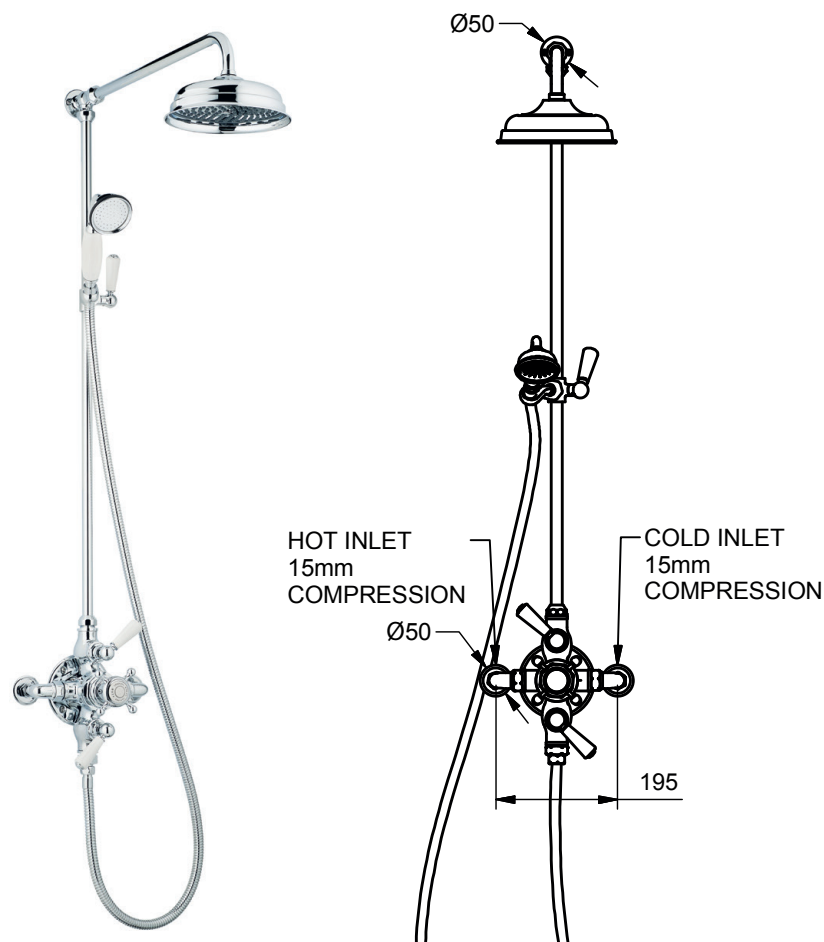

7420

Single Exposed Mixer, Rigid Riser Kit, Standard Deluge

7420, 7429

Plumbing Information

Flow regulators available on request

Materials

Brass, Ceramic

Models

7420 White Ceramics, Black Text
<Swadling; Hot/Cold>

7429 Black Ceramics, White Text
<Swadling; Hot/Cold>

7520

Double Exposed Mixer, Rigid Riser Kit, Deluge, Shower Hose, Single Mode Hand Shower

7520,7529, 7520MF, 7529MF

Plumbing Information

Flow regulators available on request

Materials

Brass, Ceramic

Models

7520 White Ceramics, Black Text
<Swadling; Hot/Cold>

7529 Black Ceramics, White Text
<Swadling; Hot/Cold>

7520MF White Ceramics, Black Text
<Swadling; Hot/Cold>
Multi-function Hand Shower

7529MF Black Ceramics, White Text
<Swadling; Hot/Cold>
Multi-function Hand Shower