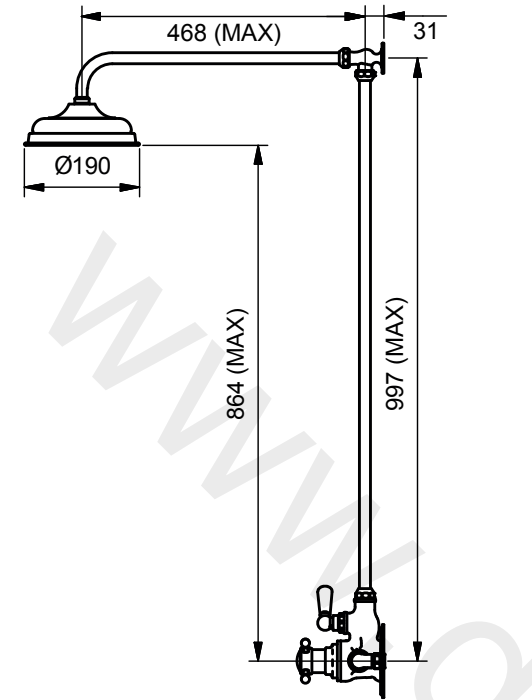

7420

Single Exposed Mixer, Rigid Riser Kit, Standard Deluge

7420, 7429

Plumbing Information

Flow regulators available on request

Materials

Brass, Ceramic

Models

7420 White Ceramics, Black Text
<Swadling; Hot/Cold>

7429 Black Ceramics, White Text
<Swadling; Hot/Cold>

7520

Double Exposed Mixer, Rigid Riser Kit, Deluge, Shower Hose, Single Mode Hand Shower

7520,7529, 7520MF, 7529MF

Plumbing Information

Flow regulators available on request

Materials

Brass, Ceramic

Models

7520 White Ceramics, Black Text
<Swadling; Hot/Cold>

7529 Black Ceramics, White Text
<Swadling; Hot/Cold>

7520MF White Ceramics, Black Text
<Swadling; Hot/Cold>
Multi-function Hand Shower