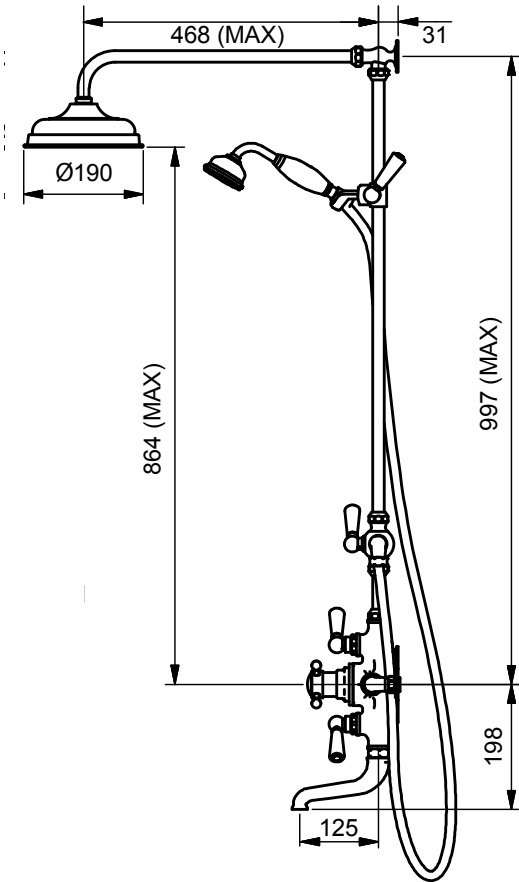

7530

Double Exposed Mixer, Rigid Riser Kit, Deluge, Integrated Bath Spout

7540

Double Exposed Mixer, Rigid Riser Kit, Deluge, Shower Hose, Single Mode Hand Shower, 2-Way Diverter, Integrated Bath Spout

7530, 7539

Plumbing Information Materials

Flow regulators available on request Brass, Ceramic

Models

7530 White Ceramics, Black Text
<Swadling; Hot/Cold>

7539 Black Ceramics, White Text
<Swadling; Hot/Cold>

7540,7549, 7540MF, 7549MF

Plumbing Information Materials

Flow regulators available on request Brass, Ceramic

Models

7540 White Ceramics, Black Text
<Swadling; Hot/Cold>

7549 Black Ceramics, White Text
<Swadling; Hot/Cold>

7540MF White Ceramics, Black Text
<Swadling; Hot/Cold>
Multi-function Hand Shower

7549MF Black Ceramics, White Text
<Swadling; Hot/Cold>
Multi-function Hand Shower