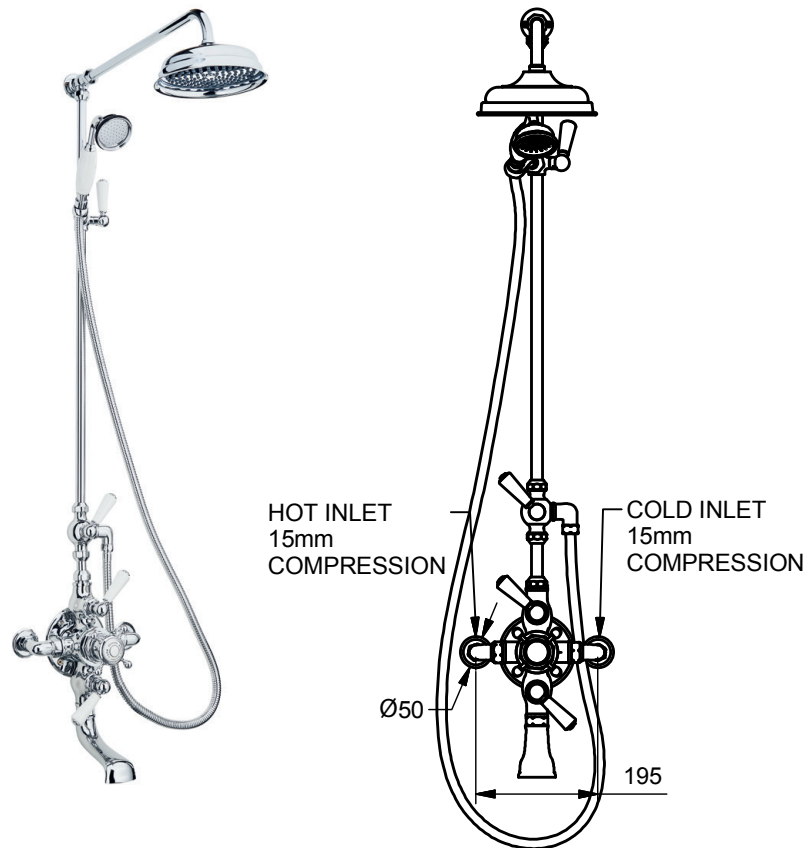

7530

Double Exposed Mixer, Rigid Riser Kit, Deluge, Integrated Bath Spout

7540

Double Exposed Mixer, Rigid Riser Kit, Deluge, Shower Hose, Single Mode Hand Shower, 2-Way Diverter, Integrated Bath Spout

7530, 7539

Plumbing Information Materials

Flow regulators available on request Brass, Ceramic

Models

7530 White Ceramics, Black Text
<Swadling; Hot/Cold>

7539 Black Ceramics, White Text
<Swadling; Hot/Cold>

7540,7549, 7540MF, 7549MF

Plumbing Information Materials

Flow regulators available on request Brass, Ceramic

Models

7540 White Ceramics, Black Text
<Swadling; Hot/Cold>

7549 Black Ceramics, White Text
<Swadling; Hot/Cold>

7540MF White Ceramics, Black Text
<Swadling; Hot/Cold>
Multi-function Hand Shower

7549MF Black Ceramics, White Text
<Swadling; Hot/Cold>
Multi-function Hand Shower