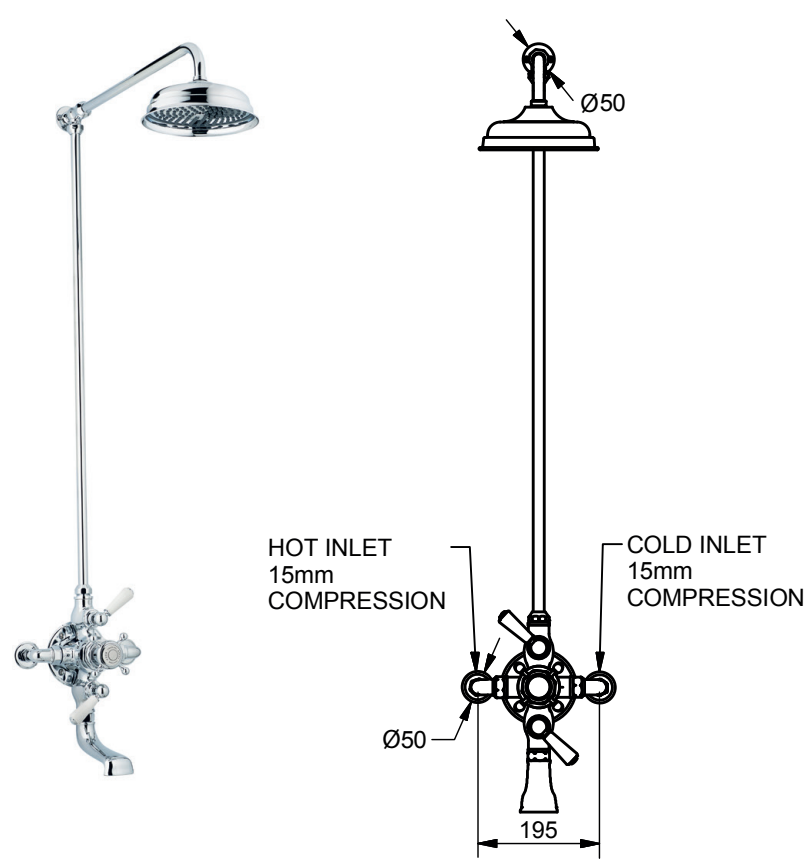

7530

Double Exposed Mixer, Rigid Riser Kit, Deluge, Integrated Bath Spout

7540

Double Exposed Mixer, Rigid Riser Kit, Deluge, Shower Hose, Single Mode Hand Shower, 2-Way Diverter, Integrated Bath Spout

7530, 7539

Plumbing Information Materials

Flow regulators available on request Brass, Ceramic

Models

7530 White Ceramics, Black Text
<Swadling; Hot/Cold>

7539 Black Ceramics, White Text
<Swadling; Hot/Cold>

7540,7549, 7540MF, 7549MF

Plumbing Information Materials

Flow regulators available on request Brass, Ceramic

Models

7540 White Ceramics, Black Text
<Swadling; Hot/Cold>

7549 Black Ceramics, White Text
<Swadling; Hot/Cold>

7540MF White Ceramics, Black Text
<Swadling; Hot/Cold>
Multi-function Hand Shower

7549MF Black Ceramics, White Text
<Swadling; Hot/Cold>
Multi-function Hand Shower