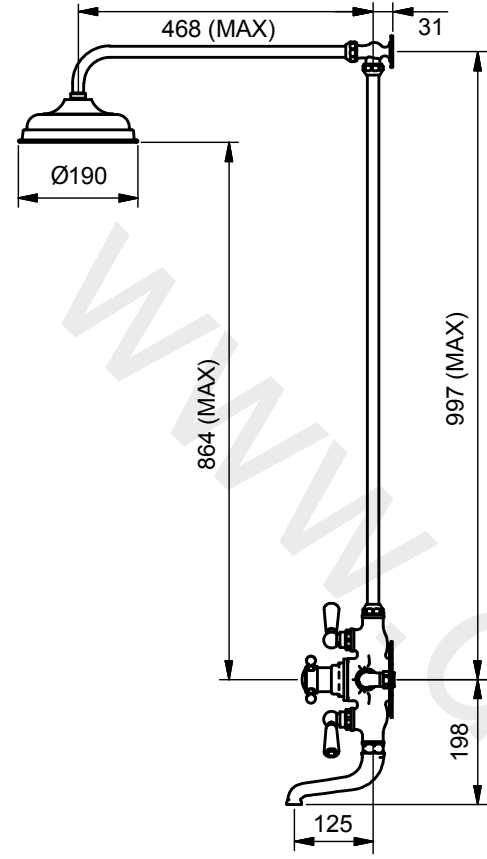

7530

Double Exposed Mixer, Rigid Riser Kit, Deluge, Integrated Bath Spout

7540

Double Exposed Mixer, Rigid Riser Kit, Deluge, Shower Hose, Single Mode Hand Shower, 2-Way Diverter, Integrated Bath Spout

7530, 7539

Plumbing Information Materials

Flow regulators available on request Brass, Ceramic

Models

7530 White Ceramics, Black Text
<Swadling; Hot/Cold>

7539 Black Ceramics, White Text
<Swadling; Hot/Cold>

7540,7549, 7540MF, 7549MF

Plumbing Information Materials

Flow regulators available on request Brass, Ceramic

Models

7540 White Ceramics, Black Text
<Swadling; Hot/Cold>

7549 Black Ceramics, White Text
<Swadling; Hot/Cold>

7540MF White Ceramics, Black Text
<Swadling; Hot/Cold>
Multi-function Hand Shower

7549MF Black Ceramics, White Text
<Swadling; Hot/Cold>
Multi-function Hand Shower