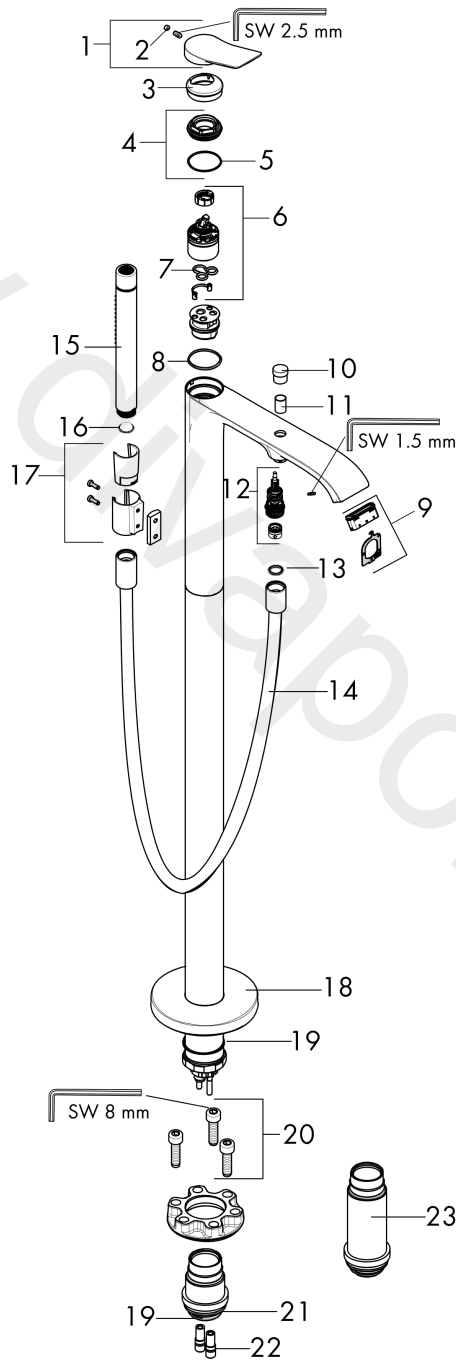

##### product features

- consists of: single lever bath mixer floor standing, baton hand shower, shower hose, shower holder
- 2 functions
- spray type mixer: WaterfallStream
- spray type hand shower: Rain, Mono
- flow rate of hand shower at 3 bar: 6,6 l/min
- ceramic cartridge
- temperature limitation adjustable
- diverter with automatic resetting
- non-return valve
- connection dimension: DN15
- connection type: basic set
- deck mounted
- min. operating pressure: 1 bar
- max. operating pressure: 10 bar

#### Product image

#### Scale drawing

**Vivenis**  
**Single lever bath mixer floor-standing**  
 Finish: **Chrome** Article Number: **75445001**

**Exploded Drawing**

Year of production: >11/21

**Vivenis****Single lever bath mixer floor-standing**Finish: **Chrome** Article Number: **75445001****Spare part list**

Year of production: &gt;11/21

Pos.	Description	Article Number	Price	PU
1	handle	94277000	£ 64,00	1
2	screw cover	93735460	£ 9,00	1
3	escutcheon	94027000	£ 25,00	1
4	nut	93995000	£ 25,00	1
5	O-ring 35x1,5	92114000	£ 6,10	1
6	cartridge, assy	93895000	£ 79,00	1
7	seal	95008000	£ 9,00	1
8	O-Ring 30x2	98186000	£ 3,30	1
9	aerator cpl.	93916000	£ 43,00	1
10	diverter knob	97981000	£ 20,50	1
11	sleeve	97979000	£ 16,10	1
12	selector	97978000	£ 64,00	1
13	seal	98058000	£ 3,30	1
14	shower hose 1,25 m	28282000	£ 67,00	1
15	handshower	04486000	-	1
16	filter packing	94246000	£ 3,30	1
17	shower holder, assy	96295000	£ 35,00	1
18	escutcheon	94038000	£ 96,00	1
19	O-ring 44x2,5	98162000	£ 3,30	1
20	hexagon socket screw M10x35	97670000	£ 16,10	1
21	O-ring 29x3	98371000	£ 6,10	1
22	O-ring 7x2	98419000	£ 3,30	1
23	extension set 60 mm	93882000	£ 275,00	1
a	base body	10452181	-	1