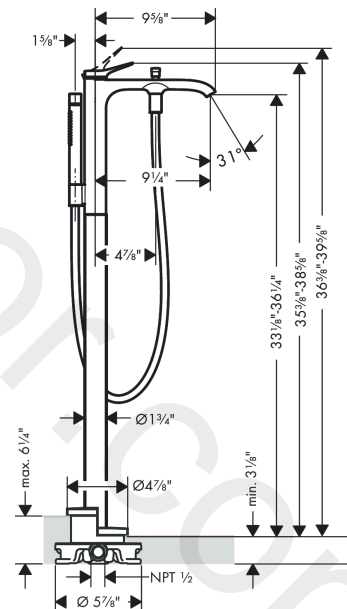

##### product features

- consists of: single lever bath mixer floor standing, baton hand shower, shower hose, shower holder
- 2 functions
- spray type mixer: WaterfallStream
- spray type hand shower: Rain, Mono
- flow rate of hand shower at 3 bar: 6,6 l/min
- ceramic cartridge
- temperature limitation adjustable
- diverter with automatic resetting
- non-return valve
- connection dimension: DN15
- connection type: basic set
- deck mounted
- min. operating pressure: 1 bar
- max. operating pressure: 10 bar

#### Product image

#### Scale drawing

**Vivenis**  
**Single lever bath mixer floor-standing**  
 Finish: **Chrome** Article Number: **75445001**

**Exploded Drawing**

Year of production: >11/21

**Vivenis****Single lever bath mixer floor-standing**Finish: **Chrome** Article Number: **75445001****Spare part list**

Year of production: &gt;11/21

Pos.	Description	Article Number	Price	PU
1	handle	94277000	£ 64,00	1
2	screw cover	93735460	£ 9,00	1
3	escutcheon	94027000	£ 25,00	1
4	nut	93995000	£ 25,00	1
5	O-ring 35x1,5	92114000	£ 6,10	1
6	cartridge, assy	93895000	£ 79,00	1
7	seal	95008000	£ 9,00	1
8	O-Ring 30x2	98186000	£ 3,30	1
9	aerator cpl.	93916000	£ 43,00	1
10	diverter knob	97981000	£ 20,50	1
11	sleeve	97979000	£ 16,10	1
12	selector	97978000	£ 64,00	1
13	seal	98058000	£ 3,30	1
14	shower hose 1,25 m	28282000	£ 67,00	1
15	handshower	04486000	-	1
16	filter packing	94246000	£ 3,30	1
17	shower holder, assy	96295000	£ 35,00	1
18	escutcheon	94038000	£ 96,00	1
19	O-ring 44x2,5	98162000	£ 3,30	1
20	hexagon socket screw M10x35	97670000	£ 16,10	1
21	O-ring 29x3	98371000	£ 6,10	1
22	O-ring 7x2	98419000	£ 3,30	1
23	extension set 60 mm	93882000	£ 275,00	1
a	base body	10452181	-	1