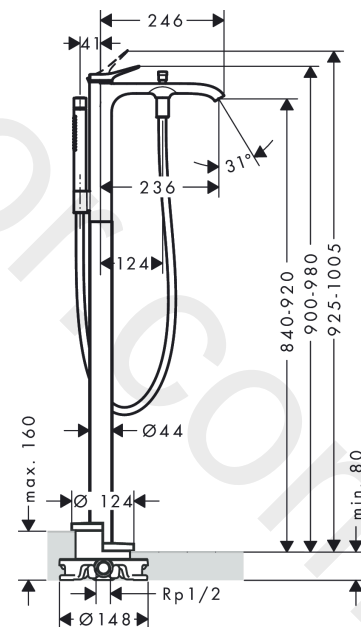

Vivenis

Single lever bath mixer floor-standing

Finish: **Matt Black** Article Number: **75445670**

Description

product features

- consists of: single lever bath mixer floor standing, baton hand shower, shower hose, shower holder
- 2 functions
- projection: 236 mm
- spray type mixer: WaterfallStream
- spray type hand shower: Rain, Mono
- maximum flow rate at 3 bar: 21,3 l/min
- flow rate for bath spout at 3 bar: 21,3 l/min
- flow rate of hand shower at 3 bar: 13,4 l/min
- ceramic cartridge
- temperature limitation adjustable
- diverter with automatic resetting
- non-return valve
- connection dimension: DN15
- connection type: basic set
- deck mounted
- min. operating pressure: 1 bar
- max. operating pressure: 10 bar

Scale drawing

Vivenis

Single lever bath mixer floor-standing

Finish: **Matt Black** Article Number: **75445670**

Flowchart

Vivenis
Single lever bath mixer floor-standing
 Finish: **Matt Black** Article Number: **75445670**

Exploded Drawing

Year of production: >06/21

Vivenis**Single lever bath mixer floor-standing**Finish: **Matt Black** Article Number: **75445670****Spare part list**

Year of production: >06/21

Pos.	Description	Article Number	Price	PU
1	handle	94277670	£ 96,00	1
2	screw cover	93735610	£ 9,00	1
3	escutcheon	94027670	£ 38,00	1
4	nut	93995000	£ 25,00	1
5	O-ring 35x1,5	92114000	£ 6,10	1
6	cartridge, assy	93895000	£ 79,00	1
7	seal	95008000	£ 9,00	1
8	O-Ring 30x2	98186000	£ 3,30	1
9	aerator cpl.	93916000	£ 43,00	1
10	diverter knob	97981670	£ 33,00	1
11	sleeve	97979670	£ 25,00	1
12	selector	97978000	£ 64,00	1
13	seal	98058000	£ 3,30	1
14	shower hose 1,25 m	28282670	£ 93,84	1
15	handshower	28532670	£ 312,24	1
16	filter packing	94246000	£ 3,30	1
17	shower holder, assy	96295670	£ 51,00	1
18	escutcheon	94038670	£ 142,00	1
19	O-ring 44x2,5	98162000	£ 3,30	1
20	hexagon socket screw M10x35	97670000	£ 16,10	1
21	O-ring 29x3	98371000	£ 6,10	1
22	O-ring 7x2	98419000	£ 3,30	1
23	extension set 60 mm	93882000	£ 275,00	1