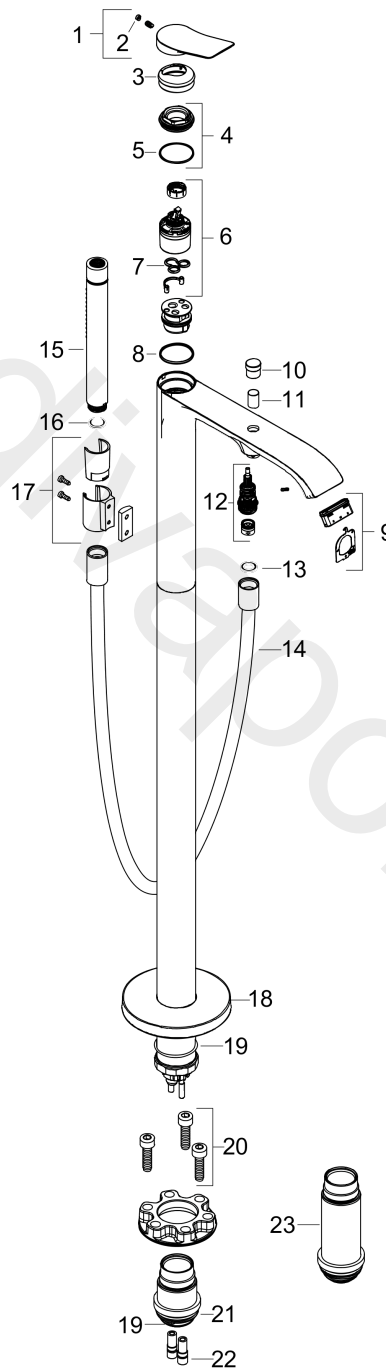

Vivenis

Single lever bath mixer floor-standing

Finish: **Matt Black** Article Number: **75445670**

Description

product features

- consists of: single lever bath mixer floor standing, baton hand shower, shower hose, shower holder
- 2 functions
- projection: 236 mm
- spray type mixer: WaterfallStream
- spray type hand shower: Rain, Mono
- maximum flow rate at 3 bar: 21,3 l/min
- flow rate for bath spout at 3 bar: 21,3 l/min
- flow rate of hand shower at 3 bar: 13,4 l/min
- ceramic cartridge
- temperature limitation adjustable
- diverter with automatic resetting
- non-return valve
- connection dimension: DN15
- connection type: basic set
- deck mounted
- min. operating pressure: 1 bar
- max. operating pressure: 10 bar

Scale drawing

Vivenis

Single lever bath mixer floor-standing

Finish: **Matt Black** Article Number: **75445670**

Flowchart

Vivenis
Single lever bath mixer floor-standing
 Finish: **Matt Black** Article Number: **75445670**

Exploded Drawing

Year of production: >06/21

Vivenis**Single lever bath mixer floor-standing**Finish: **Matt Black** Article Number: **75445670****Spare part list**

Year of production: >06/21

Pos.	Description	Article Number	Price	PU
1	handle	94277670	£ 96,00	1
2	screw cover	93735610	£ 9,00	1
3	escutcheon	94027670	£ 38,00	1
4	nut	93995000	£ 25,00	1
5	O-ring 35x1,5	92114000	£ 6,10	1
6	cartridge, assy	93895000	£ 79,00	1
7	seal	95008000	£ 9,00	1
8	O-Ring 30x2	98186000	£ 3,30	1
9	aerator cpl.	93916000	£ 43,00	1
10	diverter knob	97981670	£ 33,00	1
11	sleeve	97979670	£ 25,00	1
12	selector	97978000	£ 64,00	1
13	seal	98058000	£ 3,30	1
14	shower hose 1,25 m	28282670	£ 93,84	1
15	handshower	28532670	£ 312,24	1
16	filter packing	94246000	£ 3,30	1
17	shower holder, assy	96295670	£ 51,00	1
18	escutcheon	94038670	£ 142,00	1
19	O-ring 44x2,5	98162000	£ 3,30	1
20	hexagon socket screw M10x35	97670000	£ 16,10	1
21	O-ring 29x3	98371000	£ 6,10	1
22	O-ring 7x2	98419000	£ 3,30	1
23	extension set 60 mm	93882000	£ 275,00	1