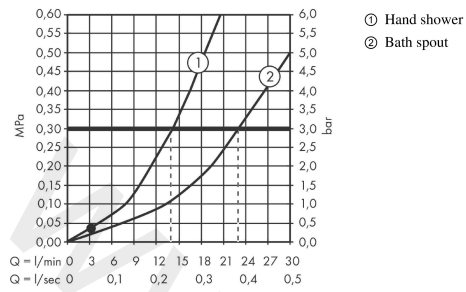

Vivenis

Single lever bath mixer floor-standing

Finish: **Matt Black** Article Number: **75445670**

Flowchart